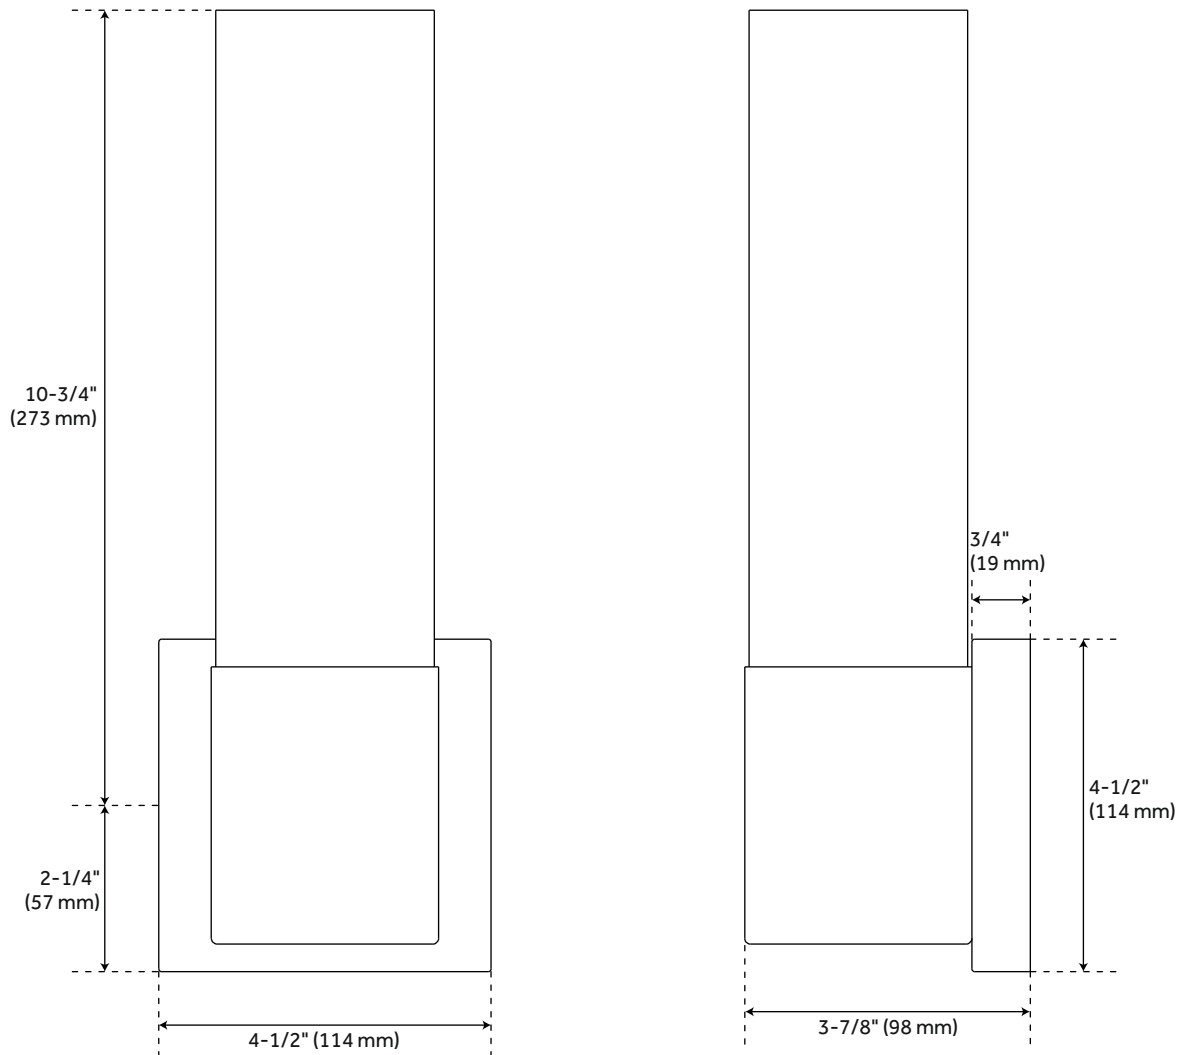

LEAMAN VANITY SCONCE - SINGLE LIGHT - OPAL SHADE

SKU: 939203

SHVL2031

All dimensions and specifications are nominal and may vary. Use actual products for accuracy in critical situations.