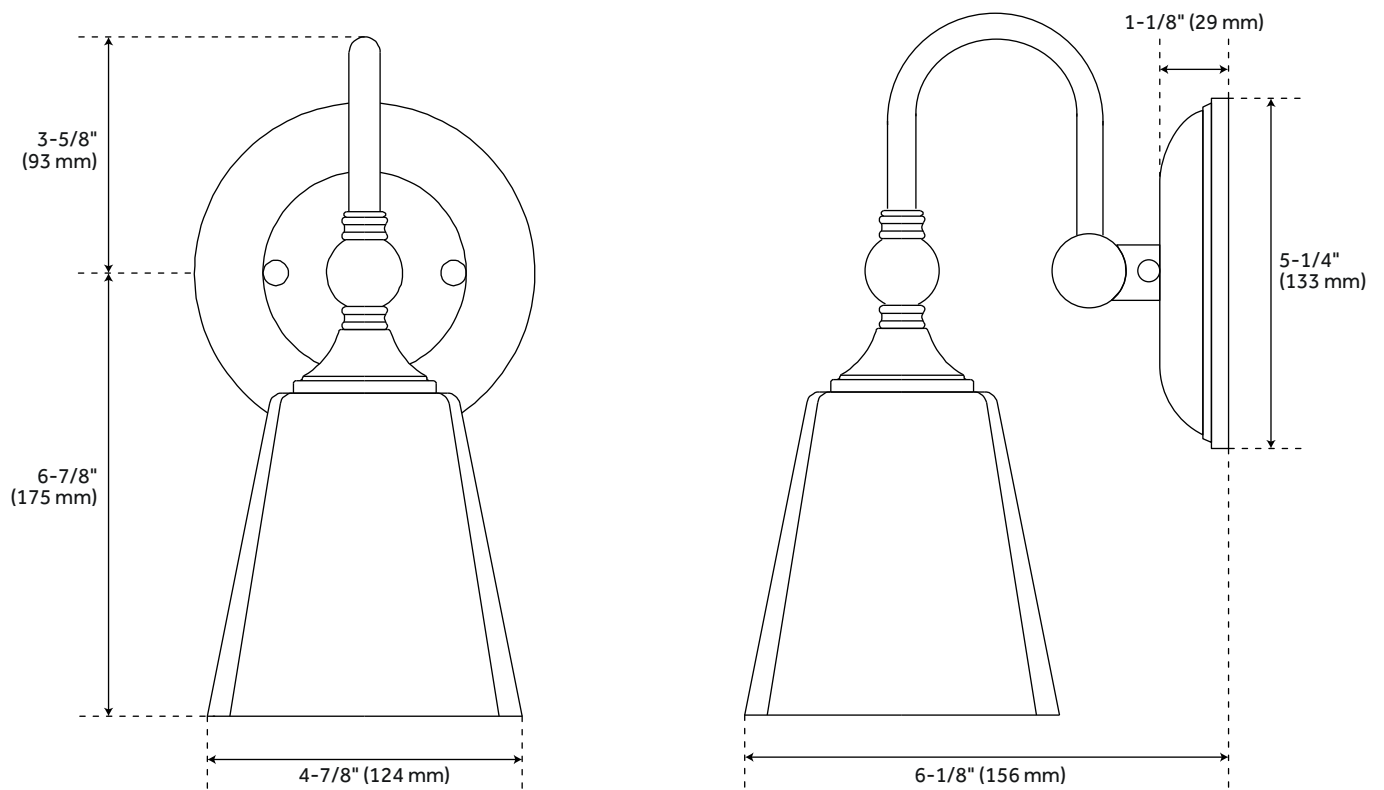

## FEATURES

Installation Type: Wall Mount  
Design: Traditional  
Material: Steel/Glass  
Width: 5-1/4"  
Height: 10-1/2"  
Depth: 6-1/8"  
Base Plate Diameter: 5-1/4"  
Mounting Hardware Included: Yes  
Reversible Mounting: Yes  
Shade Finish: Frosted  
Shade Material: Glass  
Number of Bulbs: 1  
Base Plate Depth: 1-1/8"  
Location Type: Suitable for Damp Locations  
Bulbs Included: No  
Bulb Type: Medium E-26  
Wattage per Bulb: 100  
Extension: 6-1/8"  
Voltage: 120

# MATINA SINGLE LIGHT VANITY SCONCE

SKU: 939210

PHVL2061

All dimensions and specifications are nominal and may vary. Use actual products for accuracy in critical situations.