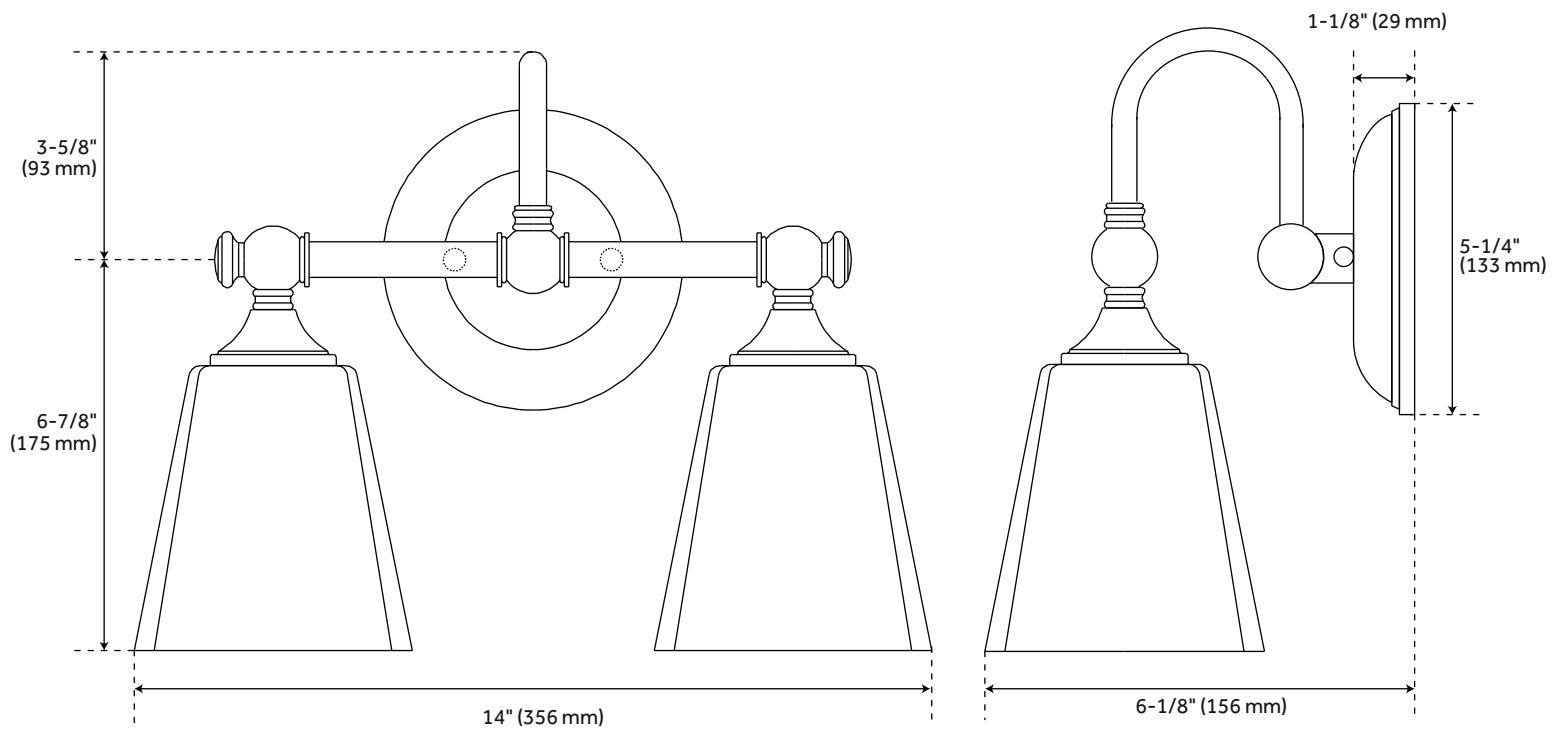

MATINA 2-LIGHT VANITY LIGHT

SKU: 939211
Code: PHVL2062

FEATURES

Installation Type: Wall Mount
Design: Traditional
Material: Steel
Width: 14"
Height: 10-1/2"
Depth: 6-1/8"
Base Plate Diameter: 5-1/4"
Mounting Hardware Included: Yes
Reversible Mounting: Yes
Shade Finish: Frosted
Shade Material: Glass
Number of Bulbs: 2
Base Plate Depth: 1-1/8"
Location Type: Suitable for Damp Locations
Bulbs Included: No
Bulb Type: Medium E-26
Wattage per Bulb: 100
Extension: 6-1/8"
Voltage: 120

UL 1598 / CSA C22.2 No 250.0

REVISED 4/10/2023

MATINA 2-LIGHT VANITY LIGHT

SKU: 939211
Code: PHVL2062

ADDITIONAL FEATURES

- Hardwired.

REVISED 4/10/2023

MATINA 2-LIGHT VANITY LIGHT

SKU: 939211

PHVL2062

All dimensions and specifications are nominal and may vary. Use actual products for accuracy in critical situations.