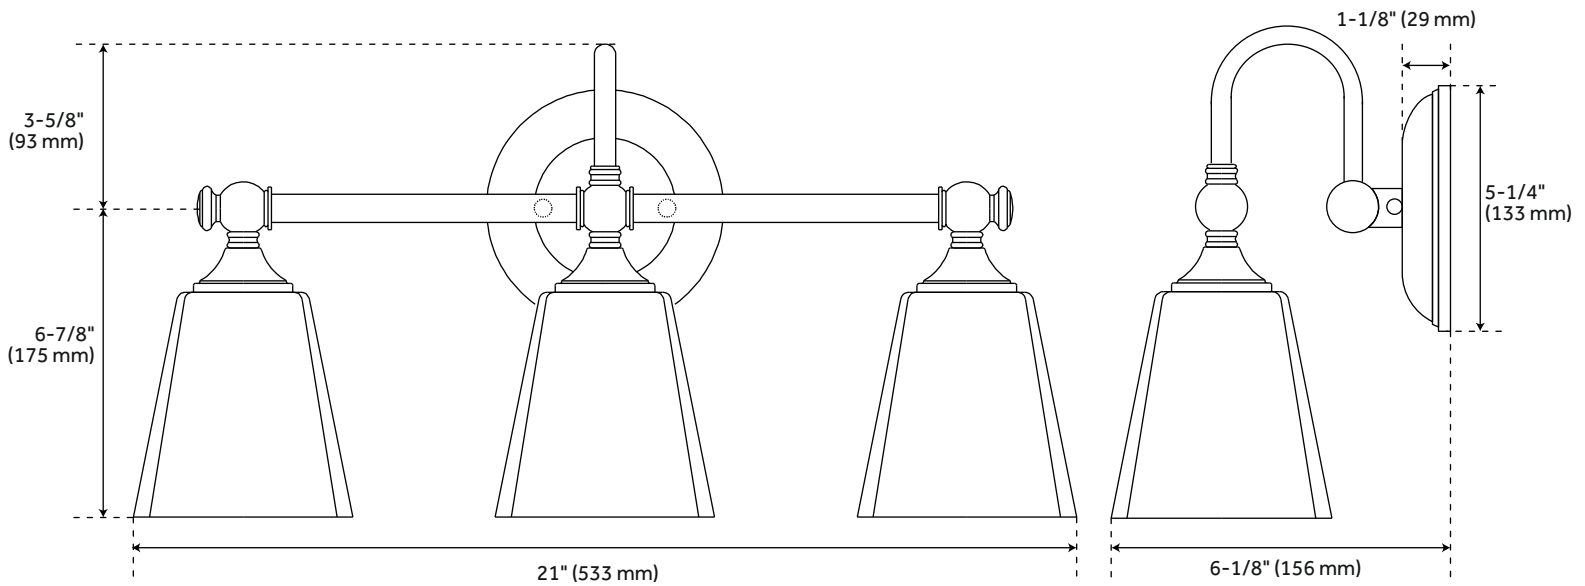

## FEATURES

Installation Type: Wall Mount  
Design: Traditional  
Material: Steel  
Width: 21"  
Height: 10-1/2"  
Depth: 6-1/8"  
Base Plate Diameter: 5-1/4"  
Mounting Hardware Included: Yes  
Reversible Mounting: Yes  
Shade Finish: Frosted  
Shade Material: Glass  
Number of Bulbs: 3  
Base Plate Depth: 1-1/8"  
Location Type: Suitable for Damp Locations  
Bulbs Included: No  
Bulb Type: Medium E-26  
Wattage per Bulb: 100  
Extension: 6-1/8"  
Voltage: 120

# MATINA 3-LIGHT VANITY LIGHT

SKU: 939212

PHVL2063

All dimensions and specifications are nominal and may vary. Use actual products for accuracy in critical situations.