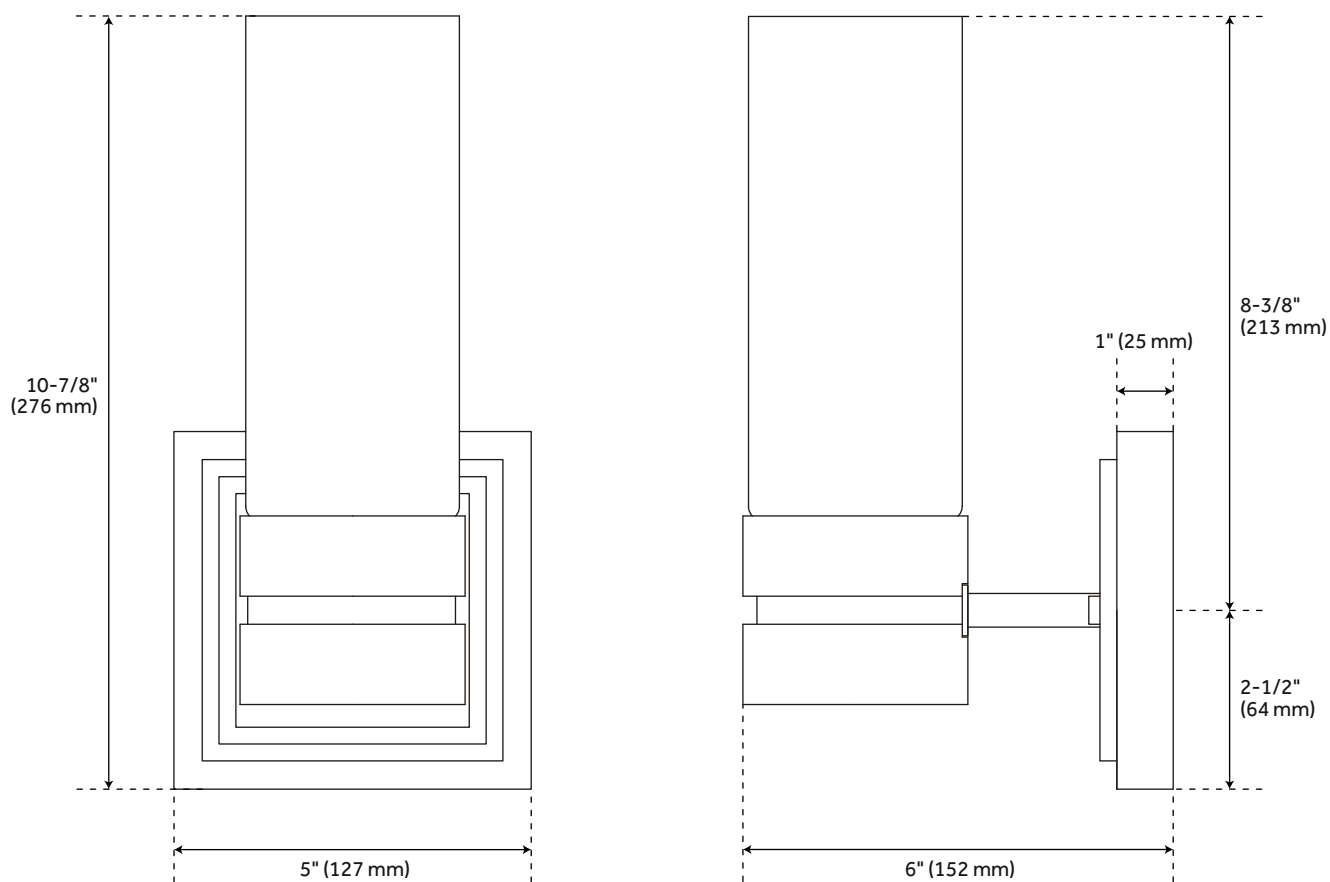

COMO VANITY SCONCE - SINGLE LIGHT

SKU: 939219

Code: PHVL2101, PHVL2101L

FEATURES

Installation Type: Wall Mount
Design: Modern
Material: Metal/Glass
Width: 5"
Depth: 6"
Mounting Hardware Included: Yes
Shade Finish: Opal White
Shade Material: Glass
Number of Bulbs: 1
Canopy/Backplate Depth: 1"
Canopy/Backplate Height: 5"
Canopy/Backplate Width: 5"
Location Type: Suitable for Damp Locations
Bulbs Included: No
Bulb Type: Medium E-26
Wattage per Bulb: 60
Extension: 6"
Voltage: 120

UL 1598 / CSA C22.2 No 250.0

REVISED:12/26/23

COMO VANITY SCONCE - SINGLE LIGHT

SKU: 939219

Code: PHVL2101, PHVL2101L

ADDITIONAL FEATURES

- Hardwired.
- 11" H Dimensions: 10-7/8" H x 5" W x 6" D.
- 14" H Dimensions: 13-1/2" H x 5" W x 6" D.

REVISED 12/26/2023

COMO 11" SINGLE LIGHT VANITY SCONCE

SKU: 939219

PHVL2101

All dimensions and specifications are nominal and may vary. Use actual products for accuracy in critical situations.

COMO 14" SINGLE LIGHT VANITY SCONCE

SKU: 939219

PHVL2101L

All dimensions and specifications are nominal and may vary. Use actual products for accuracy in critical situations.