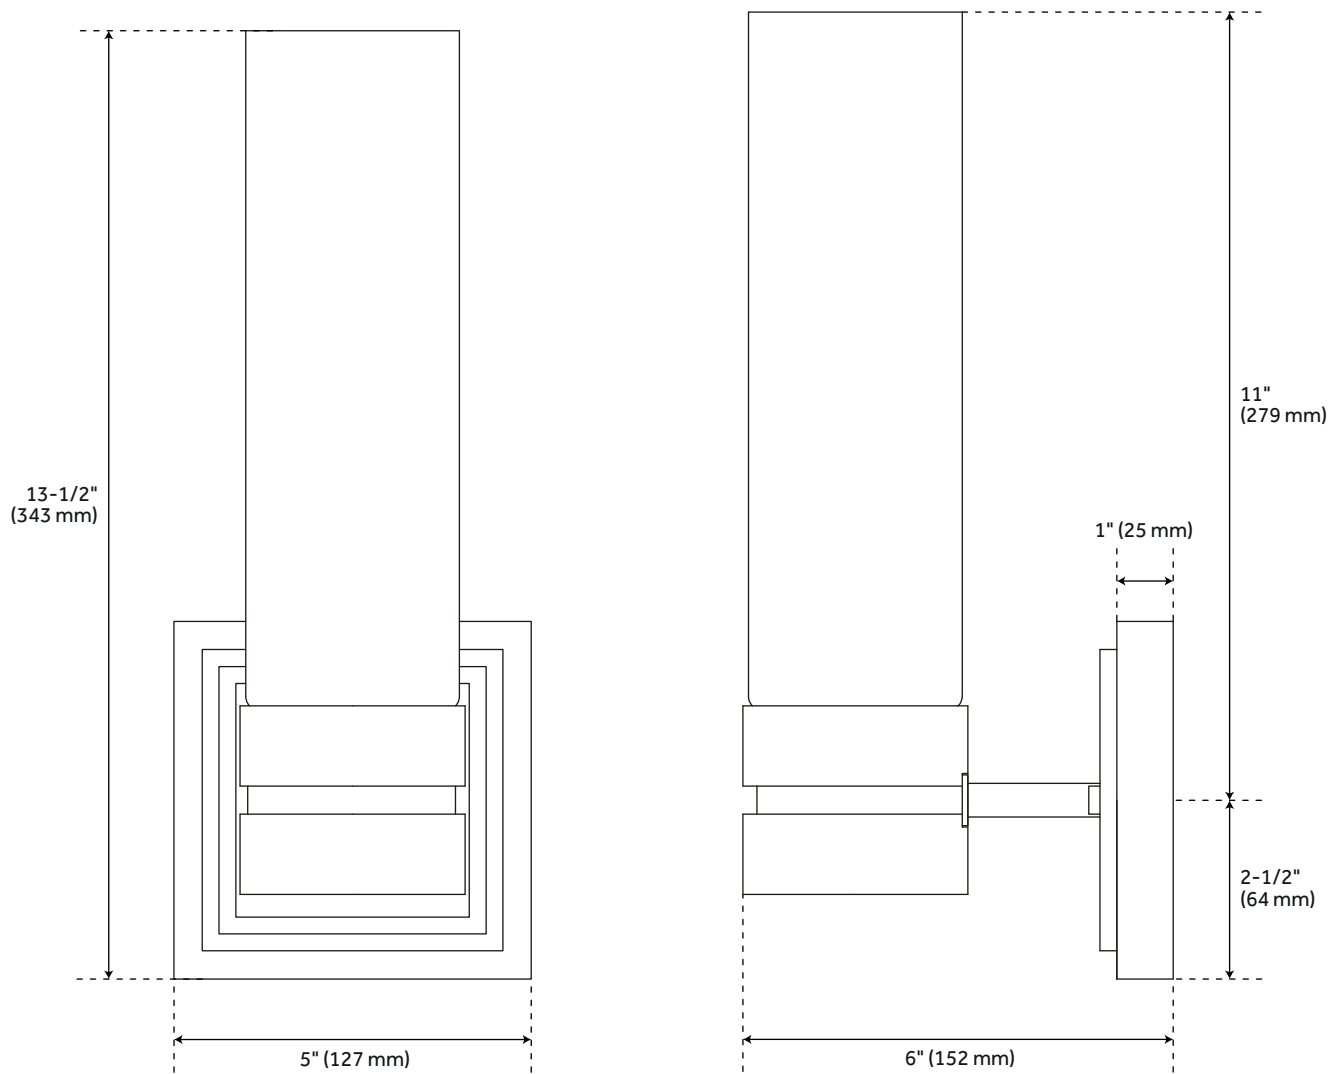

COMO VANITY SCONCE - SINGLE LIGHT

SKU: 939219

Code: PHVL2101, PHVL2101L

FEATURES

Installation Type: Wall Mount
Design: Modern
Material: Metal/Glass
Width: 5"
Depth: 6"
Mounting Hardware Included: Yes
Shade Finish: Opal White
Shade Material: Glass
Number of Bulbs: 1
Canopy/Backplate Depth: 1"
Canopy/Backplate Height: 5"
Canopy/Backplate Width: 5"
Location Type: Suitable for Damp Locations
Bulbs Included: No
Bulb Type: Medium E-26
Wattage per Bulb: 60
Extension: 6"
Voltage: 120

UL 1598 / CSA C22.2 No 250.0

REVISED:12/26/23

COMO VANITY SCONCE - SINGLE LIGHT

SKU: 939219

Code: PHVL2101, PHVL2101L

ADDITIONAL FEATURES

- Hardwired.
- 11" H Dimensions: 10-7/8" H x 5" W x 6" D.
- 14" H Dimensions: 13-1/2" H x 5" W x 6" D.

REVISED 12/26/2023

COMO 11" SINGLE LIGHT VANITY SCONCE

SKU: 939219

PHVL2101

All dimensions and specifications are nominal and may vary. Use actual products for accuracy in critical situations.

COMO 14" SINGLE LIGHT VANITY SCONCE

SKU: 939219

PHVL2101L

All dimensions and specifications are nominal and may vary. Use actual products for accuracy in critical situations.