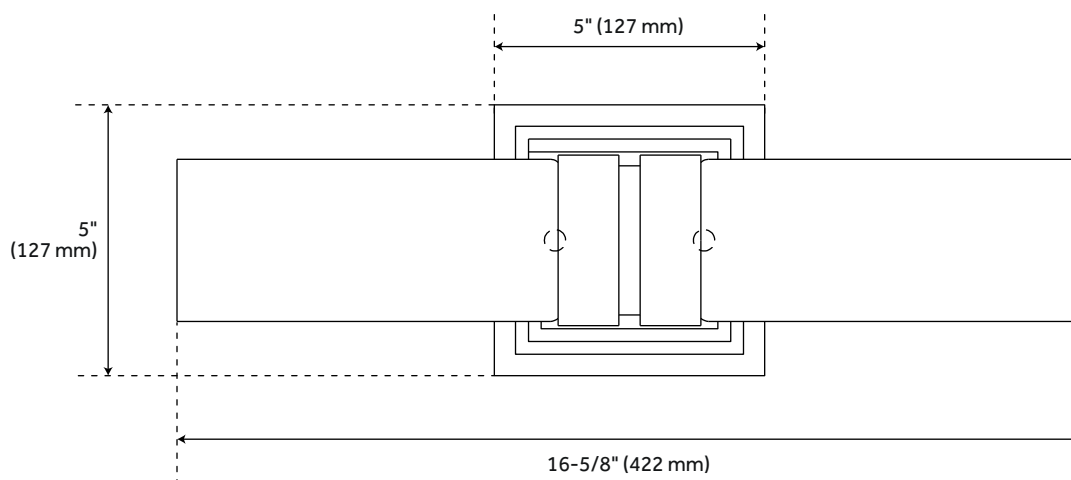

COMO 2-LIGHT VANITY LIGHT

SKU: 939220

Code: PHVL2102, PHVL2102L

UL 1598 / CSA C22.2 No 250.0

FEATURES

Installation Type: Wall Mount
Design: Modern
Material: Metal/Glass
Length: 16-5/8"
Height: 5"
Depth: 5-3/4"
Mounting Hardware Included: Yes
Reversible Mounting: Yes
Shade Finish: Opal White
Shade Material: Glass
Number of Bulbs: 2
Canopy/Backplate Depth: 1"
Canopy/Backplate Height: 5"
Canopy/Backplate Width: 5"
Location Type: Suitable for Damp Locations
Bulbs Included: No
Bulb Type: Medium E-26
Wattage per Bulb: 60
Extension: 5-3/4"
Voltage: 120

REVISED 12/26/2023

COMO 2-LIGHT VANITY LIGHT

SKU: 939220

Code: PHVL2102, PHVL2102L

ADDITIONAL FEATURES

- Hardwired.
- 17" L Dimensions: 16-5/8" W x 5-3/4" D x 5" H.
- 22" L Dimensions: 22" W x 5-3/4" D x 5" H.

REVISED 12/26/2023

COMO 17" 2-LIGHT VANITY LIGHT

SKU: 939220

PHVL2102

All dimensions and specifications are nominal and may vary. Use actual products for accuracy in critical situations.

COMO 22" 2-LIGHT VANITY LIGHT