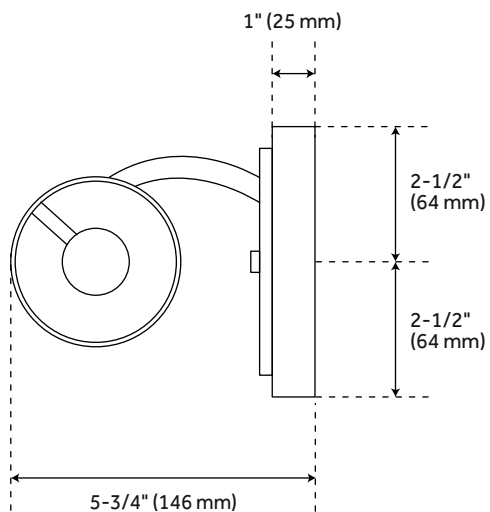

COMO 2-LIGHT VANITY LIGHT

SKU: 939220

Code: PHVL2102, PHVL2102L

UL 1598 / CSA C22.2 No 250.0

FEATURES

Installation Type: Wall Mount
Design: Modern
Material: Metal/Glass
Length: 16-5/8"
Height: 5"
Depth: 5-3/4"
Mounting Hardware Included: Yes
Reversible Mounting: Yes
Shade Finish: Opal White
Shade Material: Glass
Number of Bulbs: 2
Canopy/Backplate Depth: 1"
Canopy/Backplate Height: 5"
Canopy/Backplate Width: 5"
Location Type: Suitable for Damp Locations
Bulbs Included: No
Bulb Type: Medium E-26
Wattage per Bulb: 60
Extension: 5-3/4"
Voltage: 120

REVISED 12/26/2023

COMO 2-LIGHT VANITY LIGHT

SKU: 939220

Code: PHVL2102, PHVL2102L

ADDITIONAL FEATURES

- Hardwired.
- 17" L Dimensions: 16-5/8" W x 5-3/4" D x 5" H.
- 22" L Dimensions: 22" W x 5-3/4" D x 5" H.

REVISED 12/26/2023

COMO 17" 2-LIGHT VANITY LIGHT

SKU: 939220

PHVL2102

All dimensions and specifications are nominal and may vary. Use actual products for accuracy in critical situations.

COMO 22" 2-LIGHT VANITY LIGHT

SKU: 939220

PHVL2102L

All dimensions and specifications are nominal and may vary. Use actual products for accuracy in critical situations.