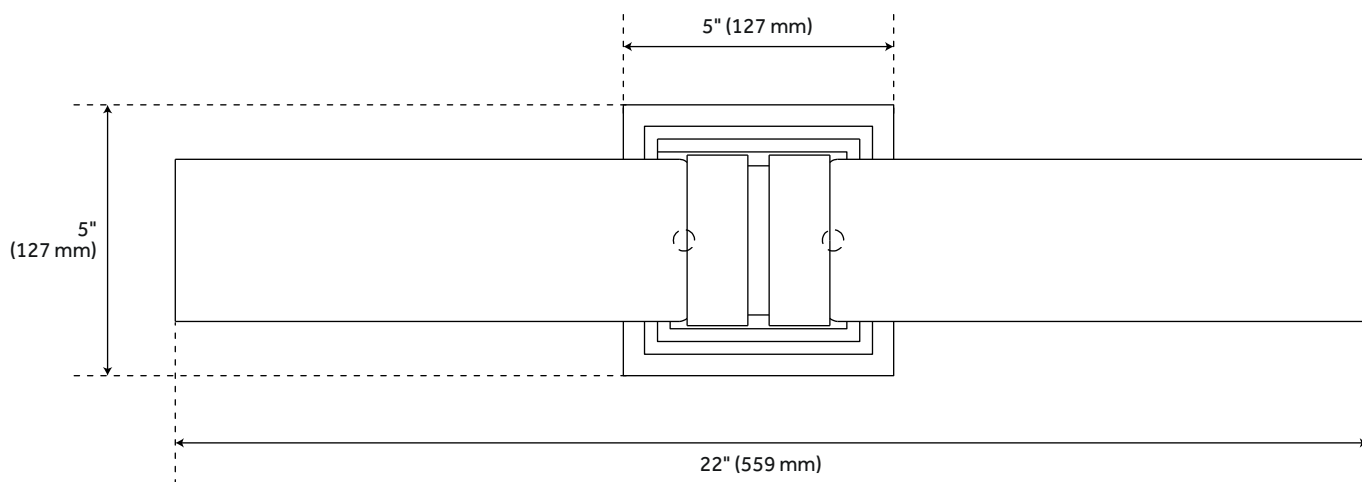

COMO 22" 2-LIGHT VANITY LIGHT

SKU: 939220

PHVL2102L

All dimensions and specifications are nominal and may vary. Use actual products for accuracy in critical situations.