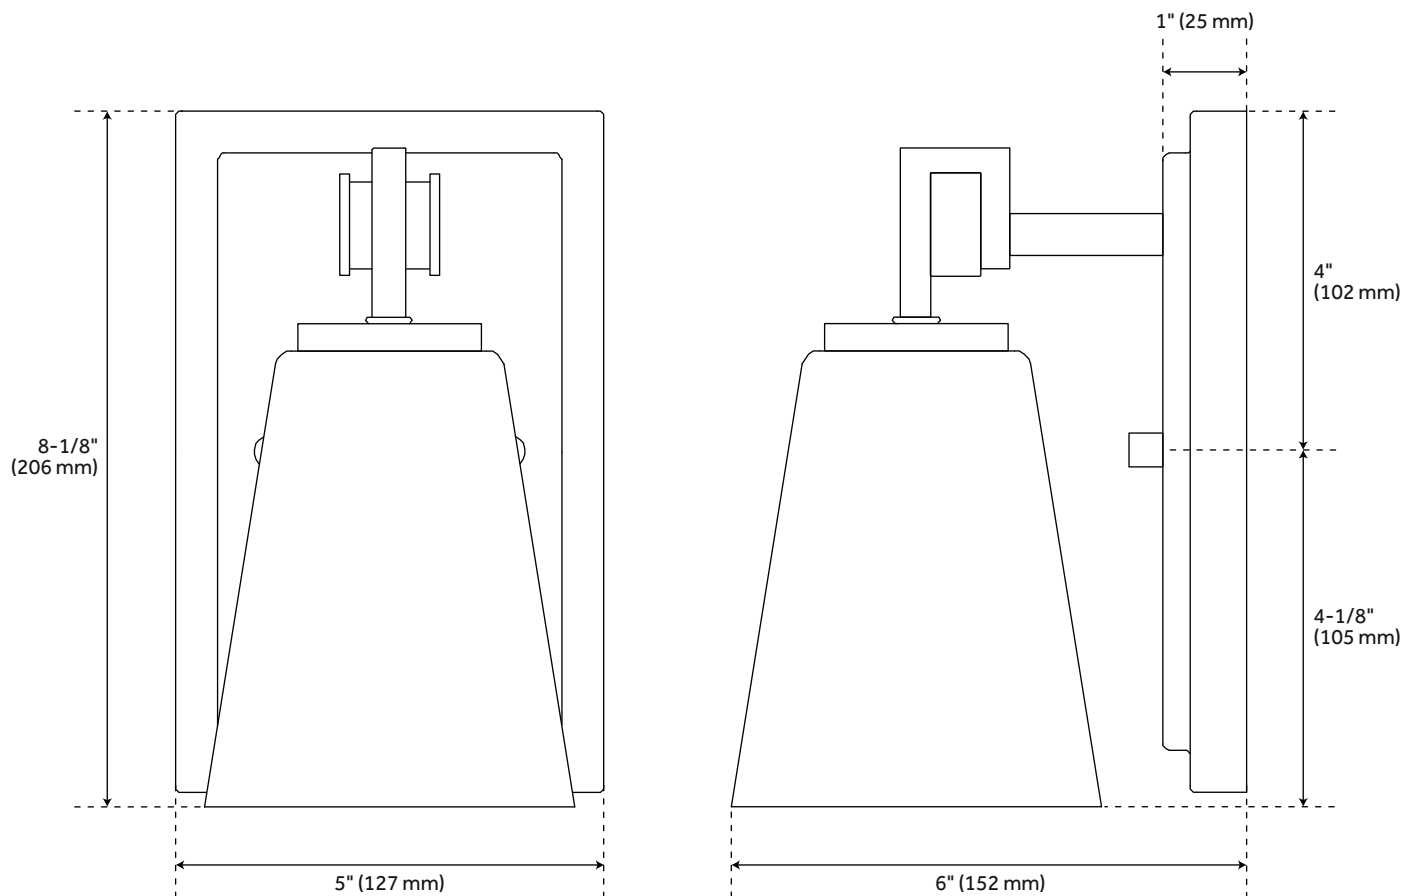

HOXTON VANITY SCONCE - SINGLE LIGHT - FROSTED GLASS

SKU: 939227
Code: PHVL2141

UL 1598 / CSA C22.2 No 250.0

FEATURES

Installation Type: Wall Mount
Design: Modern
Material: Metal/Glass
Width: 5"
Height: 8-1/8"
Depth: 6"
Base Plate Length: 8"
Mounting Hardware Included: Yes
Reversible Mounting: Yes
Shade Finish: Frosted
Shade Material: Glass
Number of Bulbs: 1
Base Plate Width: 5"
Base Plate Depth: 1"
Location Type: Suitable for Damp Locations
Bulbs Included: No
Bulb Type: Medium E-26
Wattage per Bulb: 100
Extension: 6"
Voltage: 120

REVISED 4/10/2023

HOXTON VANITY SCONCE - SINGLE LIGHT - FROSTED GLASS

SKU: 939227
Code: PHVL2141

ADDITIONAL FEATURES

- Hardwired.

REVISED 4/10/2023

HOXTON SINGLE LIGHT VANITY SCONCE - FROSTED GLASS

SKU: 939227

PHVL2141

All dimensions and specifications are nominal and may vary. Use actual products for accuracy in critical situations.