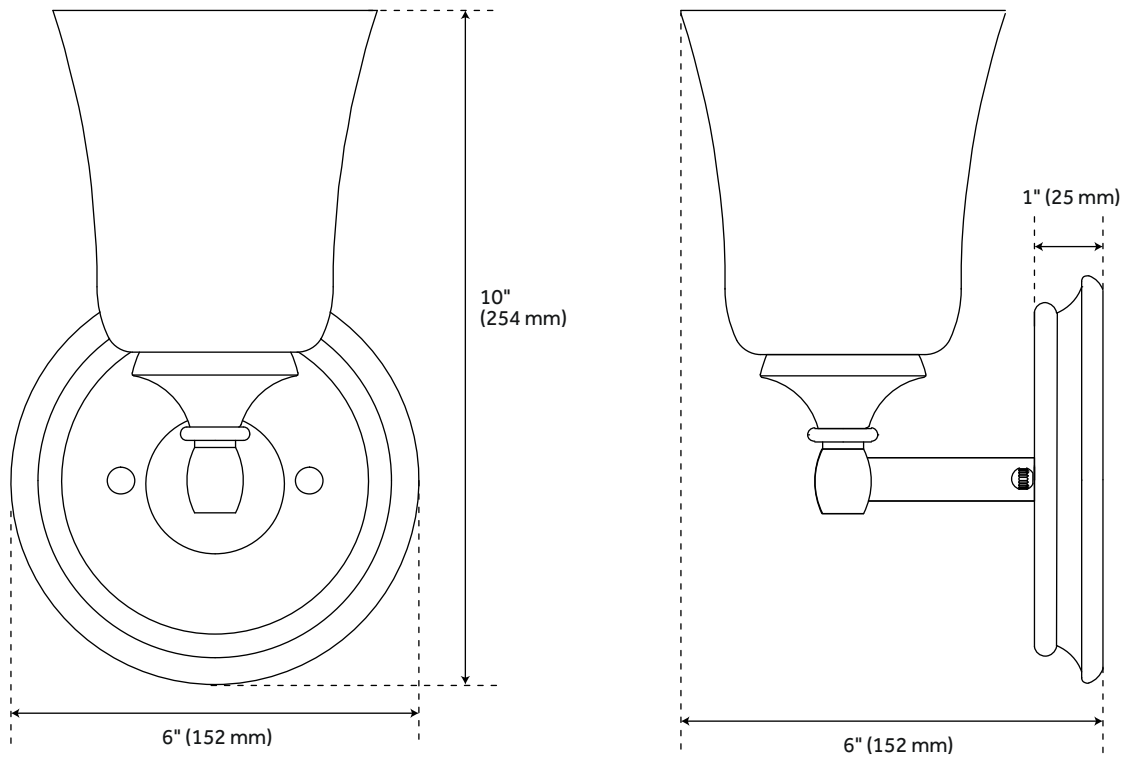

SCARBOROUGH VANITY SCONCE - SINGLE LIGHT

SKU: 939231
Code: PHVL2211

FEATURES

Installation Type: Wall Mount
Design: Traditional
Material: Metal/Glass
Width: 6"
Height: 10"
Depth: 6"
Base Plate Diameter: 6"
Mounting Hardware Included: Yes
Reversible Mounting: Yes
Shade Finish: Frosted
Shade Material: Glass
Number of Bulbs: 1
Base Plate Depth: 1"
Location Type: Suitable for Damp Locations
Bulbs Included: No
Bulb Type: Medium E-26
Wattage per Bulb: 100
Extension: 6"
Voltage: 120

UL 1598 / CSA C22.2 No 250.0

REVISED 4/11/2023

SCARBOROUGH VANITY SCONCE - SINGLE LIGHT

SKU: 939231

Code: PHVL2211

ADDITIONAL FEATURES

- Hardwired.

REVISED 4/11/2023

SCARBOROUGH SINGLE LIGHT VANITY SCONCE

SKU: 939231

PHVL2211

All dimensions and specifications are nominal and may vary. Use actual products for accuracy in critical situations.