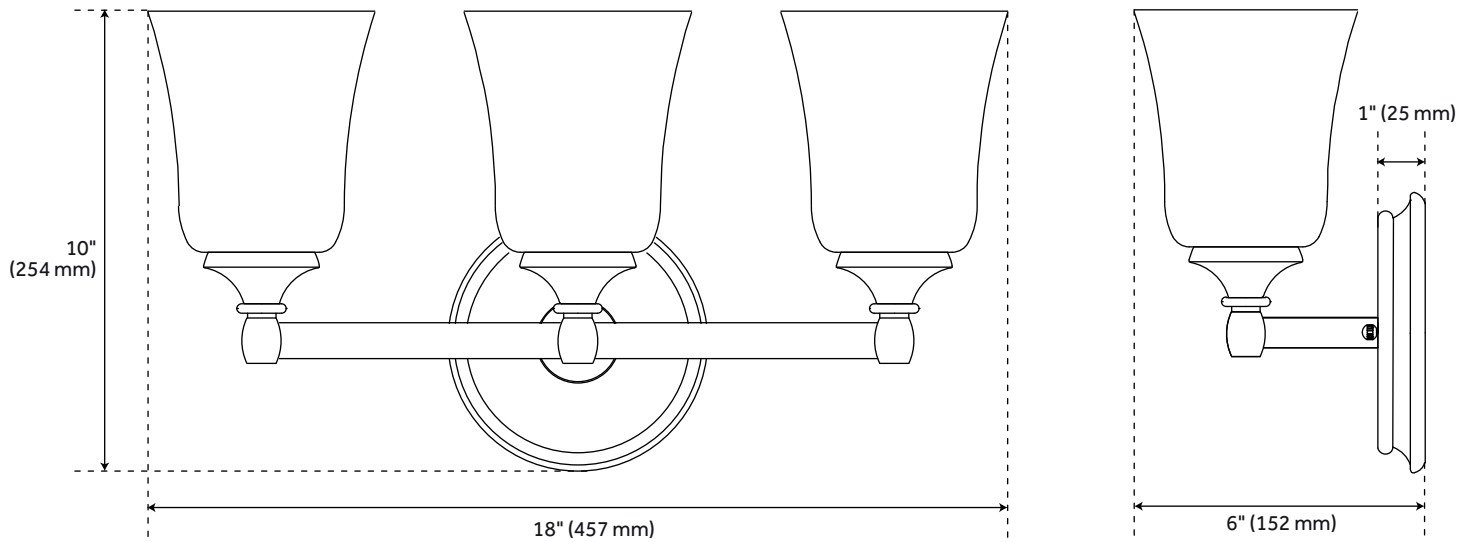

SCARBOROUGH VANITY LIGHT - THREE LIGHTS

SKU: 939233
Code: PHVL2213

FEATURES

Installation Type: Wall Mount
Design: Traditional
Material: Metal/Glass
Width: 18"
Height: 10"
Depth: 6"
Base Plate Height: 1"
Base Plate Diameter: 6"
Mounting Hardware Included: Yes
Reversible Mounting: Yes
Shade Finish: Frosted
Shade Material: Glass
Number of Bulbs: 3
Location Type: Suitable for Damp Locations
Bulbs Included: No
Bulb Type: Medium E-26
Wattage per Bulb: 100
Extension: 6"
Voltage: 120

UL 1598 / CSA C22.2 No 250.0

REVISED 4/11/2023

SCARBOROUGH VANITY LIGHT - THREE LIGHTS

SKU: 939233
Code: PHVL2213

ADDITIONAL FEATURES

- Hardwired.

REVISED 4/11/2023

SCARBOROUGH 3-LIGHT VANITY LIGHT

SKU: 939233

PHVL2213

All dimensions and specifications are nominal and may vary. Use actual products for accuracy in critical situations.