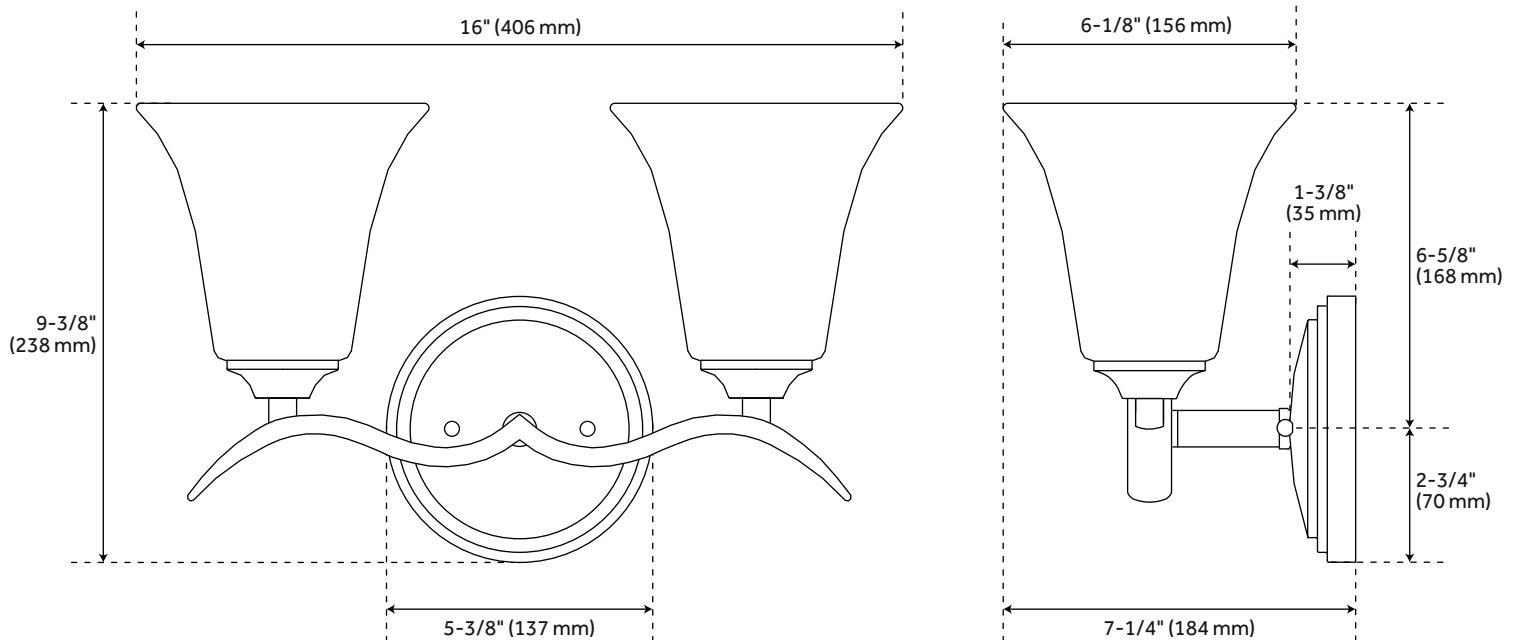

## FEATURES

Installation Type: Wall Mount  
Design: Traditional  
Material: Steel/Glass  
Width: 16"  
Height: 9-3/8"  
Depth: 7-1/4"  
Base Plate Diameter: 5-3/8"  
Mounting Hardware Included: Yes  
Reversible Mounting: Yes  
Shade Finish: Frosted  
Shade Material: Glass  
Number of Bulbs: 2  
Base Plate Depth: 1-3/8"  
Location Type: Suitable for Damp Locations  
Bulbs Included: No  
Bulb Type: Medium E-26  
Wattage per Bulb: 100  
Extension: 7-1/4"  
Weight: 4  
Voltage: 120

# COLUMBUS 2-LIGHT VANITY LIGHT

SKU: 939238

PHVL2252

All dimensions and specifications are nominal and may vary. Use actual products for accuracy in critical situations.