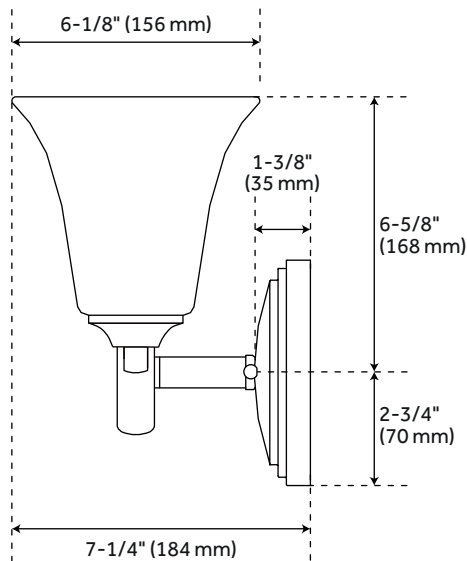

COLUMBUS VANITY LIGHT - THREE LIGHTS

SKU: 939239
Code: PHVL2253

UL 1598 / CSA C22.2 No 250.0

FEATURES

Installation Type: Wall Mount
Design: Traditional
Material: Steel/Glass
Width: 23"
Height: 9-3/8"
Depth: 7-1/4"
Base Plate Diameter: 5-3/8"
Mounting Hardware Included: Yes
Reversible Mounting: Yes
Shade Finish: Frosted
Shade Material: Glass
Number of Bulbs: 3
Base Plate Depth: 1-3/8"
Location Type: Suitable for Damp Locations
Bulbs Included: No
Bulb Type: Medium E-26
Wattage per Bulb: 100
Extension: 7-1/4"
Weight: 5
Voltage: 120

REVISED 4/3/2023

COLUMBUS VANITY LIGHT - THREE LIGHTS

SKU: 939239

Code: PHVL2253

ADDITIONAL FEATURES

- Hardwired.

REVISED 4/3/2023

COLUMBUS 3-LIGHT VANITY LIGHT

SKU: 939239

PHVL2253

All dimensions and specifications are nominal and may vary. Use actual products for accuracy in critical situations.