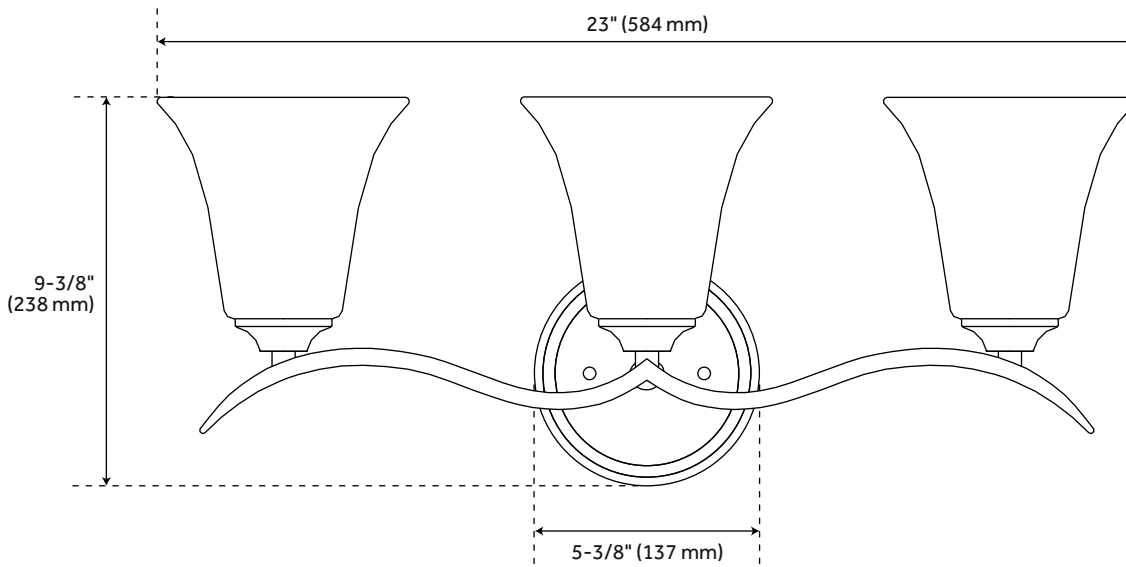

COLUMBUS VANITY LIGHT - THREE LIGHTS

SKU: 939239
Code: PHVL2253

UL 1598 / CSA C22.2 No 250.0

FEATURES

Installation Type: Wall Mount
Design: Traditional
Material: Steel/Glass
Width: 23"
Height: 9-3/8"
Depth: 7-1/4"
Base Plate Diameter: 5-3/8"
Mounting Hardware Included: Yes
Reversible Mounting: Yes
Shade Finish: Frosted
Shade Material: Glass
Number of Bulbs: 3
Base Plate Depth: 1-3/8"
Location Type: Suitable for Damp Locations
Bulbs Included: No
Bulb Type: Medium E-26
Wattage per Bulb: 100
Extension: 7-1/4"
Weight: 5
Voltage: 120

REVISED 4/3/2023

COLUMBUS VANITY LIGHT - THREE LIGHTS

SKU: 939239

Code: PHVL2253

ADDITIONAL FEATURES

- Hardwired.

REVISED 4/3/2023

COLUMBUS 3-LIGHT VANITY LIGHT

SKU: 939239

PHVL2253

All dimensions and specifications are nominal and may vary. Use actual products for accuracy in critical situations.