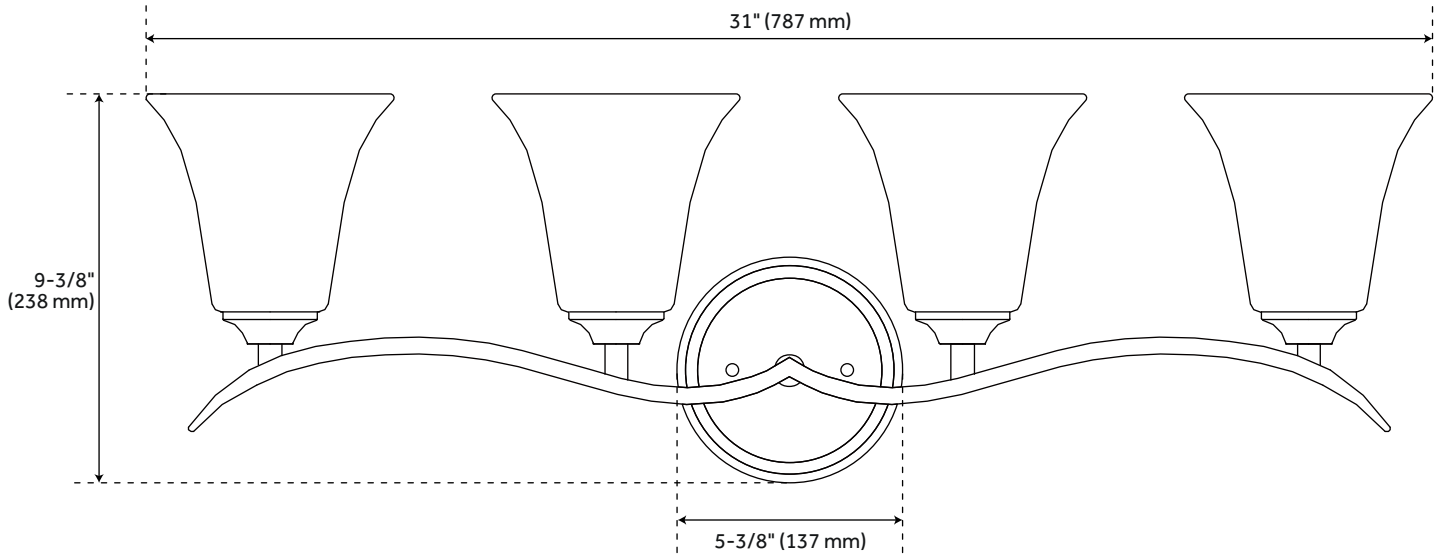

COLUMBUS 4-LIGHT VANITY LIGHT

SKU: 939240
Code: PHVL2254

FEATURES

Installation Type: Wall Mount
Design: Traditional
Material: Steel/Glass
Width: 31"
Height: 9-3/8"
Depth: 7-1/4"
Base Plate Diameter: 5-3/8"
Mounting Hardware Included: Yes
Reversible Mounting: Yes
Shade Finish: Frosted
Shade Material: Glass
Number of Bulbs: 4
Base Plate Depth: 1-3/8"
Location Type: Suitable for Damp Locations
Bulbs Included: No
Bulb Type: Medium E-26
Wattage per Bulb: 100
Extension: 7-1/4"
Voltage: 120

UL 1598 / CSA C22.2 No 250.0

REVISED 4/5/2023

COLUMBUS 4-LIGHT VANITY LIGHT

SKU: 939240
Code: PHVL2254

ADDITIONAL FEATURES

- Hardwired.

REVISED 4/5/2023

COLUMBUS 4-LIGHT VANITY LIGHT

SKU: 939240
PHVL2254BN

All dimensions and specifications are nominal and may vary. Use actual products for accuracy in critical situations.