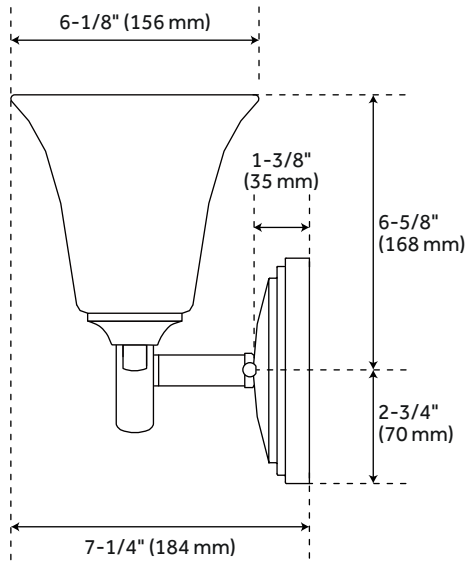

COLUMBUS 4-LIGHT VANITY LIGHT

SKU: 939240
Code: PHVL2254

FEATURES

Installation Type: Wall Mount
Design: Traditional
Material: Steel/Glass
Width: 31"
Height: 9-3/8"
Depth: 7-1/4"
Base Plate Diameter: 5-3/8"
Mounting Hardware Included: Yes
Reversible Mounting: Yes
Shade Finish: Frosted
Shade Material: Glass
Number of Bulbs: 4
Base Plate Depth: 1-3/8"
Location Type: Suitable for Damp Locations
Bulbs Included: No
Bulb Type: Medium E-26
Wattage per Bulb: 100
Extension: 7-1/4"
Voltage: 120

UL 1598 / CSA C22.2 No 250.0

REVISED 4/5/2023

COLUMBUS 4-LIGHT VANITY LIGHT

SKU: 939240
Code: PHVL2254

ADDITIONAL FEATURES

- Hardwired.

REVISED 4/5/2023

COLUMBUS 4-LIGHT VANITY LIGHT

SKU: 939240
PHVL2254BN

All dimensions and specifications are nominal and may vary. Use actual products for accuracy in critical situations.