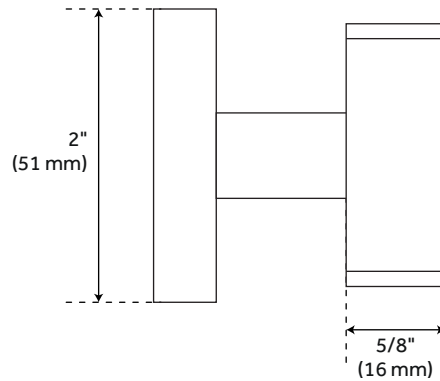

EXIRA ROBE HOOK

SKU: 939991

All dimensions and specifications are nominal and may vary. Use actual products for accuracy in critical situations.