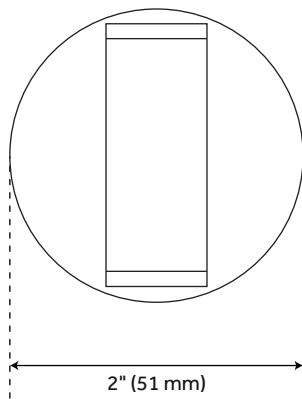

EXIRA ROBE HOOK

SKU: 939991

All dimensions and specifications are nominal and may vary. Use actual products for accuracy in critical situations.