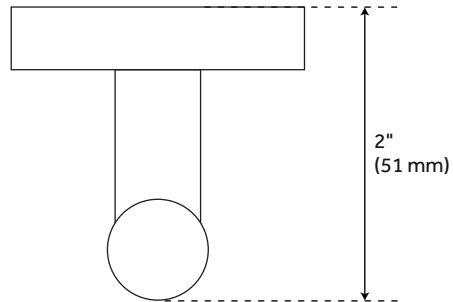

EXIRA ROBE HOOK

SKU: 939991

Code: SH430344, SH430345, SH430346

FEATURES

- Installation Type: Wall Mount
- Design: Modern
- Material: Brass
- Length: 2"
- Width: 2"
- Height: 2"
- Base Plate Height: 2"
- Mounting Hardware Included: Yes
- Mounting Hardware Concealed: Yes
- Assembly Required: No

REVISED 4/3/2023

EXIRA ROBE HOOK

SKU: 939991

Code: SH430344, SH430345, SH430346

ADDITIONAL FEATURES

- Hook diameter is 5/8".
- Space between escutcheon and hook is 7/8".

REVISED 4/3/2023

EXIRA ROBE HOOK

SKU: 939991

All dimensions and specifications are nominal and may vary. Use actual products for accuracy in critical situations.