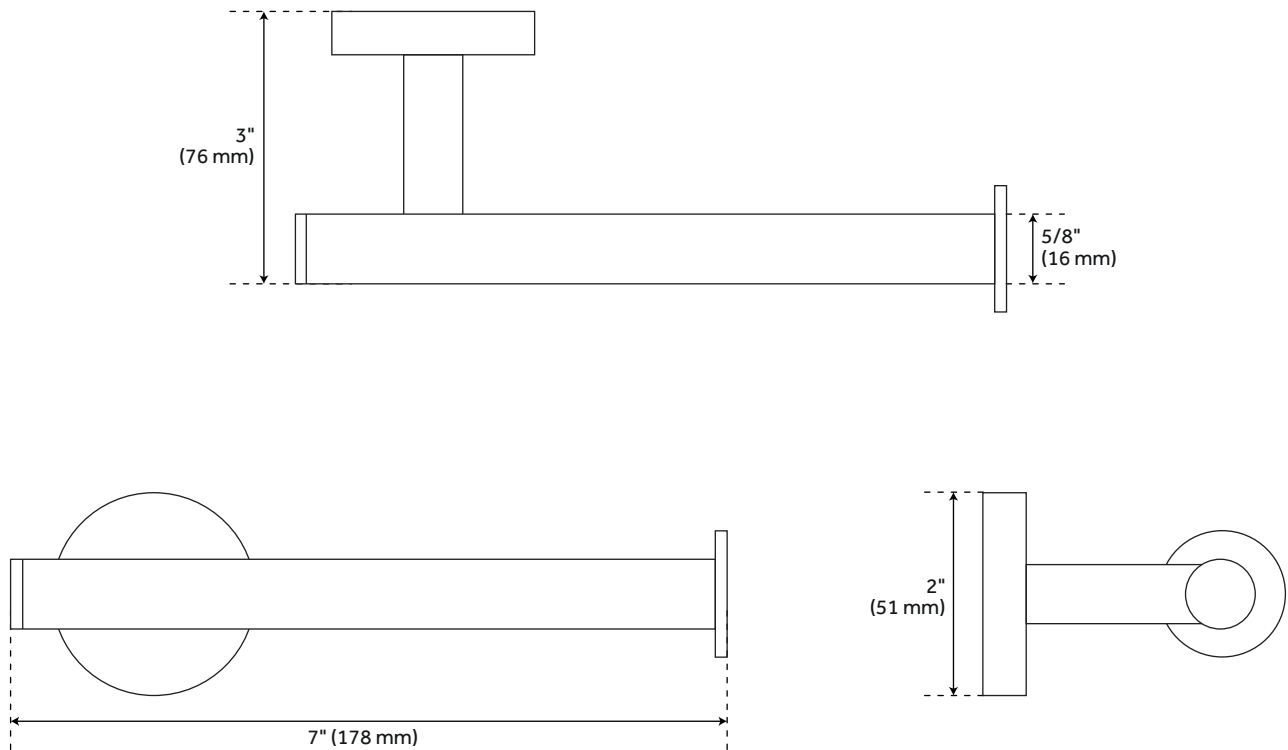

EXIRA TOILET PAPER HOLDER

SKU: 939992

All dimensions and specifications are nominal and may vary. Use actual products for accuracy in critical situations.