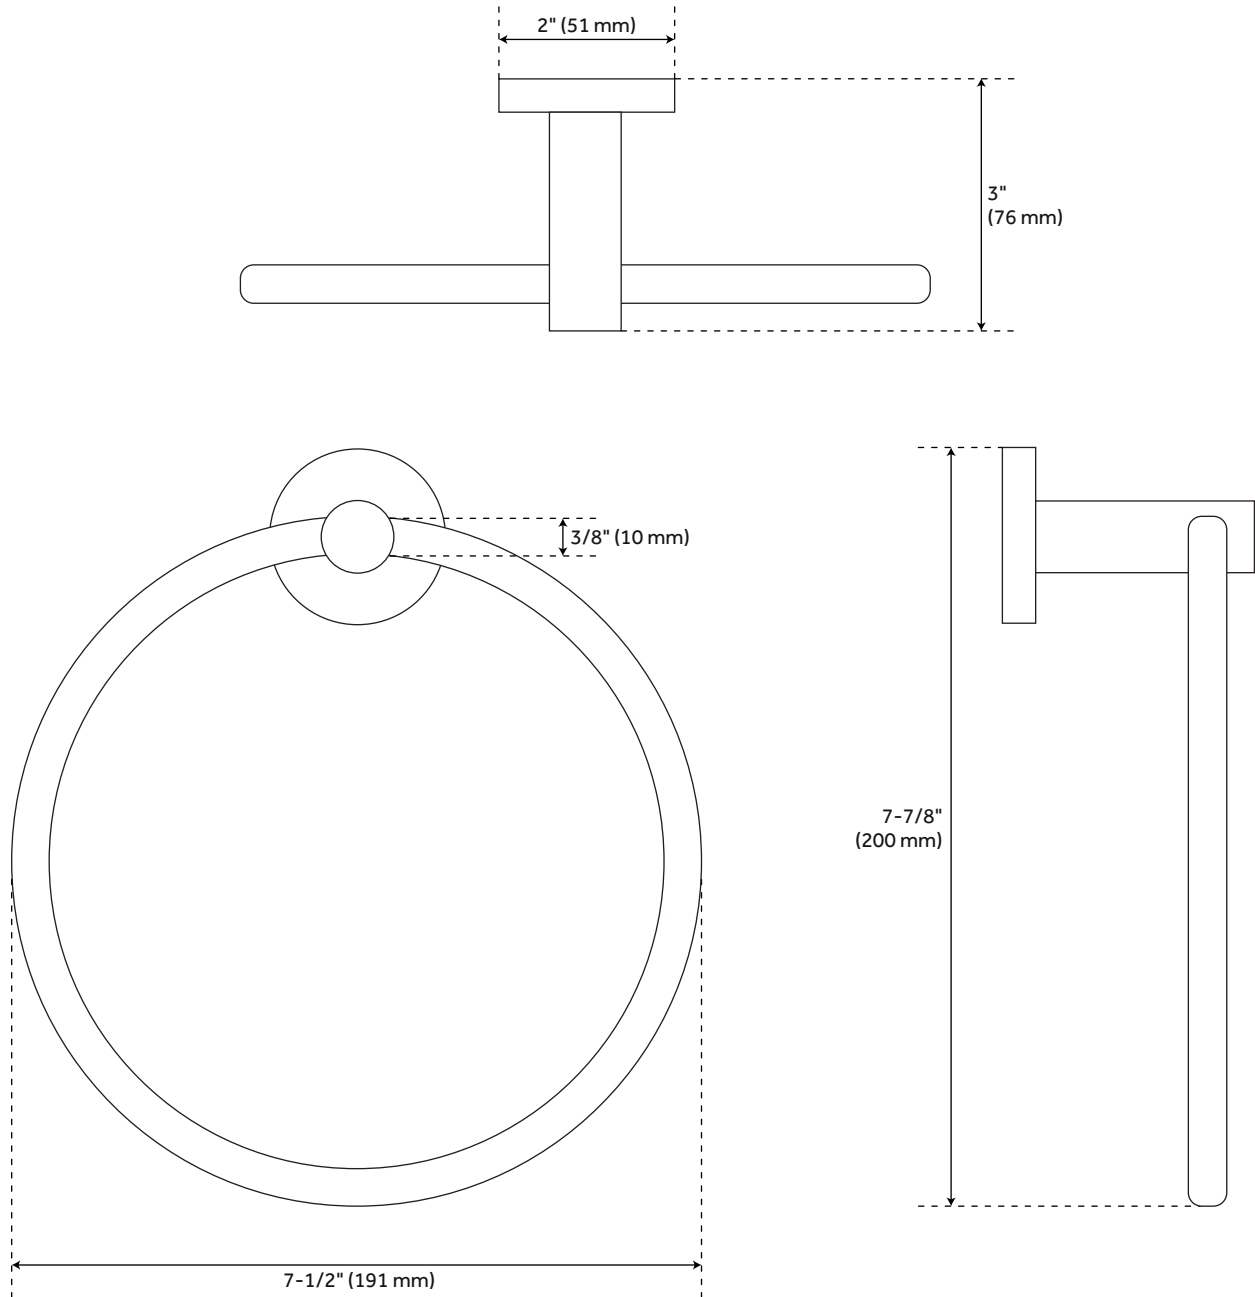

EXIRA TOWEL RING

SKU: 939994

Code: SH430353, SH430354, SH430355

FEATURES

Installation Type: Wall Mount

Design: Modern

Material: Brass

Length: 7-1/2"

Width: 3"

Height: 7-7/8"

Base Plate Height: 2"

Mounting Hardware Included: Yes

Mounting Hardware Concealed: Yes

Assembly Required: No

REVISED 4/3/2023

EXIRA TOWEL RING

SKU: 939994

Code: SH430353, SH430354, SH430355

ADDITIONAL FEATURES

- Towel ring's bar diameter is 3/8"
- Space between escutcheon and ring is 1-3/4"

REVISED 4/3/2023

EXIRA TOWEL RING

SKU: 939994

All dimensions and specifications are nominal and may vary. Use actual products for accuracy in critical situations.