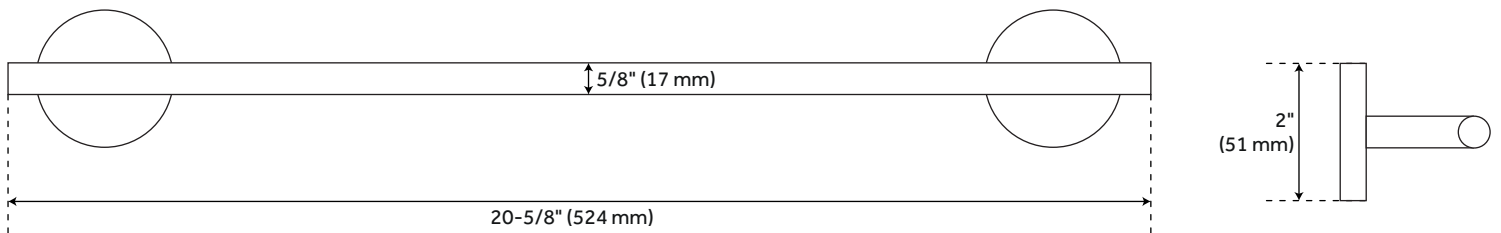

EXIRA TOWEL BAR

SKU: 939995

All dimensions and specifications are nominal and may vary. Use actual products for accuracy in critical situations.