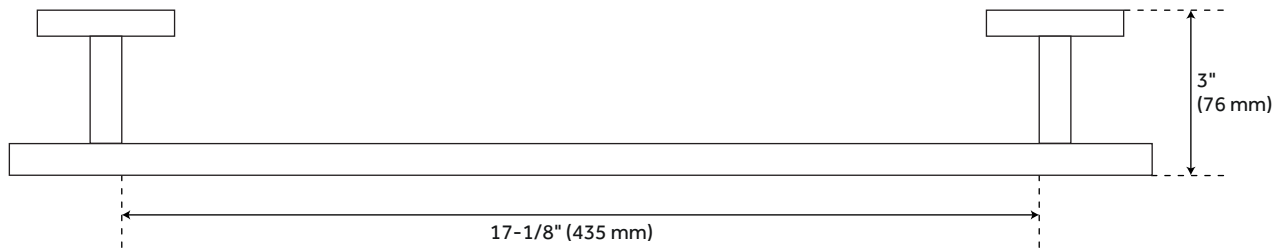

EXIRA TOWEL BAR

SKU: 939995

All dimensions and specifications are nominal and may vary. Use actual products for accuracy in critical situations.