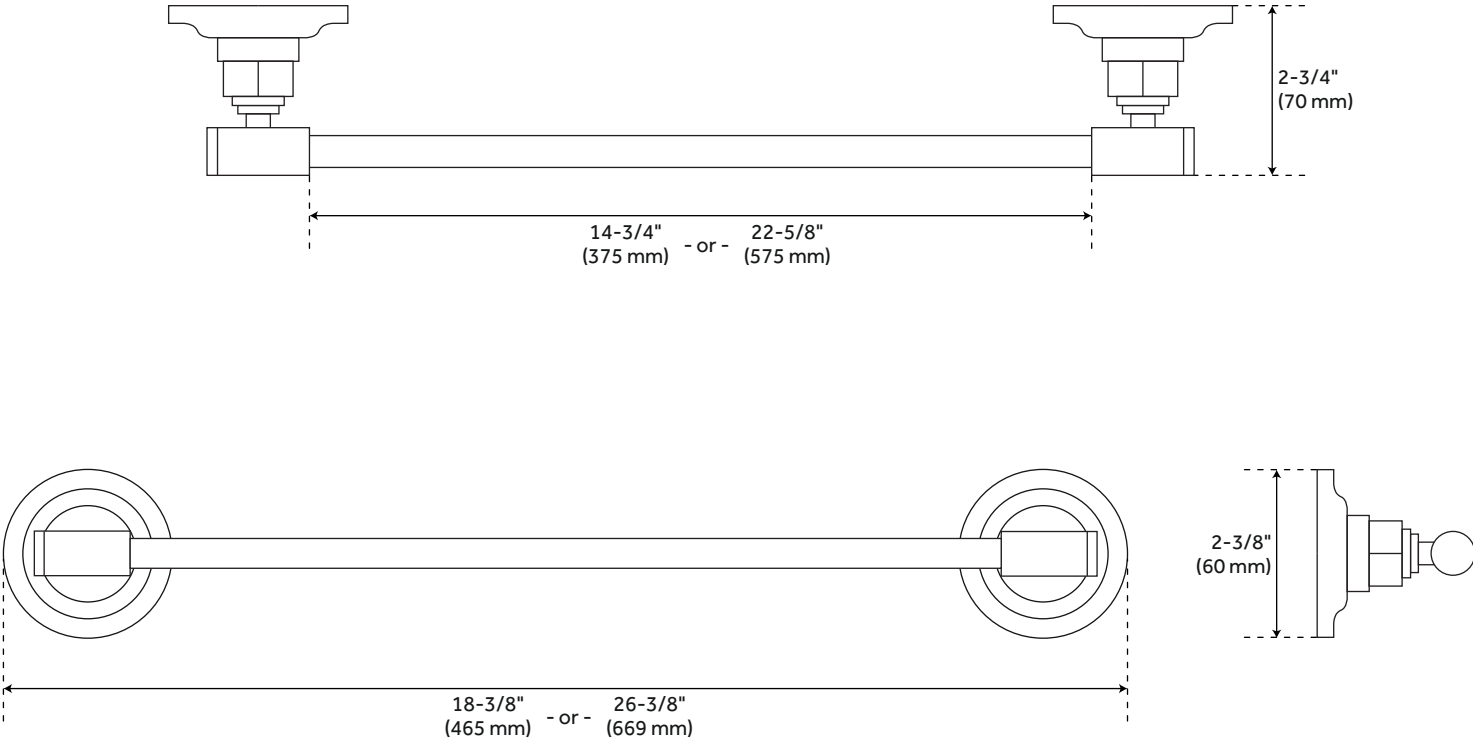

WATERSON TOWEL BAR

SKU: 940043

Code: SH430421, SH430422, SH430424, SH430423, SH430425, SH430426

FEATURES

Installation Type: Wall Mount

Design: Modern

Material: Brass

Height: 2-3/8"

Depth: 2-3/4"

Base Plate Height: 2-3/8"

Mounting Hardware Included: Yes

Mounting Hardware Concealed: Yes

Assembly Required: No

Number of Rails: 1

REVISED 4/3/2023

WATERSON TOWEL BAR

SKU: 940043

Code: SH430421, SH430422, SH430424, SH430423, SH430425, SH430426

ADDITIONAL FEATURES

- 16" bar's towel holder length is 14-3/4". Overall Dimensions: 18-3/8" L x 2-3/4" W x 2-3/8" H.
- 24" bar's towel holder length is 22-5/8". Overall Dimensions: 26-3/8" L x 2-3/4" W x 2-3/8" H.
- Gold finish is 24 karat gold plating.

REVISED 4/3/2023

WATERSON TOWEL BAR

SKU: 940043

All dimensions and specifications are nominal and may vary. Use actual products for accuracy in critical situations.