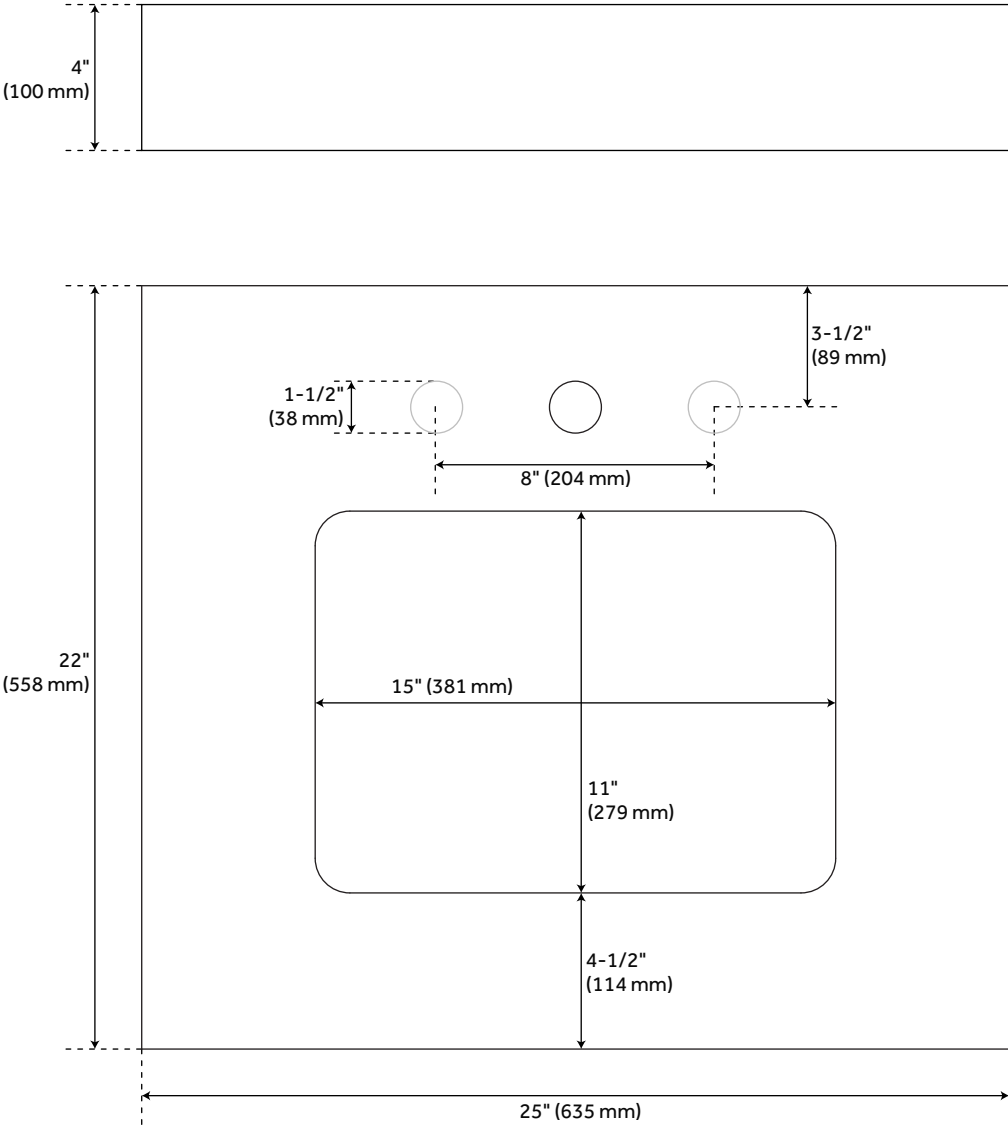

Vanity Top Options: Carrara Marble

Basin Length: 16"

Basin Width: 11-3/4"

Fits Drain Hole Size: 1-1/2"

Faucet Included: No

Vanity Top Material: Marble

Sink Material: Porcelain

Vanity Top Thickness: 3cm

Sink Included: Yes

Sink Color: White

Vanity Top Depth: 22"

Vanity Top Width: 25"

Backsplash: Yes

REVISED 4/6/2023

25" X 22" 3CM MARBLE VANITY TOP FOR RECTANGULAR UNDERMOUNT SINK - CARRARA -

SKU: 940139-RUMB

Code: SH476746, SH476744, SH476745

ADDITIONAL FEATURES

- Polished Carrara Marble is sourced from Italy.
- Includes countertop, backsplash, and white porcelain sink.
- Each stone top is carved from a single piece of stone and will feature natural variations.
- See Installation Instructions for directions to attach the vanity top and sink.
- See Sink Bracket Specifications to ensure your vanity interior will accommodate sink and brackets.

REVISED 4/6/2023

25" X 22" 3CM MARBLE VANITY TOP FOR RUMB SINK - CARRARA

All dimensions and specifications are nominal and may vary. Use actual products for accuracy in critical situations.

25" X 22" 3CM MARBLE VANITY TOP FOR RUMB SINK - WHITE PORCELAIN SINK