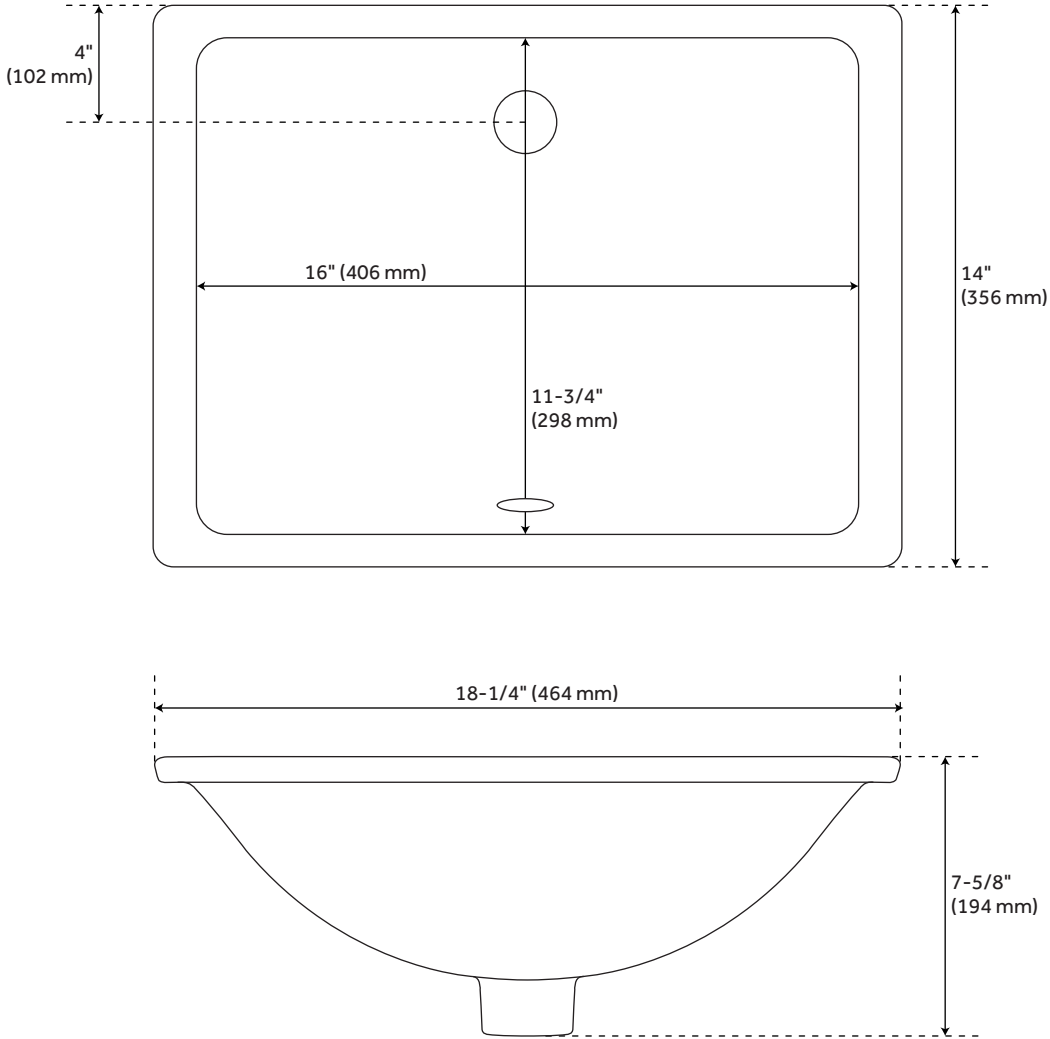

Vanity Top Options: Carrara Marble

Basin Length: 16"

Basin Width: 11-3/4"

Fits Drain Hole Size: 1-1/2"

Faucet Included: No

Vanity Top Material: Marble

Sink Material: Porcelain

Vanity Top Thickness: 3cm

Sink Included: Yes

Sink Color: White

Vanity Top Depth: 22"

Vanity Top Width: 25"

Backsplash: Yes

REVISED 4/6/2023

25" X 22" 3CM MARBLE VANITY TOP FOR RECTANGULAR UNDERMOUNT SINK - CARRARA -

SKU: 940139-RUMB

Code: SH476746, SH476744, SH476745

ADDITIONAL FEATURES

- Polished Carrara Marble is sourced from Italy.
- Includes countertop, backsplash, and white porcelain sink.
- Each stone top is carved from a single piece of stone and will feature natural variations.
- See Installation Instructions for directions to attach the vanity top and sink.
- See Sink Bracket Specifications to ensure your vanity interior will accommodate sink and brackets.

REVISED 4/6/2023

25" X 22" 3CM MARBLE VANITY TOP FOR RUMB SINK - CARRARA

All dimensions and specifications are nominal and may vary. Use actual products for accuracy in critical situations.

25" X 22" 3CM MARBLE VANITY TOP FOR RUMB SINK - WHITE PORCELAIN SINK