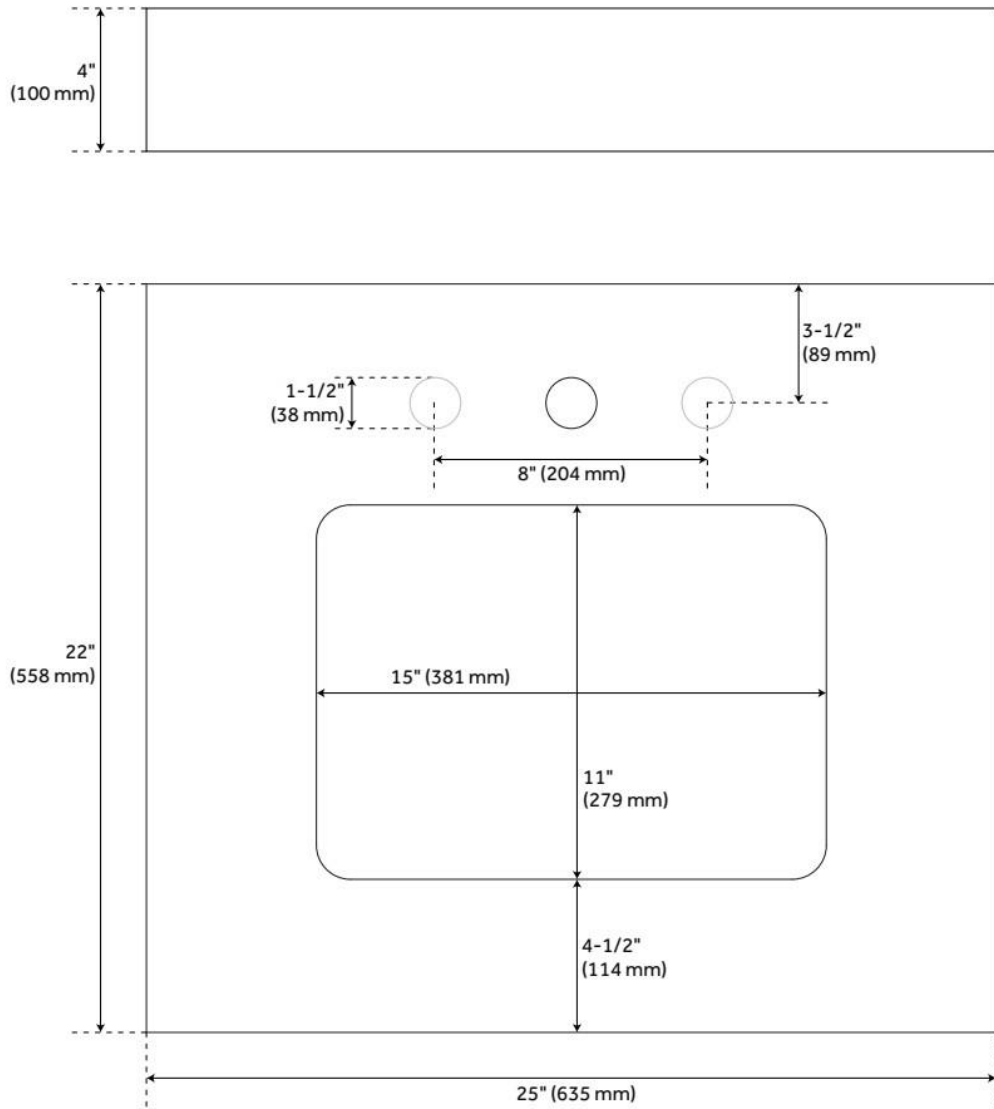

# 25" X 22" 3CM MARBLE VANITY TOP FOR RECTANGULAR UNDERMOUNT SINK - CARRARA -

SKU: 940139-RUMB

Code: SH476746, SH476744, SH476745

REVISED 8/19/2024