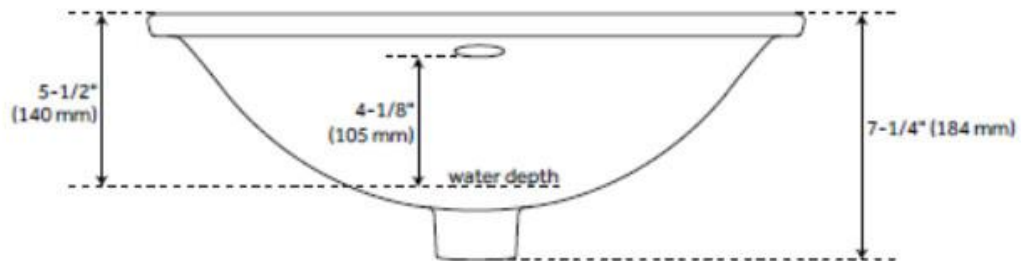

RECTANGULAR UNDERMOUNT BATHROOM SINK - WHITE

SKU: 424434
Code: SH424434

REVISED 7/29/2024