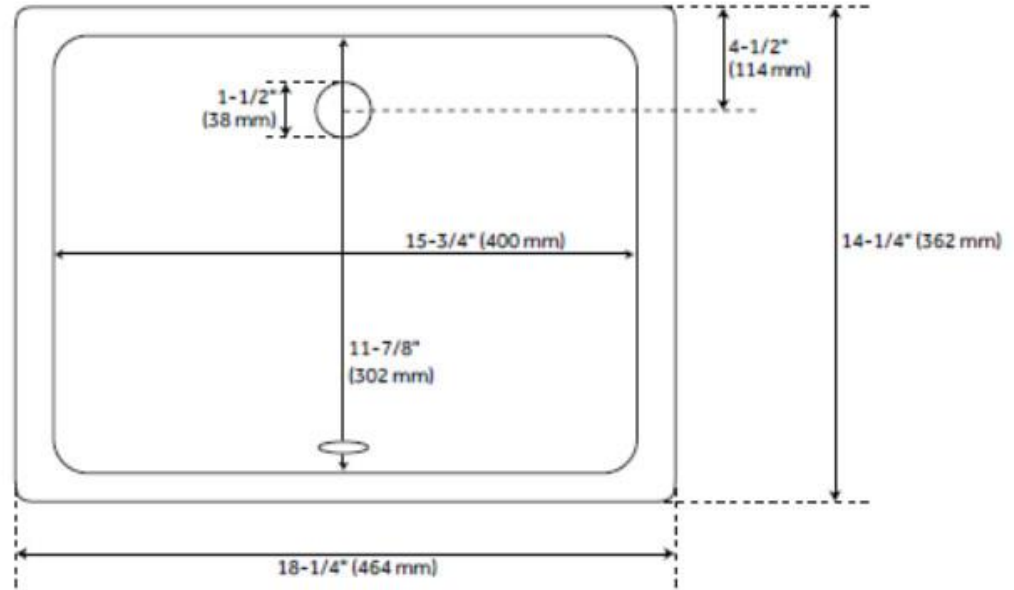

RECTANGULAR UNDERMOUNT BATHROOM SINK - WHITE

SKU: 424434
Code: SH424434

REVISED 7/29/2024