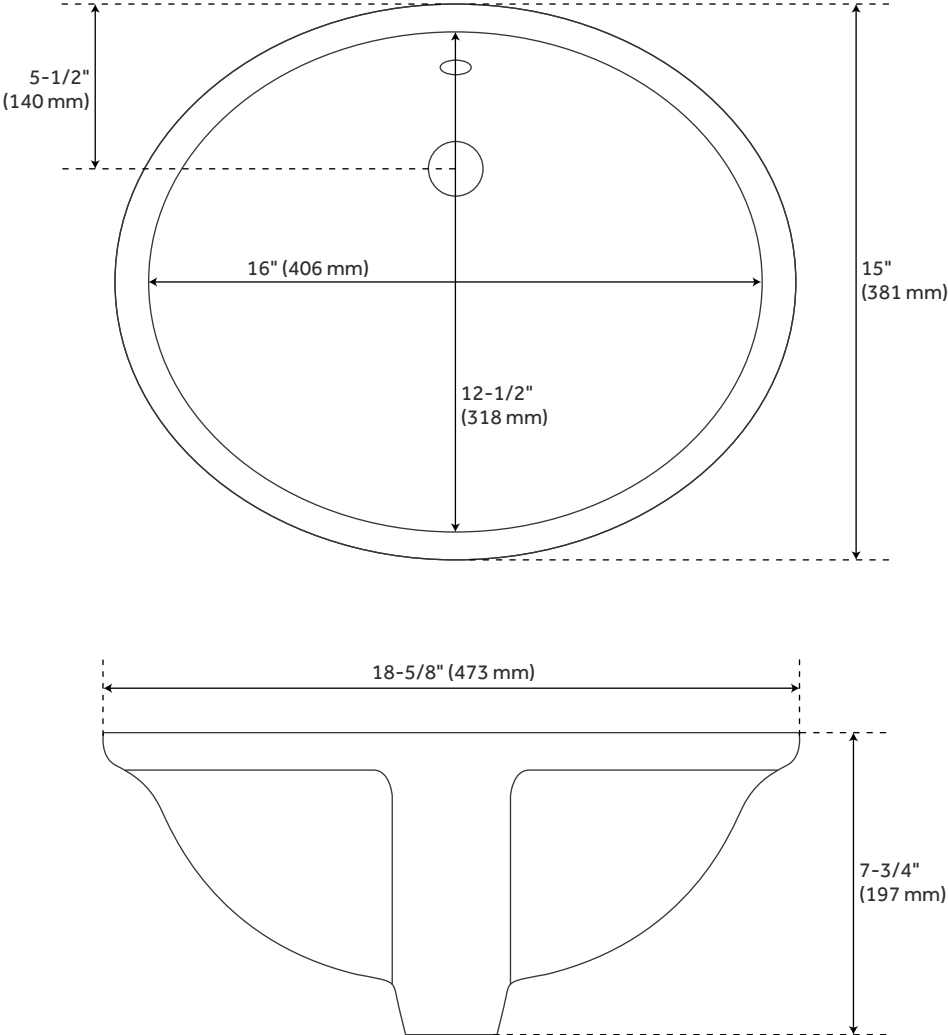

## FEATURES

- Assembly Required: Yes
- Number of Basins: 1
- Sink Installation: Undermount - Oval
- Vanity Top Options: Arctic White Quartz
- Basin Length: 16"
- Basin Width: 12-1/2"
- Fits Drain Hole Size: 1-1/2"
- Faucet Included: No
- Vanity Top Material: Quartz
- Sink Material: Porcelain
- Vanity Top Thickness: 3cm
- Sink Included: Yes
- Sink Color: White
- Vanity Top Depth: 22"
- Vanity Top Width: 25"
- Backsplash: Yes

## ADDITIONAL FEATURES

- Includes countertop, backsplash, and white porcelain sink.
- See Installation Instructions for directions to attach the vanity top and sink.

REVISED 4/6/2023

# 25" X 22" 3CM QUARTZ VANITY TOP FOR UM SINK - ARCTIC WHITE

All dimensions and specifications are nominal and may vary. Use actual products for accuracy in critical situations.

# 25" X 22" 3CM QUARTZ VANITY TOP FOR UM SINK - WHITE PORCELAIN SINK

All dimensions and specifications are nominal and may vary. Use actual products for accuracy in critical situations.