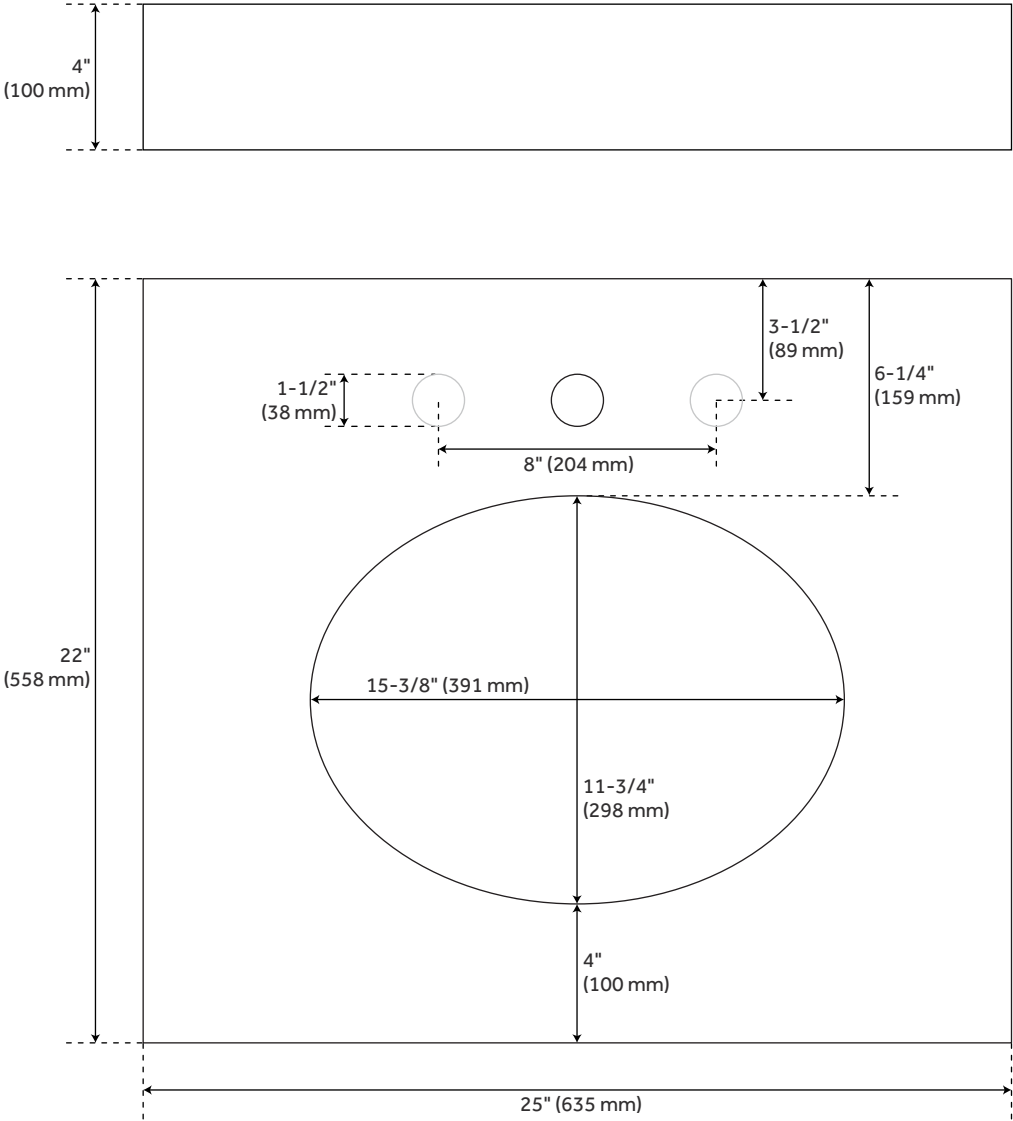

## FEATURES

- Assembly Required: Yes
- Number of Basins: 1
- Sink Installation: Undermount - Oval
- Vanity Top Options: Arctic White Quartz
- Basin Length: 16"
- Basin Width: 12-1/2"
- Fits Drain Hole Size: 1-1/2"
- Faucet Included: No
- Vanity Top Material: Quartz
- Sink Material: Porcelain
- Vanity Top Thickness: 3cm
- Sink Included: Yes
- Sink Color: White
- Vanity Top Depth: 22"
- Vanity Top Width: 25"
- Backsplash: Yes

## ADDITIONAL FEATURES

- Includes countertop, backsplash, and white porcelain sink.
- See Installation Instructions for directions to attach the vanity top and sink.

REVISED 4/6/2023

# 25" X 22" 3CM QUARTZ VANITY TOP FOR UM SINK - ARCTIC WHITE

All dimensions and specifications are nominal and may vary. Use actual products for accuracy in critical situations.

# 25" X 22" 3CM QUARTZ VANITY TOP FOR UM SINK - WHITE PORCELAIN SINK

All dimensions and specifications are nominal and may vary. Use actual products for accuracy in critical situations.