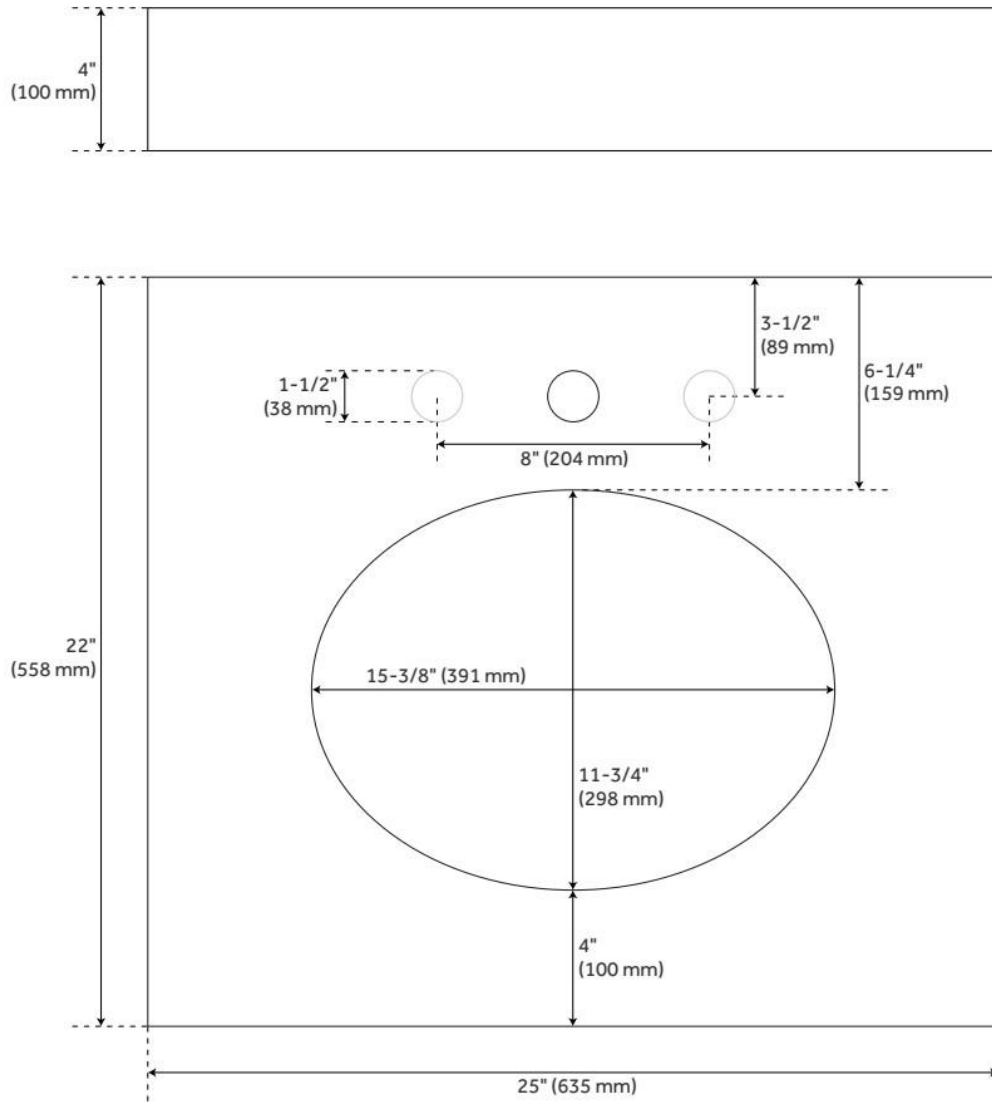

25" X 22" 3CM QUARTZ VANITY TOP FOR UNDERMOUNT SINK - ARCTIC WHITE - WHITE

SKU: 940151-UM

Code: SH476750, SH476749

REVISED 8/19/2024