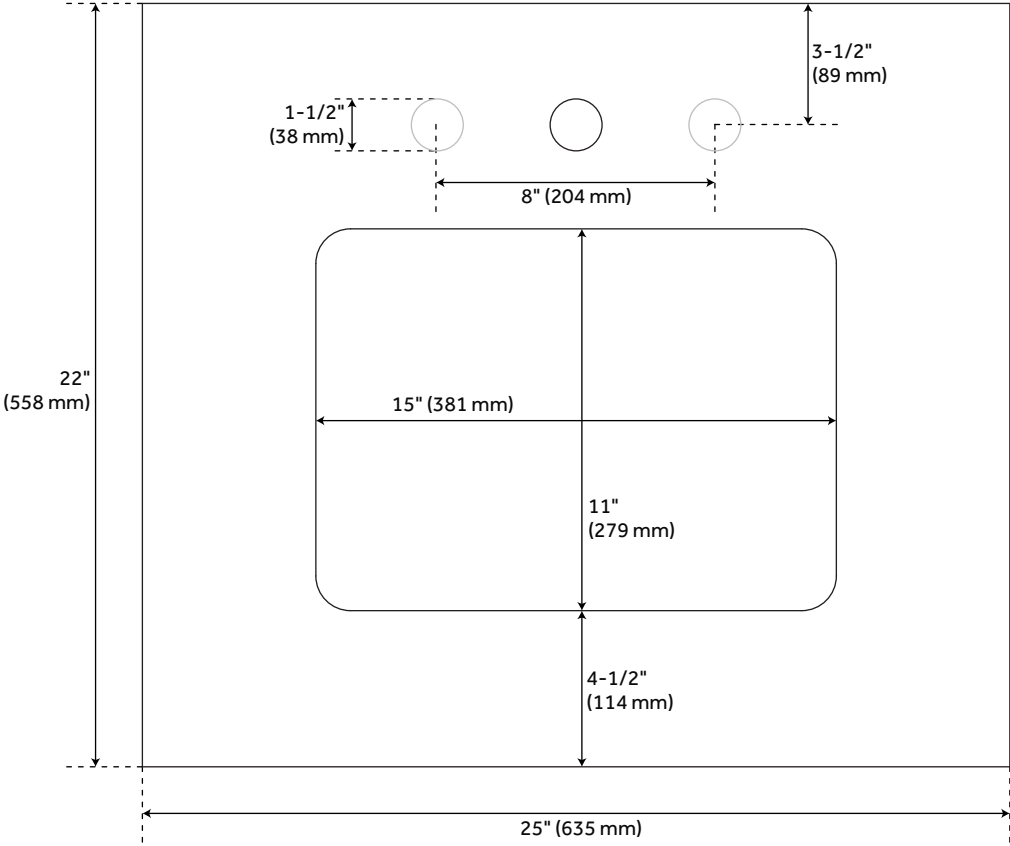

25"X 22" 3CM QUARTZ VANITY TOP FOR RECTANGULAR UNDERMOUNT SINK - ARCTIC WHITE -

SKU: 940157-RUMB

Code: SH476753, SH476751, SH476752

FEATURES

Assembly Required: Yes
Number of Basins: 1
Sink Installation: Undermount - Rectangle
Vanity Top Options: Arctic White Quartz
Basin Length: 16"
Basin Width: 11-3/4"
Fits Drain Hole Size: 1-1/2"
Faucet Included: No
Vanity Top Material: Quartz
Sink Material: Porcelain
Vanity Top Thickness: 3cm
Sink Included: Yes
Sink Color: White
Vanity Top Depth: 22"
Vanity Top Width: 25"
Backsplash: Yes

REVISED 4/6/2023

25"X 22" 3CM QUARTZ VANITY TOP FOR RECTANGULAR UNDERMOUNT SINK - ARCTIC WHITE -

SKU: 940157-RUMB

Code: SH476753, SH476751, SH476752

ADDITIONAL FEATURES

- Includes countertop, backsplash, and white porcelain sink.
- See Installation Instructions for directions to attach the vanity top and sink.
- See Sink Bracket Specifications to ensure your vanity interior will accommodate sink and brackets.

REVISED 4/6/2023

25" X 22" 3CM QUARTZ VANITY TOP FOR RUMB SINK - ARCTIC WHITE

All dimensions and specifications are nominal and may vary. Use actual products for accuracy in critical situations.

25" X 22" 3CM QUARTZ VANITY TOP FOR RUMB SINK - WHITE PORCELAIN SINK

All dimensions and specifications are nominal and may vary. Use actual products for accuracy in critical situations.