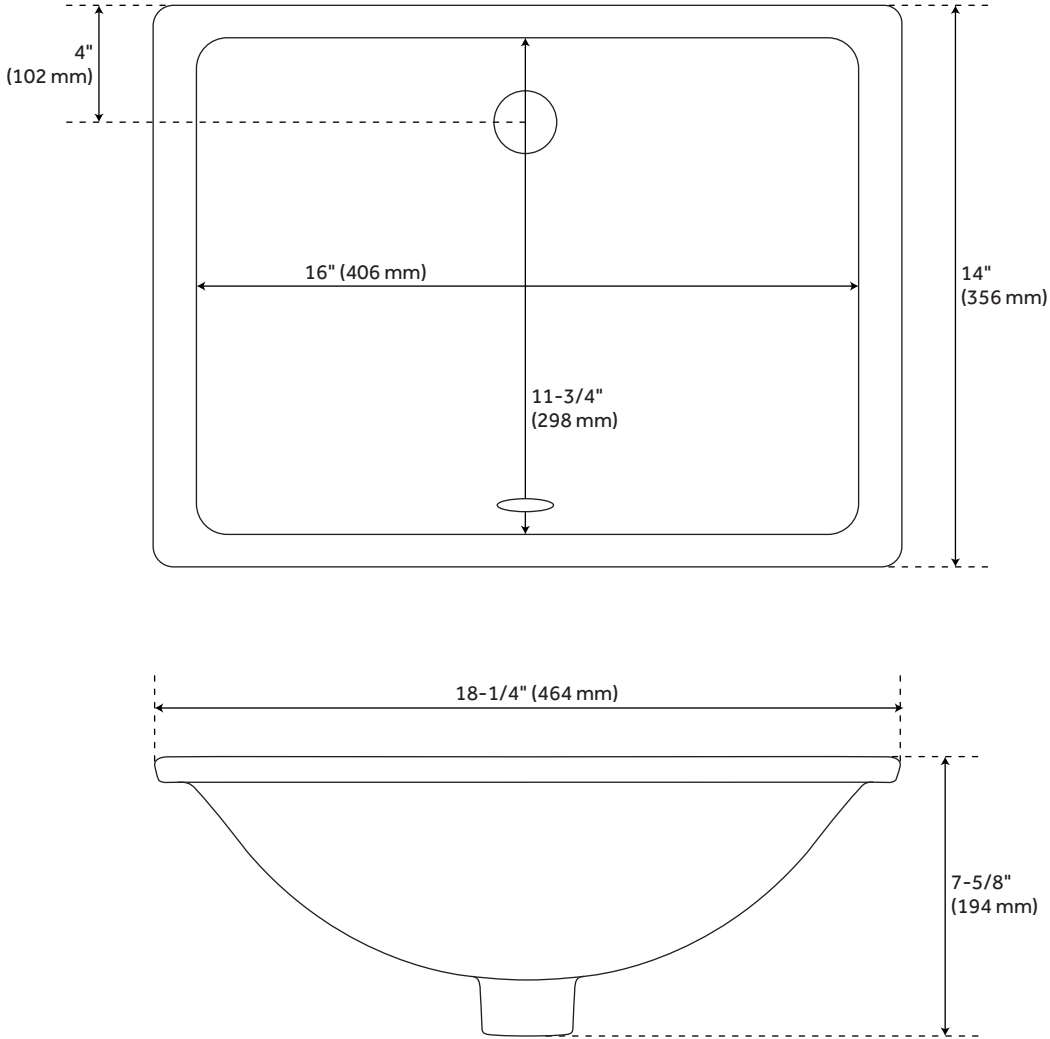

25"X 22" 3CM QUARTZ VANITY TOP FOR RECTANGULAR UNDERMOUNT SINK - ARCTIC WHITE -

SKU: 940157-RUMB

Code: SH476753, SH476751, SH476752

FEATURES

Assembly Required: Yes
Number of Basins: 1
Sink Installation: Undermount - Rectangle
Vanity Top Options: Arctic White Quartz
Basin Length: 16"
Basin Width: 11-3/4"
Fits Drain Hole Size: 1-1/2"
Faucet Included: No
Vanity Top Material: Quartz
Sink Material: Porcelain
Vanity Top Thickness: 3cm
Sink Included: Yes
Sink Color: White
Vanity Top Depth: 22"
Vanity Top Width: 25"
Backsplash: Yes

REVISED 4/6/2023

25"X 22" 3CM QUARTZ VANITY TOP FOR RECTANGULAR UNDERMOUNT SINK - ARCTIC WHITE -

SKU: 940157-RUMB

Code: SH476753, SH476751, SH476752

ADDITIONAL FEATURES

- Includes countertop, backsplash, and white porcelain sink.
- See Installation Instructions for directions to attach the vanity top and sink.
- See Sink Bracket Specifications to ensure your vanity interior will accommodate sink and brackets.

REVISED 4/6/2023

25" X 22" 3CM QUARTZ VANITY TOP FOR RUMB SINK - ARCTIC WHITE

All dimensions and specifications are nominal and may vary. Use actual products for accuracy in critical situations.

25" X 22" 3CM QUARTZ VANITY TOP FOR RUMB SINK - WHITE PORCELAIN SINK

All dimensions and specifications are nominal and may vary. Use actual products for accuracy in critical situations.