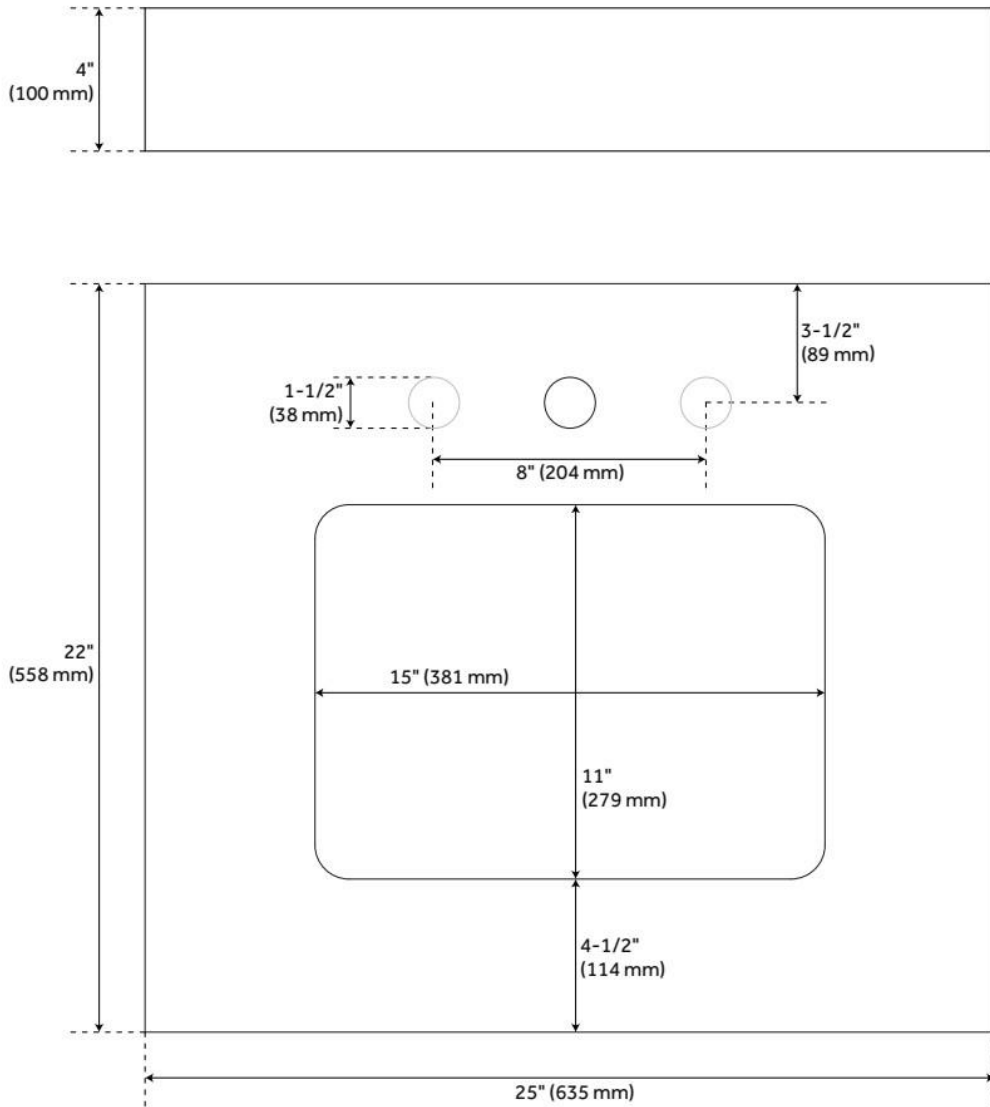

# 25"X 22" 3CM QUARTZ VANITY TOP FOR RECTANGULAR UNDERMOUNT SINK - ARCTIC WHITE -

SKU: 940157-RUMB

Code: SH476753, SH476751, SH476752

## ADDITIONAL FEATURES

- Includes countertop, backsplash, and white porcelain sink.
- See Installation Instructions for directions to attach the vanity top and sink.
- See Sink Bracket Specifications to ensure your vanity interior will accommodate sink and brackets.

# 25"X 22" 3CM QUARTZ VANITY TOP FOR RECTANGULAR UNDERMOUNT SINK - ARCTIC WHITE -

SKU: 940157-RUMB

Code: SH476753, SH476751, SH476752

REVISED 7/30/2024