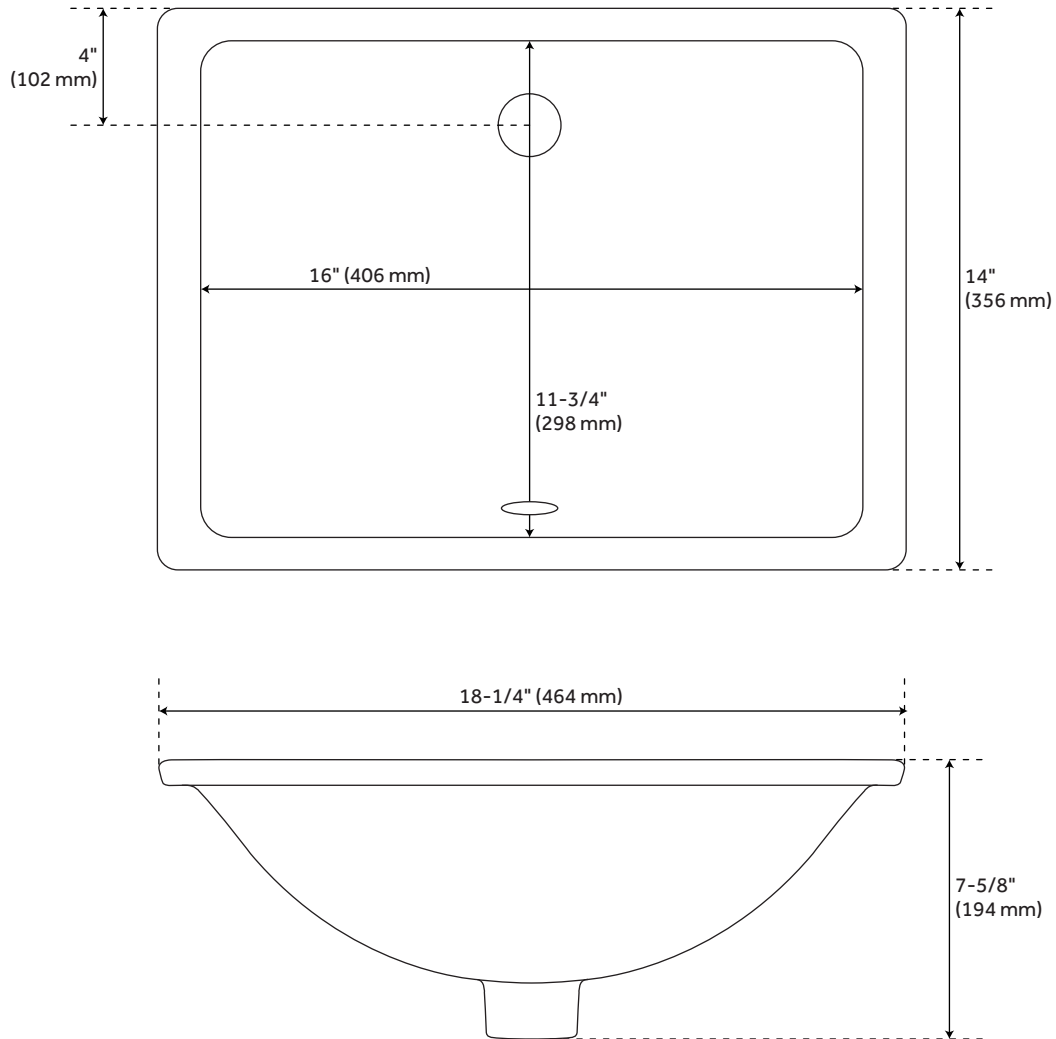

Vanity Top Options: Carrara Marble

Basin Length: 18-1/8"

Basin Width: 12-3/4"

Fits Drain Hole Size: 1-1/2"

Faucet Included: No

Vanity Top Material: Marble

Sink Material: Porcelain

Vanity Top Thickness: 3cm

Sink Included: Yes

Sink Color: White

Vanity Top Depth: 22"

Vanity Top Width: 31"

Backsplash: Yes

REVISED 4/6/2023

31" X 22" 3CM MARBLE VANITY TOP FOR RECTANGULAR UNDERMOUNT SINK - CARRARA -

SKU: 940199-RUMB

Code: SH476765, SH476763, SH476764

ADDITIONAL FEATURES

- Polished Carrara Marble is sourced from Italy.
- Includes countertop, backsplash, and white porcelain sink.
- Each stone top is carved from a single piece of stone and will feature natural variations.
- See Installation Instructions for directions to attach the vanity top and sink.
- See Sink Bracket Specifications to ensure your vanity interior will accommodate sink and brackets.

REVISED 4/6/2023

31" X 22" 3CM MARBLE VANITY TOP FOR RUMB SINK - CARRARA

All dimensions and specifications are nominal and may vary. Use actual products for accuracy in critical situations.

31" X 22" 3CM MARBLE VANITY TOP FOR RUMB SINK - WHITE PORCELAIN SINK