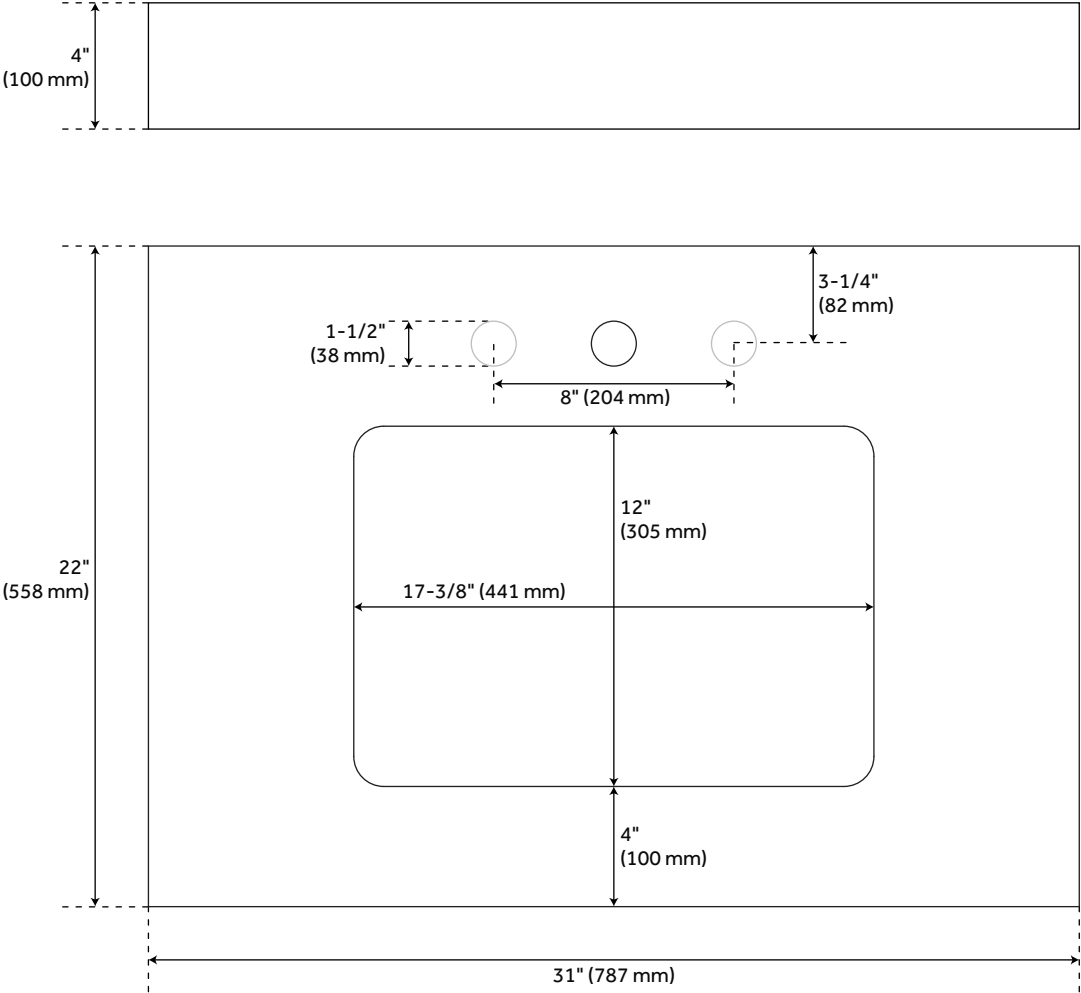

Vanity Top Options: Carrara Marble

Basin Length: 18-1/8"

Basin Width: 12-3/4"

Fits Drain Hole Size: 1-1/2"

Faucet Included: No

Vanity Top Material: Marble

Sink Material: Porcelain

Vanity Top Thickness: 3cm

Sink Included: Yes

Sink Color: White

Vanity Top Depth: 22"

Vanity Top Width: 31"

Backsplash: Yes

REVISED 4/6/2023

31" X 22" 3CM MARBLE VANITY TOP FOR RECTANGULAR UNDERMOUNT SINK - CARRARA -

SKU: 940199-RUMB

REVISED 4/6/2023

31" X 22" 3CM MARBLE VANITY TOP FOR RUMB SINK - CARRARA

All dimensions and specifications are nominal and may vary. Use actual products for accuracy in critical situations.

31" X 22" 3CM MARBLE VANITY TOP FOR RUMB SINK - WHITE PORCELAIN SINK