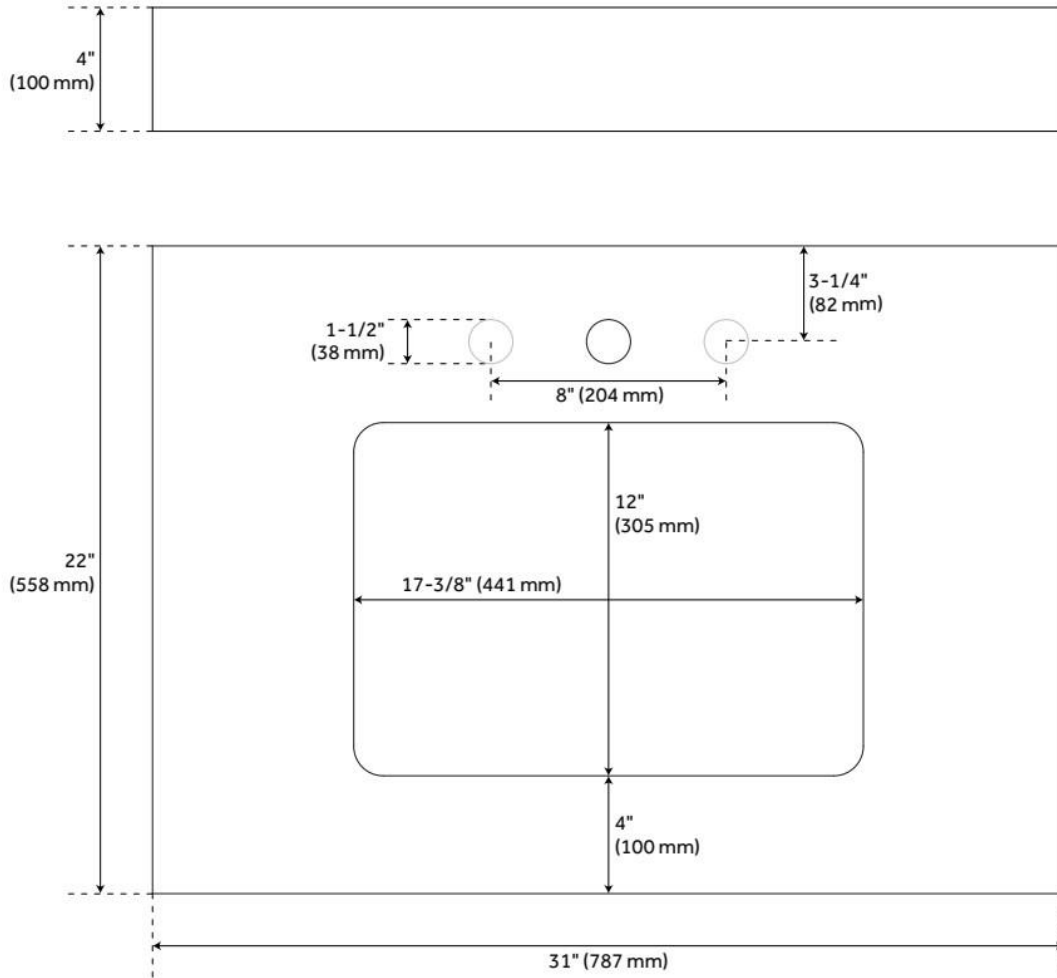

31" X 22" 3CM MARBLE VANITY TOP FOR RECTANGULAR UNDERMOUNT SINK - CARRARA -

SKU: 940199-RUMB

Code: SH476765, SH476763, SH476764

FEATURES

Vanity Top Options: Carrara Marble
Sink Material: Porcelain
Vanity Top Material: Marble
Sink Installation: Undermount - Rectangle
Sink Included: Yes
Basin Overflow Yes
Sink Color: White
Backsplash: Yes

ASME A112.19.2/CSA B45.1, Massachusetts Accepted, LISTED ID: 506897

ADDITIONAL FEATURES

- Polished Carrara Marble is sourced from Italy.
- Includes countertop, backsplash, and white porcelain sink.
- Each stone top is carved from a single piece of stone and will feature natural variations.
- See Installation Instructions for directions to attach the vanity top and sink.
- See Sink Bracket Specifications to ensure your vanity interior will accommodate sink and brackets.

REVISED 8/20/2024

31" X 22" 3CM MARBLE VANITY TOP FOR RECTANGULAR UNDERMOUNT SINK - CARRARA -

SKU: 940199-RUMB

Code: SH476765, SH476763, SH476764

REVISED 8/20/2024

RECTANGULAR PORCELAIN UNDERMOUNT BATHROOM SINK - WHITE

SKU: 416462
Code: SH416462

FEATURES

Material: Porcelain
Product Finish: White
Installation Type: Undermount
Shape: Rectangle
Drain Placement: Center
Fits Drain Hole Size: 1-1/2"
Faucet Centers: No Faucet Hole
Overflow Hole: Yes
Mounting Hardware Included: Yes