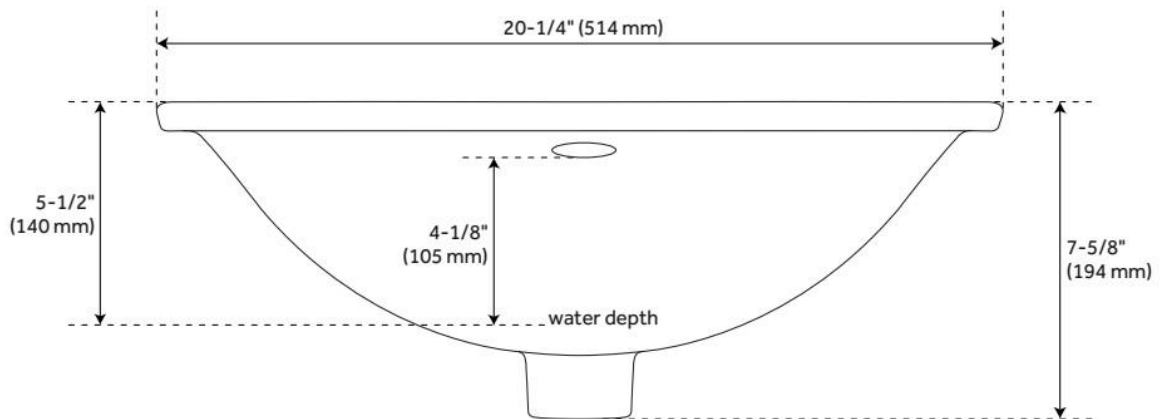

RECTANGULAR PORCELAIN UNDERMOUNT BATHROOM SINK - WHITE

SKU: 416462
Code: SH416462

REVISED 7/29/2024