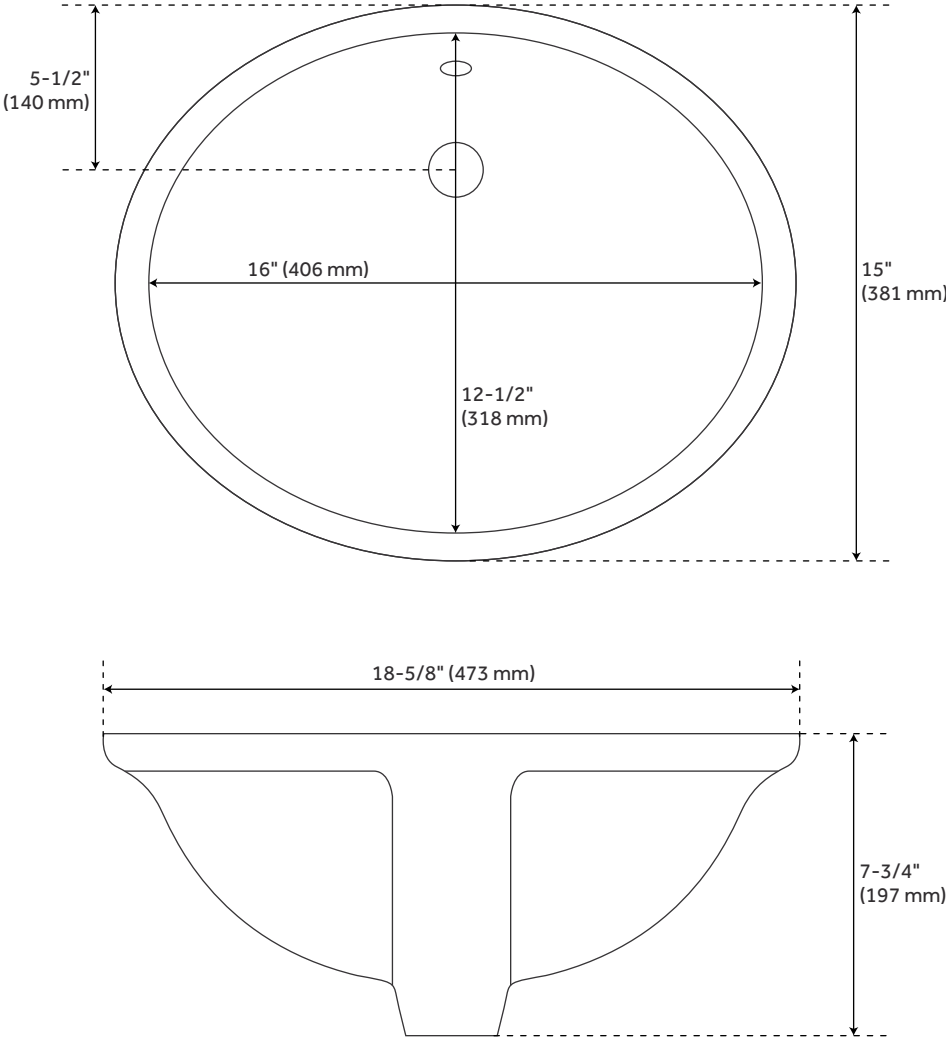

31" X 22" 3CM QUARTZ VANITY TOP FOR UNDERMOUNT SINK - ARCTIC WHITE - WHITE

SKU: 940214-UM

Code: SH476769, SH476768

FEATURES

- Assembly Required: Yes
- Number of Basins: 1
- Sink Installation: Undermount - Oval
- Vanity Top Options: Arctic White Quartz
- Basin Length: 16"
- Basin Width: 12-1/2"
- Fits Drain Hole Size: 1-1/2"
- Faucet Included: No
- Vanity Top Material: Quartz
- Sink Material: Porcelain
- Vanity Top Thickness: 3cm
- Sink Included: Yes
- Sink Color: White
- Vanity Top Depth: 22"
- Vanity Top Width: 31"
- Backsplash: Yes

REVISED 4/6/2023

31" X 22" 3CM QUARTZ VANITY TOP FOR UNDERMOUNT SINK - ARCTIC WHITE - WHITE

SKU: 940214-UM

Code: SH476769, SH476768

ADDITIONAL FEATURES

- Includes countertop, backsplash, and white porcelain sink.
- See Installation Instructions for directions to attach the vanity top and sink.

REVISED 4/6/2023

31" X 22" 3CM QUARTZ VANITY TOP FOR UM SINK - ARCTIC WHITE

All dimensions and specifications are nominal and may vary. Use actual products for accuracy in critical situations.

31" X 22" 3CM QUARTZ VANITY TOP FOR UM SINK - WHITE PORCELAIN SINK