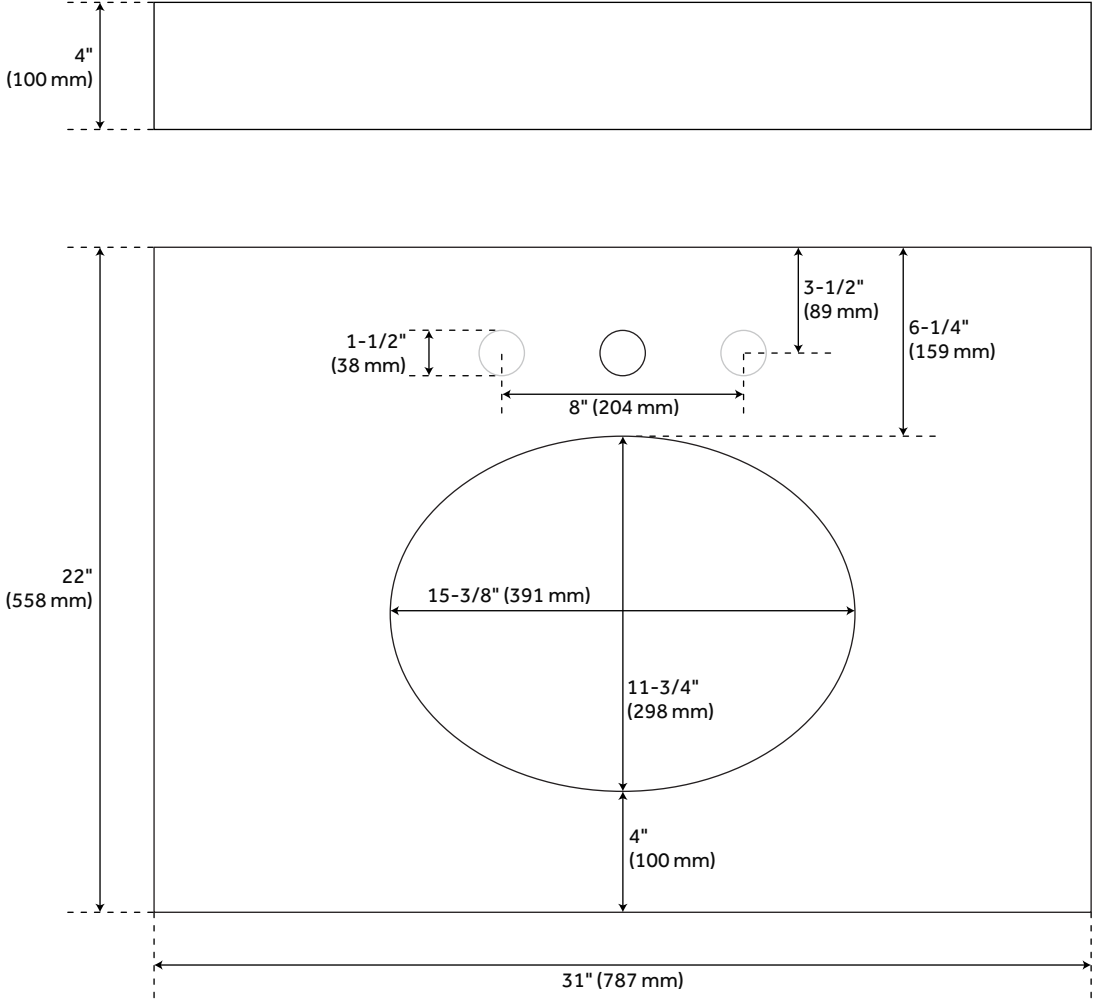

31" X 22" 3CM QUARTZ VANITY TOP FOR UNDERMOUNT SINK - ARCTIC WHITE - WHITE

SKU: 940214-UM

Code: SH476769, SH476768

FEATURES

- Assembly Required: Yes
- Number of Basins: 1
- Sink Installation: Undermount - Oval
- Vanity Top Options: Arctic White Quartz
- Basin Length: 16"
- Basin Width: 12-1/2"
- Fits Drain Hole Size: 1-1/2"
- Faucet Included: No
- Vanity Top Material: Quartz
- Sink Material: Porcelain
- Vanity Top Thickness: 3cm
- Sink Included: Yes
- Sink Color: White
- Vanity Top Depth: 22"
- Vanity Top Width: 31"
- Backsplash: Yes

REVISED 4/6/2023

31" X 22" 3CM QUARTZ VANITY TOP FOR UNDERMOUNT SINK - ARCTIC WHITE - WHITE

SKU: 940214-UM

Code: SH476769, SH476768

ADDITIONAL FEATURES

- Includes countertop, backsplash, and white porcelain sink.
- See Installation Instructions for directions to attach the vanity top and sink.

REVISED 4/6/2023

31" X 22" 3CM QUARTZ VANITY TOP FOR UM SINK - ARCTIC WHITE

All dimensions and specifications are nominal and may vary. Use actual products for accuracy in critical situations.

31" X 22" 3CM QUARTZ VANITY TOP FOR UM SINK - WHITE PORCELAIN SINK

All dimensions and specifications are nominal and may vary. Use actual products for accuracy in critical situations.