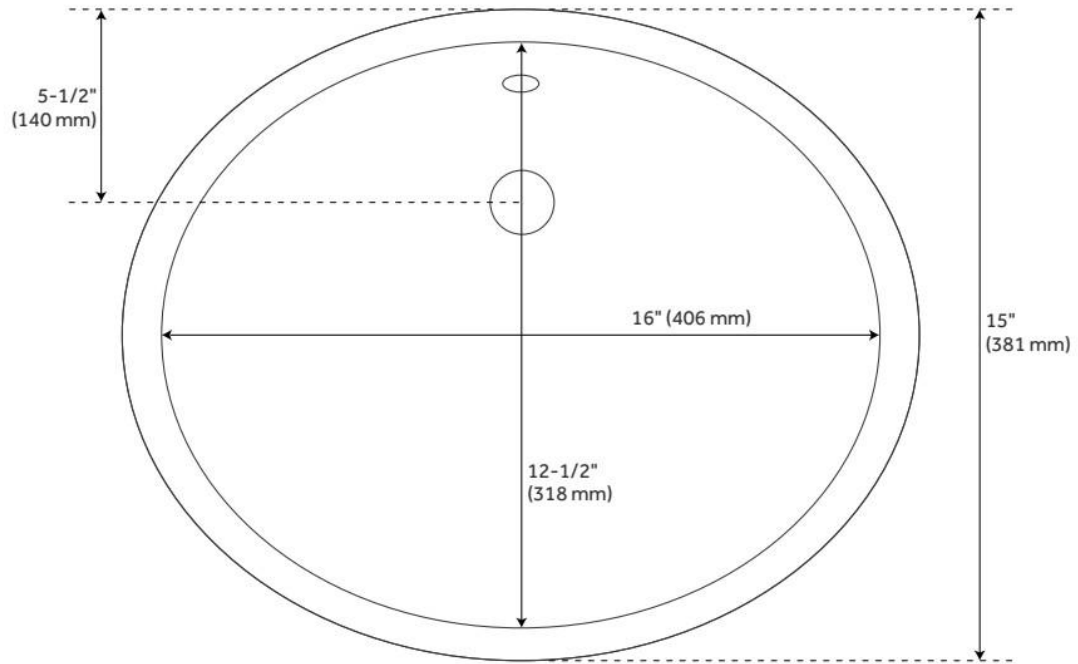

18" OVAL PORCELAIN UNDERMOUNT BATHROOM SINK - WHITE

SKU: 220658
Code: SH220658

REVISED 8/7/2024