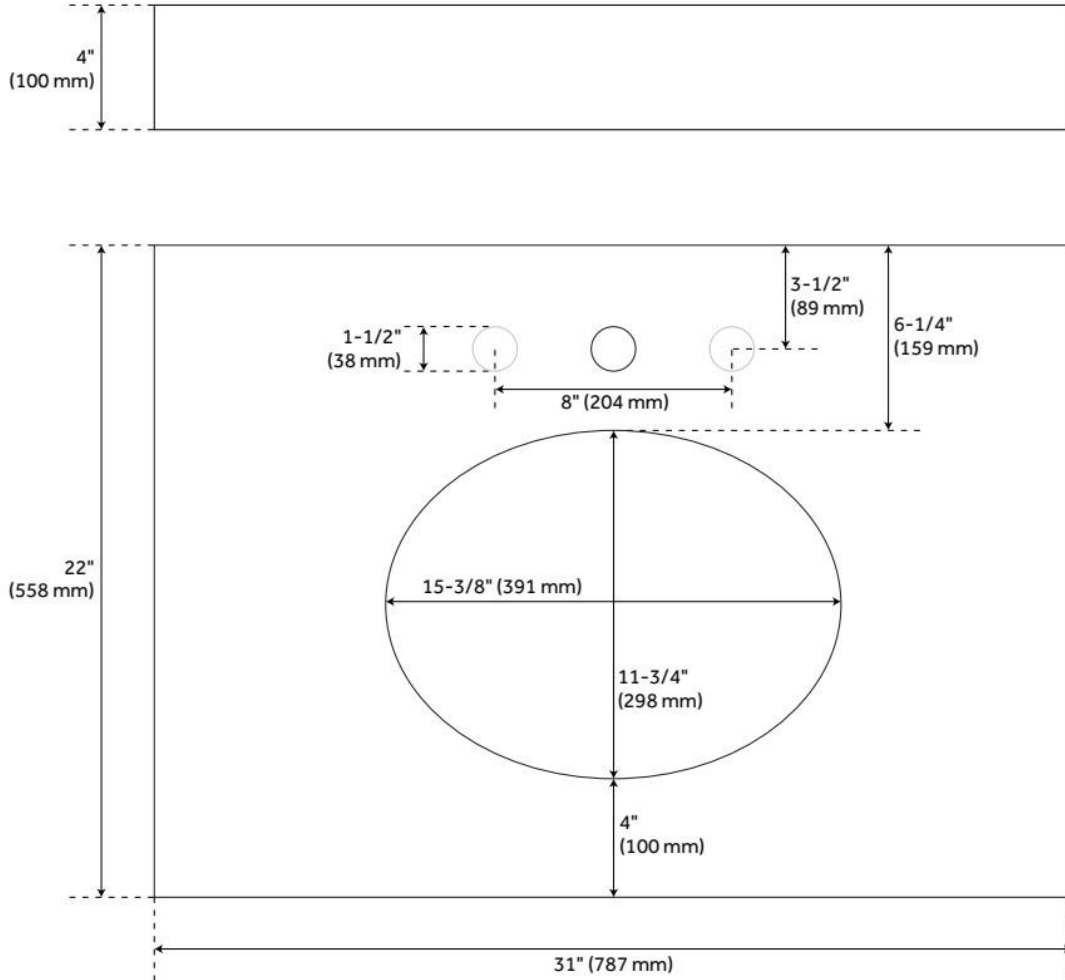

31" X 22" 3CM QUARTZ VANITY TOP FOR UNDERMOUNT SINK - ARCTIC WHITE - WHITE

SKU: 940214-UM

Code: SH476769, SH476768

REVISED 8/7/2024