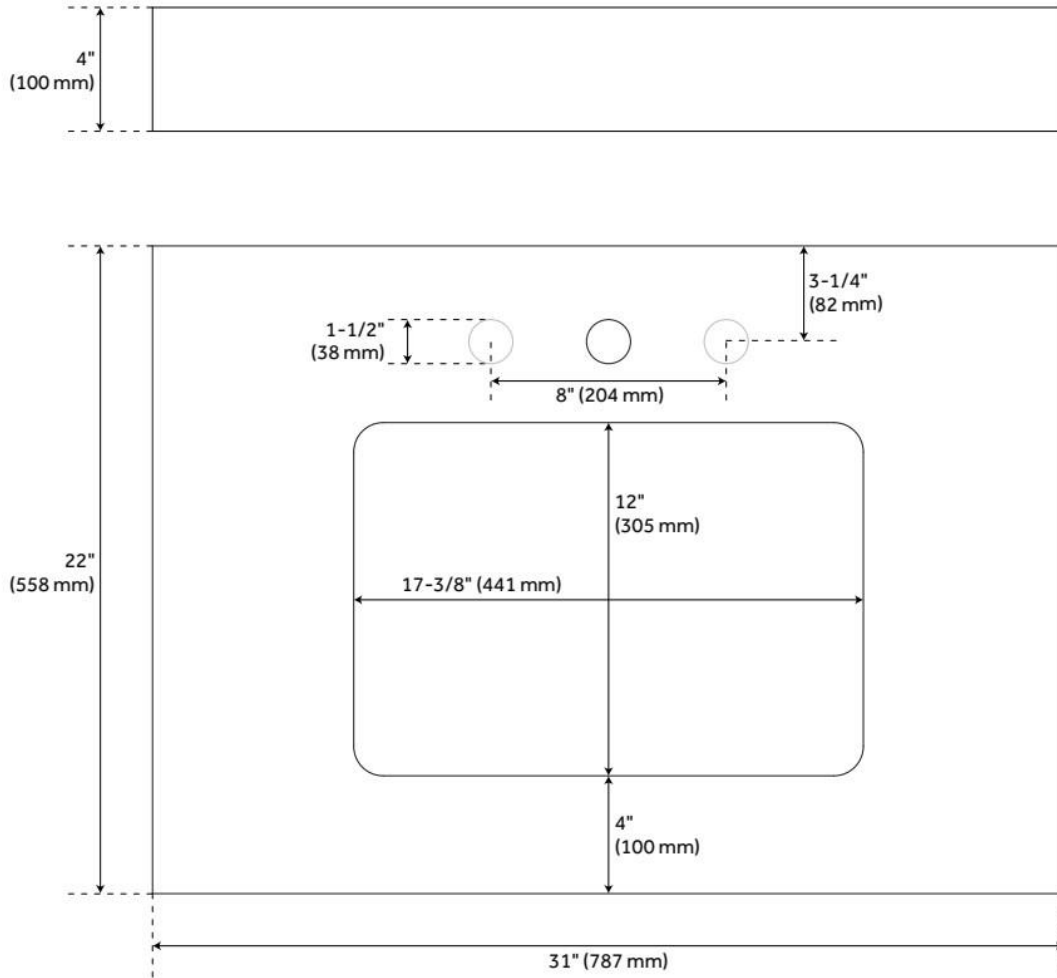

31" X 22" 3CM QUARTZ VANITY TOP FOR RECTANGULAR UNDERMOUNT SINK - ARCTIC WHITE-

SKU: 940220-RUMB

Code: SH476772, SH476770, SH476771

FEATURES

Material: Quartz

ASME A112.19.2/CSA B45.1, Massachusetts Accepted, LISTED ID: 506897

ADDITIONAL FEATURES

- Includes countertop, backsplash, and white porcelain sink.
- See Installation Instructions for directions to attach the vanity top and sink.
- See Sink Bracket Specifications to ensure your vanity interior will accommodate sink and brackets.

REVISED 8/7/2024

31" X 22" 3CM QUARTZ VANITY TOP FOR RECTANGULAR UNDERMOUNT SINK - ARCTIC WHITE-

SKU: 940220-RUMB

Code: SH476772, SH476770, SH476771

REVISED 8/7/2024

RECTANGULAR PORCELAIN UNDERMOUNT BATHROOM SINK - WHITE

SKU: 416462
Code: SH416462

FEATURES

Material: Porcelain
Product Finish: White
Installation Type: Undermount
Shape: Rectangle
Drain Placement: Center
Fits Drain Hole Size: 1-1/2"
Faucet Centers: No Faucet Hole
Overflow Hole: Yes
Mounting Hardware Included: Yes