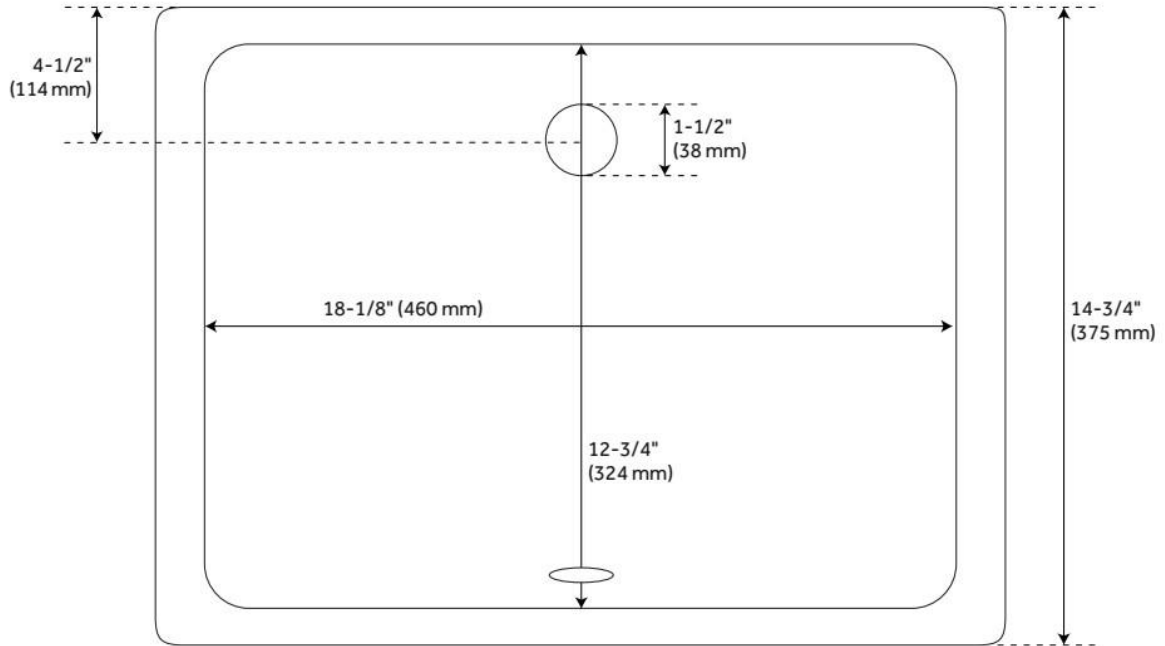

ADDITIONAL FEATURES

- Includes countertop, backsplash, and white porcelain sink.
- See Installation Instructions for directions to attach the vanity top and sink.
- See Sink Bracket Specifications to ensure your vanity interior will accommodate sink and brackets.

SKU: 416462
Code: SH416462

FEATURES

Material: Porcelain
Product Finish: White
Installation Type: Undermount
Shape: Rectangle
Drain Placement: Center
Fits Drain Hole Size: 1-1/2"
Faucet Centers: No Faucet Hole
Overflow Hole: Yes
Mounting Hardware Included: Yes

ASME A112.19.2/CSA B45.1, Massachusetts Accepted, LISTED ID: 506897

ADDITIONAL FEATURES

- Includes optional Chrome overflow cover.

REVISED 8/7/2024

RECTANGULAR PORCELAIN UNDERMOUNT BATHROOM SINK - WHITE

SKU: 416462
Code: SH416462