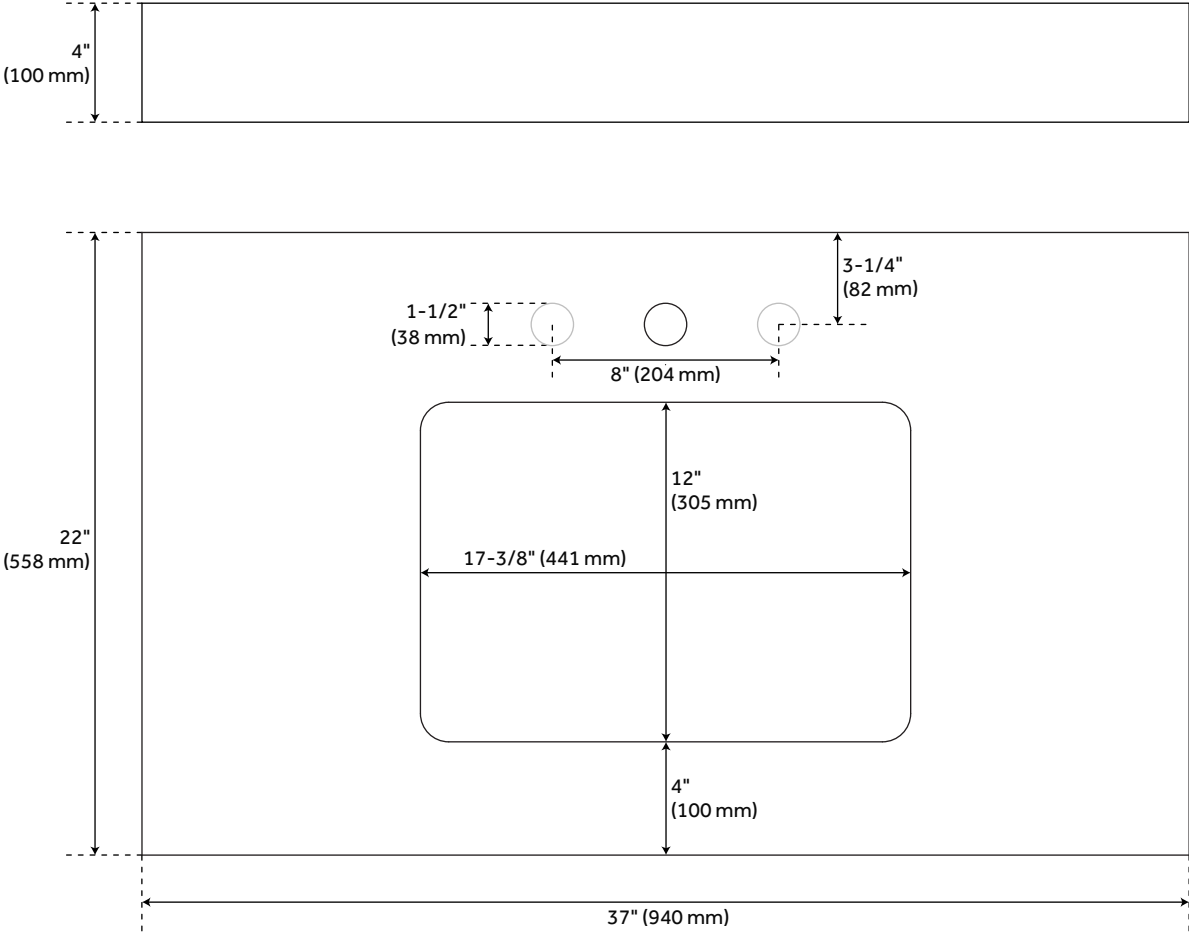

## FEATURES

Assembly Required: Yes

Number of Basins: 1

Sink Installation: Undermount - Rectangle

Vanity Top Options: Absolute Black Granite

Basin Length: 18-1/8"

Basin Width: 12-3/4"

Fits Drain Hole Size: 1-1/2"

# 37" X 22" 3CM GRANITE VANITY TOP FOR RUMB SINK - ABSOLUTE BLACK

All dimensions and specifications are nominal and may vary. Use actual products for accuracy in critical situations.

# 37" X 22" 3CM GRANITE VANITY TOP FOR RUMB SINK - WHITE PORCELAIN SINK

All dimensions and specifications are nominal and may vary. Use actual products for accuracy in critical situations.