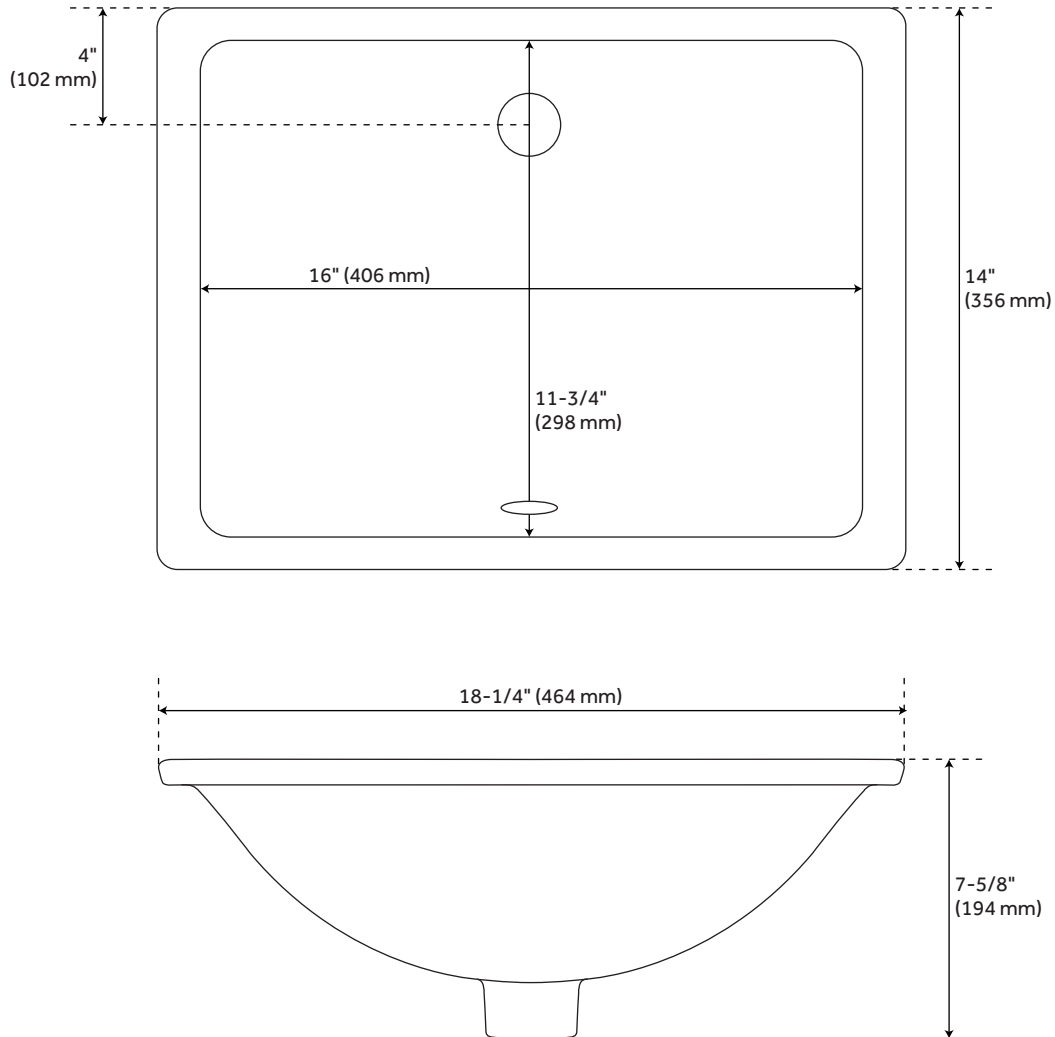

Faucet Included: No

Vanity Top Material: Granite

Sink Material: Porcelain

Vanity Top Thickness: 3cm

Sink Included: Yes

Sink Color: White

Vanity Top Depth: 22"

Vanity Top Width: 37"

## ADDITIONAL FEATURES

- Includes countertop, backsplash, and white porcelain sink.
- Granite is A-grade.
- Each stone top is carved from a single piece of stone and will feature natural variations.
- See Installation Instructions for directions to attach the vanity top and sink.
- See Sink Bracket Specifications to ensure your vanity interior will accommodate sink and brackets.

# 37" X 22" 3CM GRANITE VANITY TOP FOR RUMB SINK - ABSOLUTE BLACK

All dimensions and specifications are nominal and may vary. Use actual products for accuracy in critical situations.

# 37" X 22" 3CM GRANITE VANITY TOP FOR RUMB SINK - WHITE PORCELAIN SINK

All dimensions and specifications are nominal and may vary. Use actual products for accuracy in critical situations.