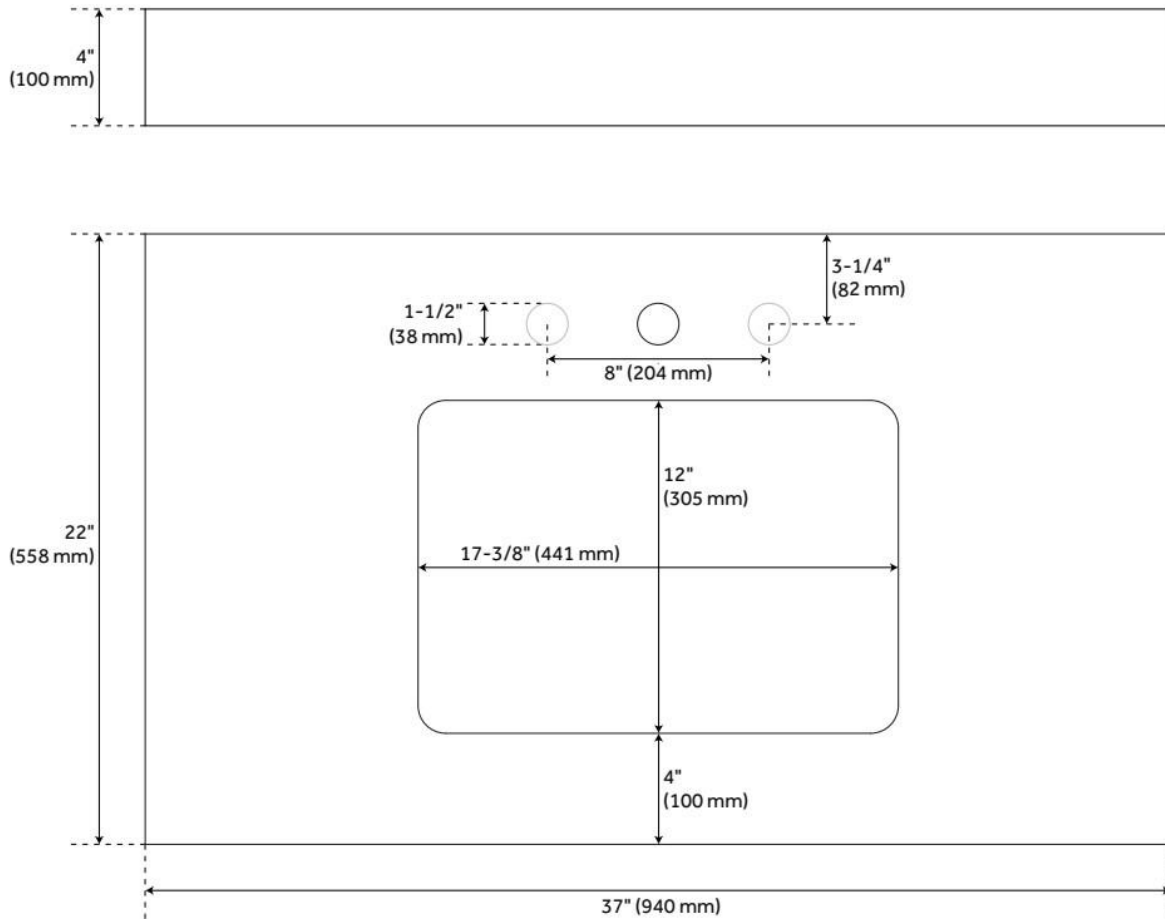

37"X22" 3CM GRANITE VANITY TOP FOR RECTANGULAR UNDERMOUNT SINK-ABSOLUTE

SKU: 940243-RUMB

Code: SH476778, SH476777

FEATURES

Vanity Top Options: Absolute Black Granite

Sink Material: Porcelain

Vanity Top Material: Granite

Sink Installation: Undermount - Rectangle

Sink Included: Yes

Basin Overflow Yes

Sink Color: White

Backsplash: Yes

ASME A112.19.2/CSA B45.1, Massachusetts Accepted, LISTED ID: 506897

ADDITIONAL FEATURES

- Includes countertop, backsplash, and white porcelain sink.
- Granite is A-grade.
- Each stone top is carved from a single piece of stone and will feature natural variations.
- See Installation Instructions for directions to attach the vanity top and sink.
- See Sink Bracket Specifications to ensure your vanity interior will accommodate sink and brackets.

REVISED 8/20/2024

37"X22" 3CM GRANITE VANITY TOP FOR RECTANGULAR UNDERMOUNT SINK-ABSOLUTE

SKU: 940243-RUMB

Code: SH476778, SH476777

REVISED 8/20/2024

RECTANGULAR PORCELAIN UNDERMOUNT BATHROOM SINK - WHITE

SKU: 416462
Code: SH416462

FEATURES

Material: Porcelain
Product Finish: White
Installation Type: Undermount
Shape: Rectangle
Drain Placement: Center
Fits Drain Hole Size: 1-1/2"
Faucet Centers: No Faucet Hole
Overflow Hole: Yes
Mounting Hardware Included: Yes