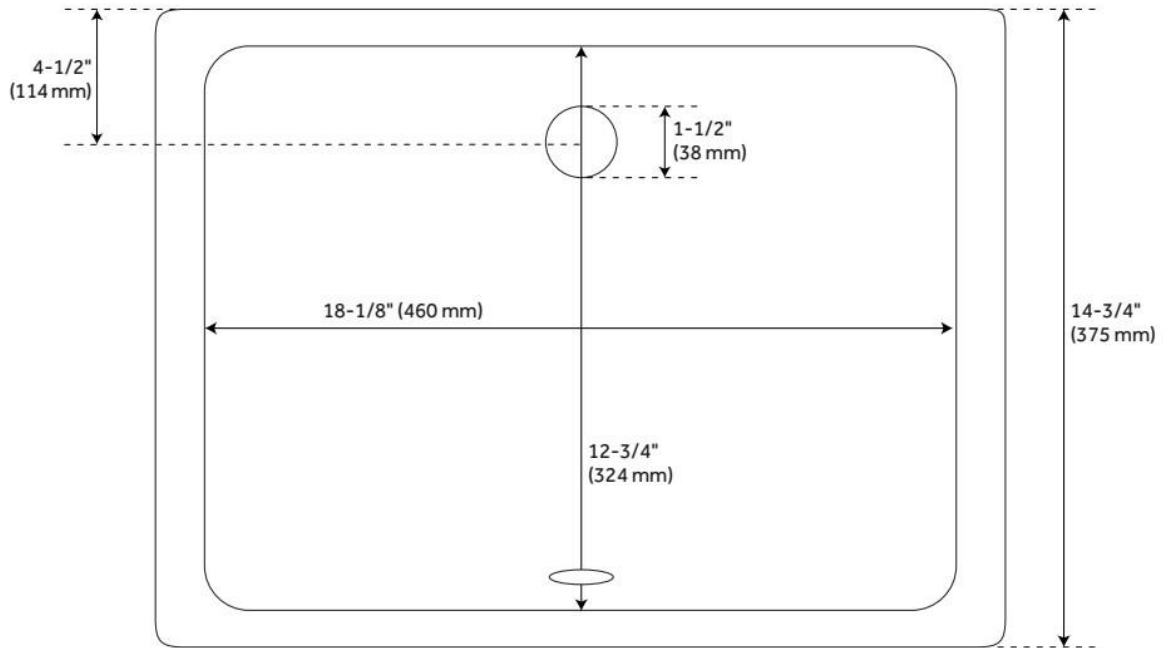

FEATURES

Material: Porcelain
Product Finish: White
Installation Type: Undermount
Shape: Rectangle
Drain Placement: Center
Fits Drain Hole Size: 1-1/2"
Faucet Centers: No Faucet Hole
Overflow Hole: Yes
Mounting Hardware Included: Yes

ASME A112.19.2/CSA B45.1, Massachusetts Accepted, LISTED ID: 506897

ADDITIONAL FEATURES

- Includes optional Chrome overflow cover.

REVISED 7/29/2024

RECTANGULAR PORCELAIN UNDERMOUNT BATHROOM SINK - WHITE

SKU: 416462
Code: SH416462