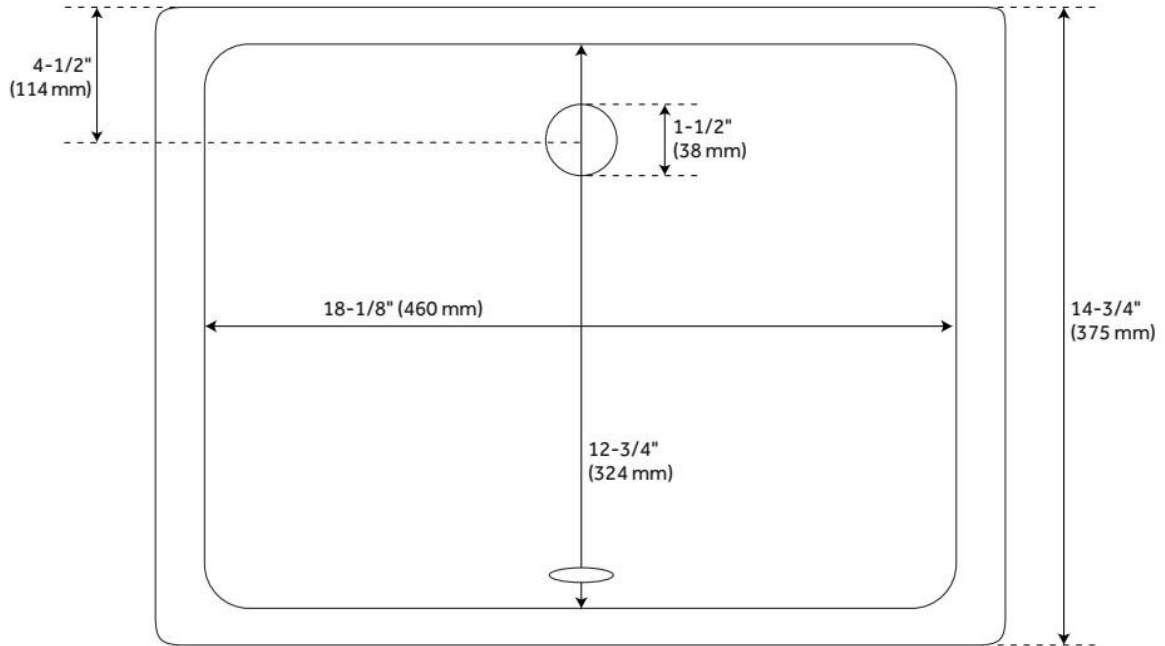

RECTANGULAR PORCELAIN UNDERMOUNT BATHROOM SINK - WHITE

SKU: 416462
Code: SH416462

REVISED 7/29/2024