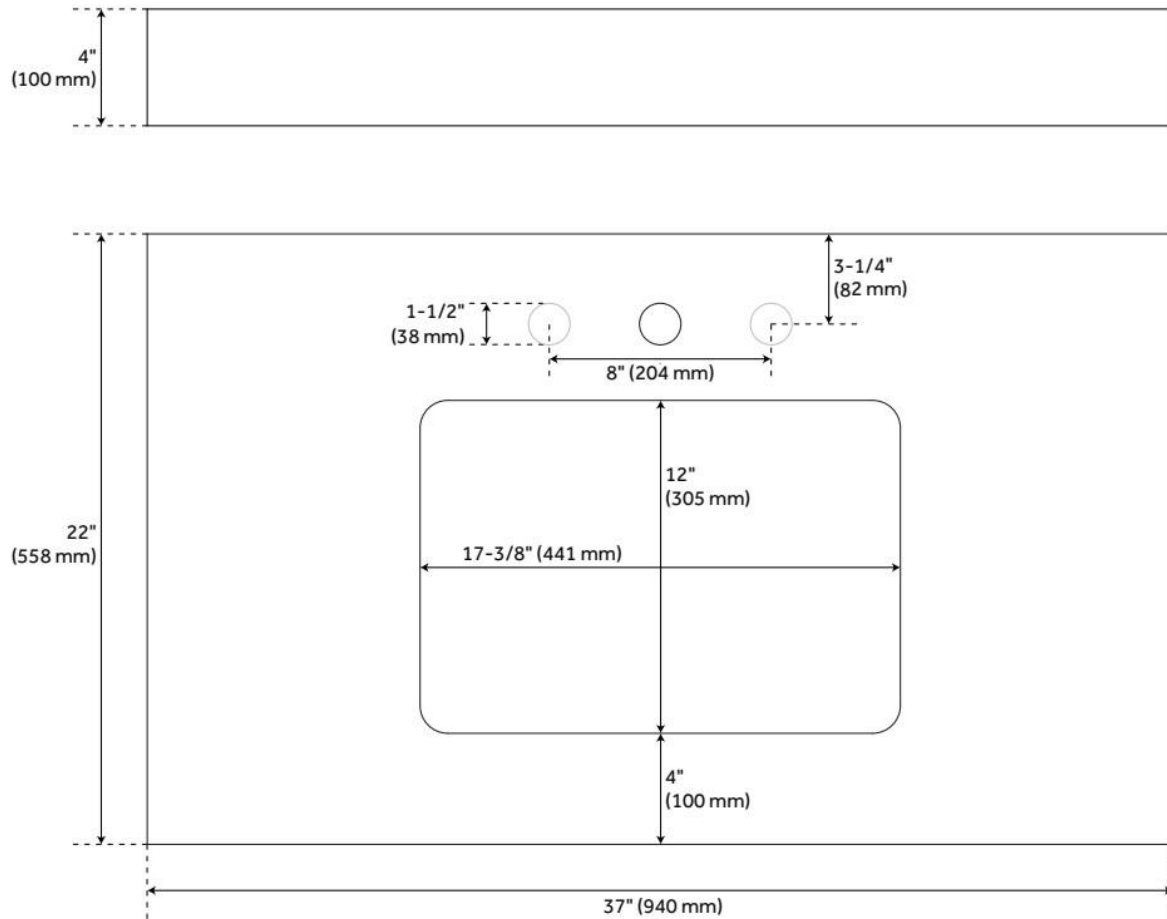

37" X 22" 3CM MARBLE VANITY TOP FOR RECTANGULAR UNDERMOUNT SINK - CARRARA -

SKU: 940262-RUMB

Code: SH476784, SH476782, SH476783

REVISED 7/29/2024