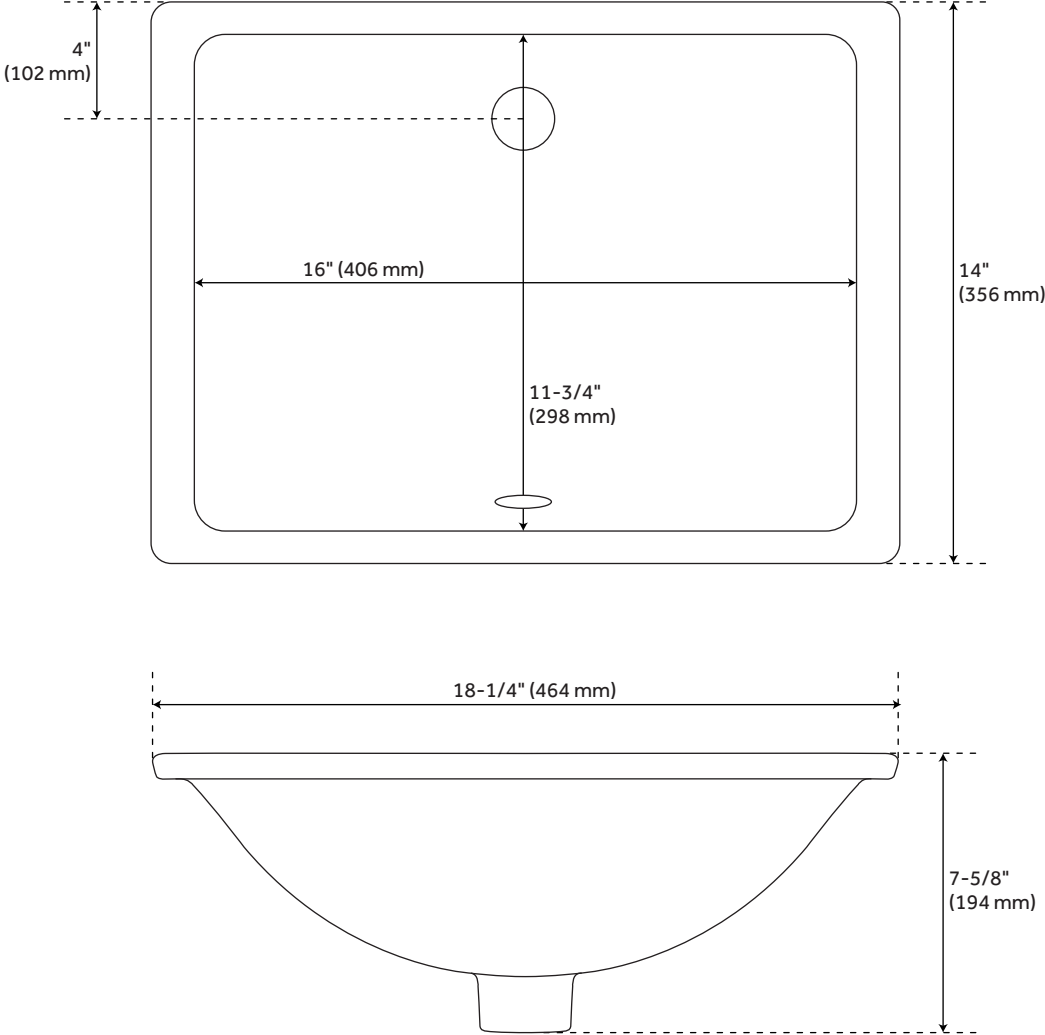

37" X 22" 3CM MARBLE VANITY TOP FOR RECTANGULAR UNDERMOUNT SINK - CARRARA -

SKU: 940262-RUMB

Code: SH476784, SH476782, SH476783

FEATURES

- Assembly Required: Yes
- Number of Basins: 1
- Sink Installation: Undermount - Rectangle
- Vanity Top Options: Carrara Marble
- Basin Length: 18-1/8"
- Basin Width: 12-3/4"
- Fits Drain Hole Size: 1-1/2"
- Faucet Included: No
- Vanity Top Material: Marble
- Sink Material: Porcelain
- Vanity Top Thickness: 3cm
- Sink Included: Yes
- Sink Color: White
- Vanity Top Depth: 22"
- Vanity Top Width: 37"
- Backsplash: Yes

REVISED 4/6/2023

37" X 22" 3CM MARBLE VANITY TOP FOR RECTANGULAR UNDERMOUNT SINK - CARRARA -

SKU: 940262-RUMB

Code: SH476784, SH476782, SH476783

ADDITIONAL FEATURES

- Polished Carrara Marble is sourced from Italy.
- Includes countertop, backsplash, and white porcelain sink.
- Each stone top is carved from a single piece of stone and will feature natural variations.
- See Installation Instructions for directions to attach the vanity top and sink.
- See Sink Bracket Specifications to ensure your vanity interior will accommodate sink and brackets.

REVISED 4/6/2023

37" X 22" 3CM MARBLE VANITY TOP FOR RUMB SINK - CARRARA

All dimensions and specifications are nominal and may vary. Use actual products for accuracy in critical situations.

31" X 22" 3CM MARBLE VANITY TOP FOR RUMB SINK - WHITE PORCELAIN SINK

All dimensions and specifications are nominal and may vary. Use actual products for accuracy in critical situations.