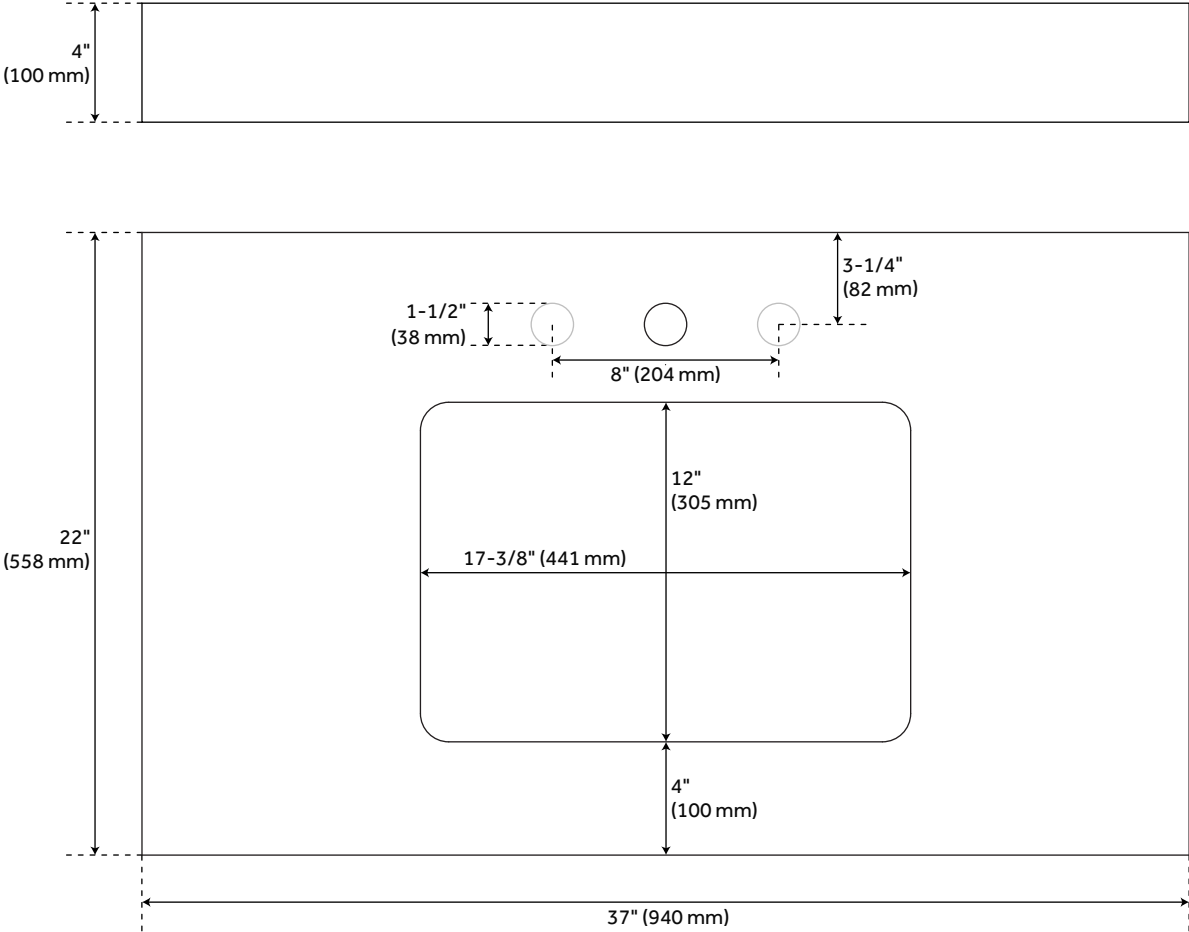

37" X 22" 3CM MARBLE VANITY TOP FOR RECTANGULAR UNDERMOUNT SINK - CARRARA -

SKU: 940262-RUMB

Code: SH476784, SH476782, SH476783

FEATURES

- Assembly Required: Yes
- Number of Basins: 1
- Sink Installation: Undermount - Rectangle
- Vanity Top Options: Carrara Marble
- Basin Length: 18-1/8"
- Basin Width: 12-3/4"
- Fits Drain Hole Size: 1-1/2"
- Faucet Included: No
- Vanity Top Material: Marble
- Sink Material: Porcelain
- Vanity Top Thickness: 3cm
- Sink Included: Yes
- Sink Color: White
- Vanity Top Depth: 22"
- Vanity Top Width: 37"
- Backsplash: Yes

REVISED 4/6/2023

37" X 22" 3CM MARBLE VANITY TOP FOR RECTANGULAR UNDERMOUNT SINK - CARRARA -

SKU: 940262-RUMB

Code: SH476784, SH476782, SH476783

ADDITIONAL FEATURES

- Polished Carrara Marble is sourced from Italy.
- Includes countertop, backsplash, and white porcelain sink.
- Each stone top is carved from a single piece of stone and will feature natural variations.
- See Installation Instructions for directions to attach the vanity top and sink.
- See Sink Bracket Specifications to ensure your vanity interior will accommodate sink and brackets.

REVISED 4/6/2023

37" X 22" 3CM MARBLE VANITY TOP FOR RUMB SINK - CARRARA

All dimensions and specifications are nominal and may vary. Use actual products for accuracy in critical situations.

31" X 22" 3CM MARBLE VANITY TOP FOR RUMB SINK - WHITE PORCELAIN SINK

All dimensions and specifications are nominal and may vary. Use actual products for accuracy in critical situations.