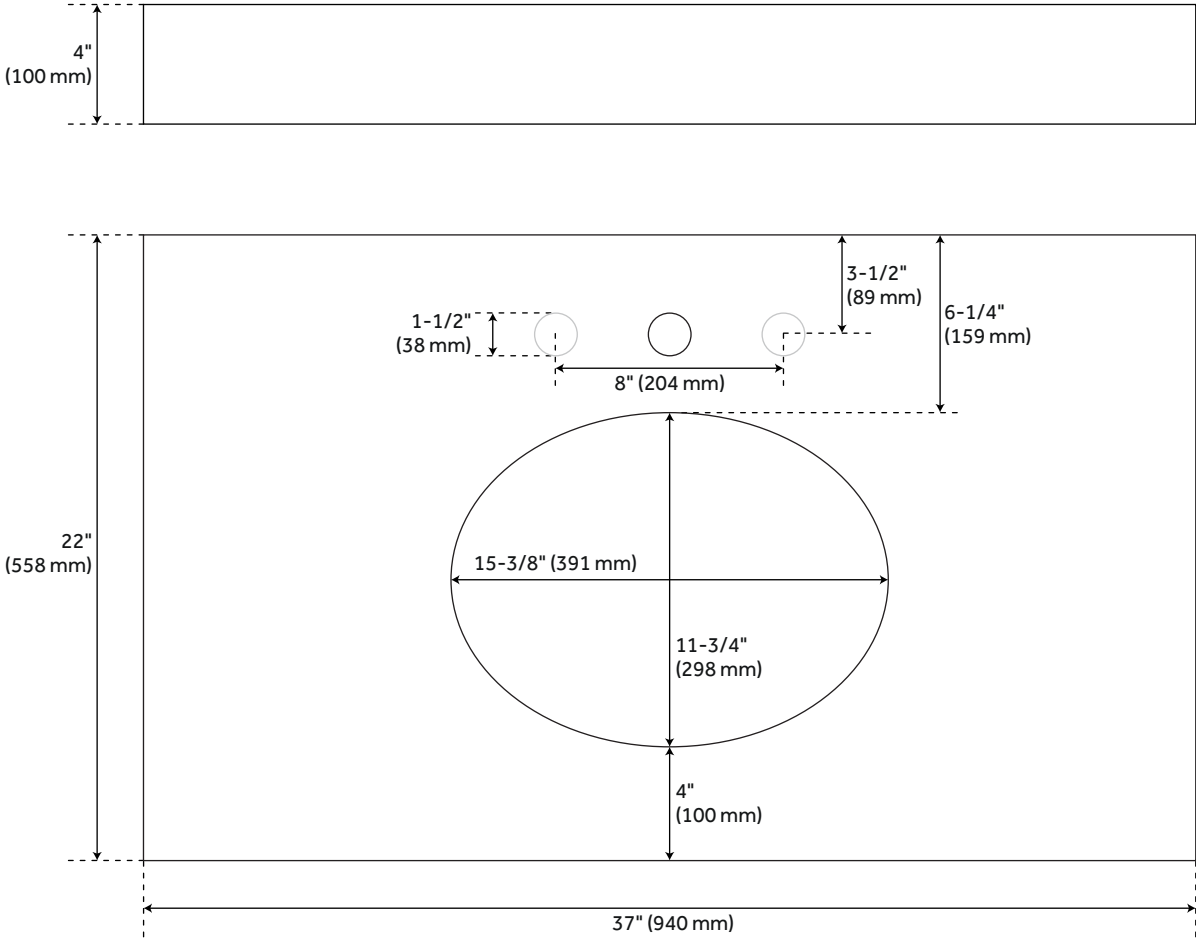

37" X 22" 3CM QUARTZ VANITY TOP FOR UNDERMOUNT SINK - ARCTIC WHITE - WHITE

SKU: 940277-UM

Code: SH476788, SH476787

FEATURES

- Assembly Required: Yes
- Number of Basins: 1
- Sink Installation: Undermount - Oval
- Vanity Top Options: Arctic White Quartz
- Basin Length: 16"
- Basin Width: 12-1/2"
- Fits Drain Hole Size: 1-1/2"
- Faucet Included: No
- Vanity Top Material: Quartz
- Sink Material: Porcelain
- Vanity Top Thickness: 3cm
- Sink Included: Yes
- Sink Color: White
- Vanity Top Depth: 22"
- Vanity Top Width: 37"
- Backsplash: Yes

REVISED 4/6/2023

37" X 22" 3CM QUARTZ VANITY TOP FOR UNDERMOUNT SINK - ARCTIC WHITE - WHITE

SKU: 940277-UM

Code: SH476788, SH476787

ADDITIONAL FEATURES

- Includes countertop, backsplash, and white porcelain sink.
- See Installation Instructions for directions to attach the vanity top and sink.

REVISED 4/6/2023

37" X 22" 3CM QUARTZ VANITY TOP FOR UM SINK - ARCTIC WHITE

All dimensions and specifications are nominal and may vary. Use actual products for accuracy in critical situations.

37" X 22" 3CM QUARTZ VANITY TOP FOR UM SINK - WHITE PORCELAIN SINK

All dimensions and specifications are nominal and may vary. Use actual products for accuracy in critical situations.