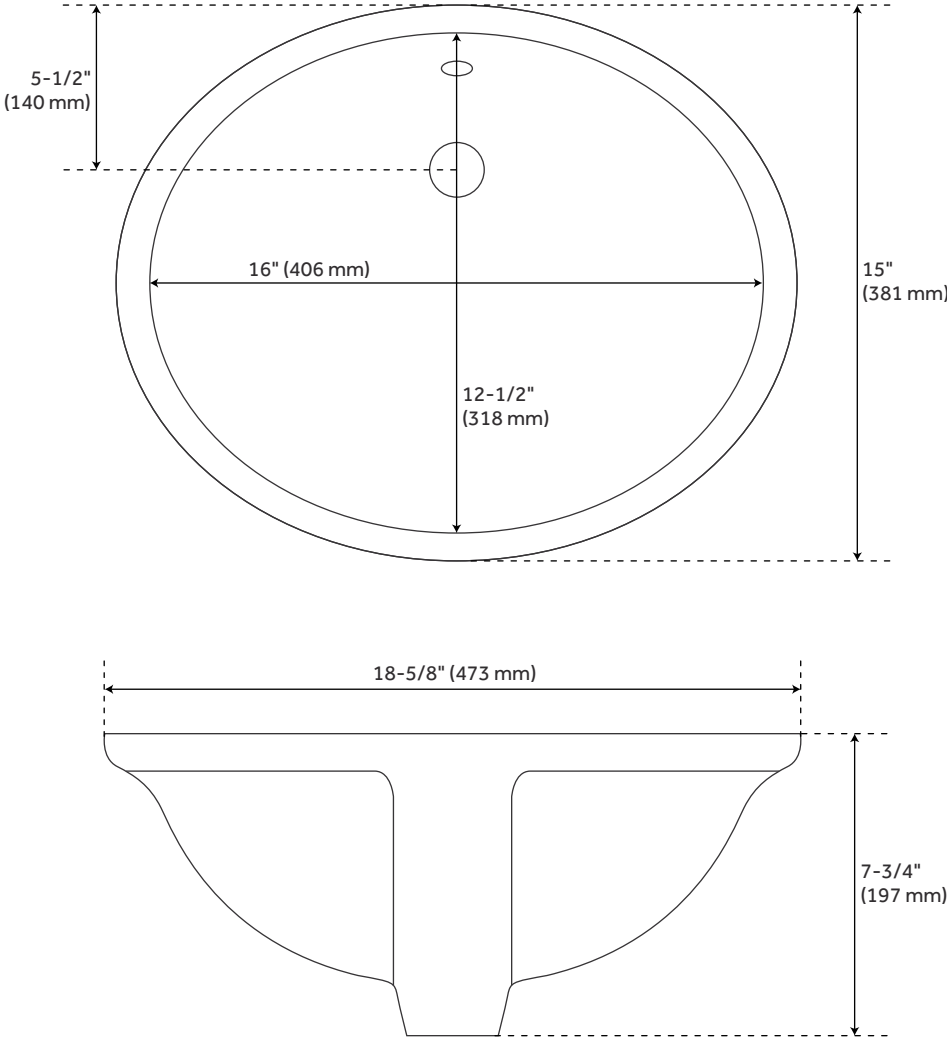

37" X 22" 3CM QUARTZ VANITY TOP FOR UNDERMOUNT SINK - ARCTIC WHITE - WHITE

SKU: 940277-UM

Code: SH476788, SH476787

FEATURES

- Assembly Required: Yes
- Number of Basins: 1
- Sink Installation: Undermount - Oval
- Vanity Top Options: Arctic White Quartz
- Basin Length: 16"
- Basin Width: 12-1/2"
- Fits Drain Hole Size: 1-1/2"
- Faucet Included: No
- Vanity Top Material: Quartz
- Sink Material: Porcelain
- Vanity Top Thickness: 3cm
- Sink Included: Yes
- Sink Color: White
- Vanity Top Depth: 22"
- Vanity Top Width: 37"
- Backsplash: Yes

REVISED 4/6/2023

37" X 22" 3CM QUARTZ VANITY TOP FOR UNDERMOUNT SINK - ARCTIC WHITE - WHITE

SKU: 940277-UM

Code: SH476788, SH476787

ADDITIONAL FEATURES

- Includes countertop, backsplash, and white porcelain sink.
- See Installation Instructions for directions to attach the vanity top and sink.

REVISED 4/6/2023

37" X 22" 3CM QUARTZ VANITY TOP FOR UM SINK - ARCTIC WHITE

All dimensions and specifications are nominal and may vary. Use actual products for accuracy in critical situations.

37" X 22" 3CM QUARTZ VANITY TOP FOR UM SINK - WHITE PORCELAIN SINK