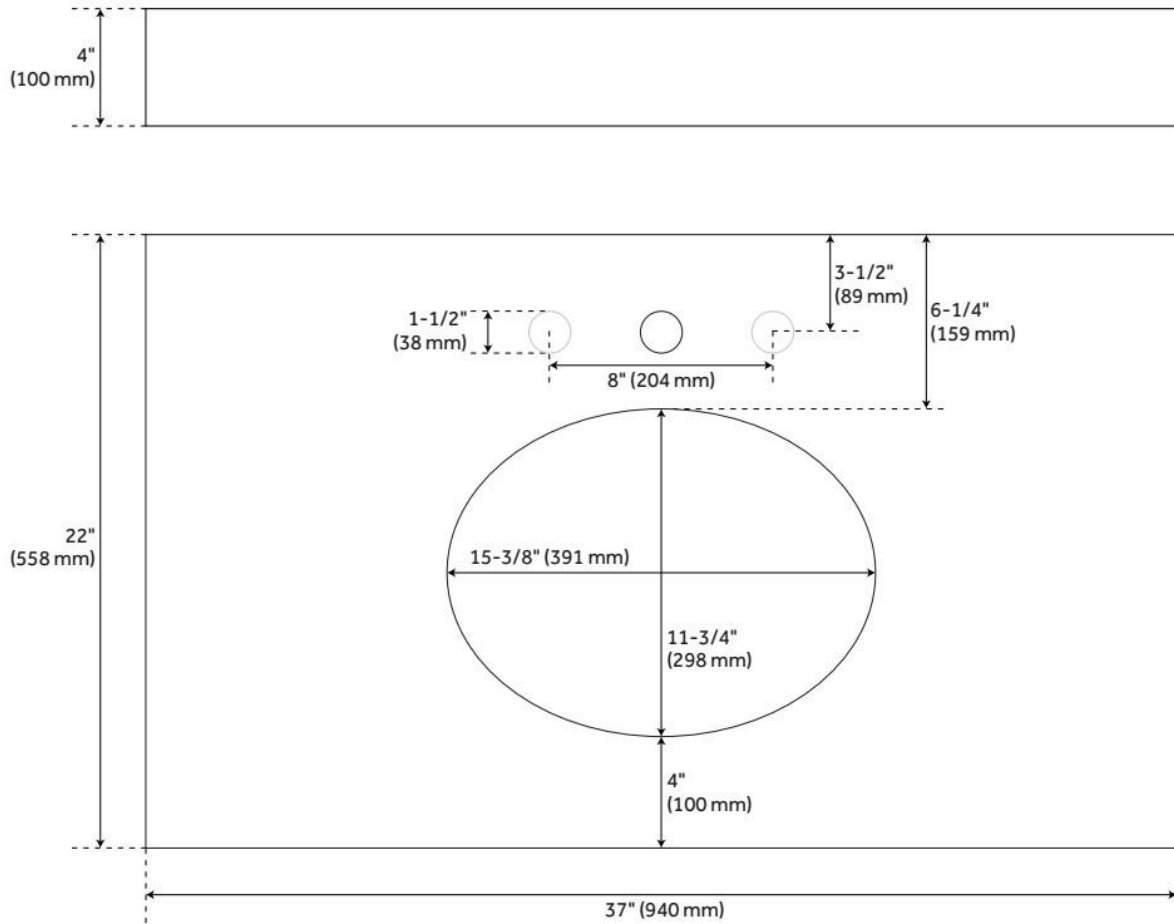

37" X 22" 3CM QUARTZ VANITY TOP FOR UNDERMOUNT SINK - ARCTIC WHITE - WHITE

SKU: 940277-UM

Code: SH476788, SH476787

REVISED 8/7/2024