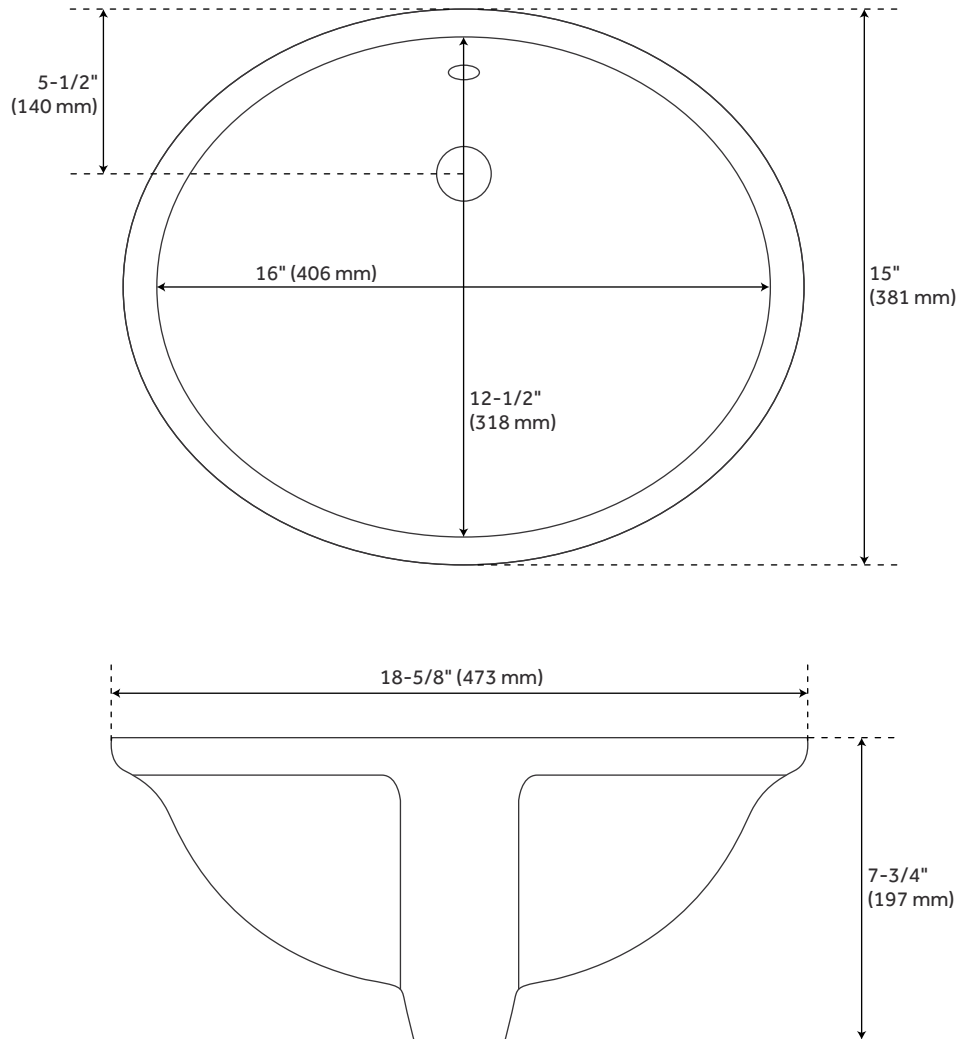

37" X 22" 3CM QUARTZ VANITY TOP FOR UNDERMOUNT SINK - ARCTIC WHITE - WHITE

SKU: 940277-UM

Code: SH476788, SH476787

FEATURES

Vanity Top Options: Arctic White Quartz

Sink Material: Porcelain

Vanity Top Material: Quartz

FEATURES

Material: Porcelain
Product Finish: White

ASME A112.19.2/CSA B45.1, Massachusetts Accepted, LISTED ID: 506895

ADDITIONAL FEATURES

REVISED 8/7/2024

73" X 22" 3CM QUARTZ DOUBLE VANITY TOP FOR UM SINK - WHITE PORCELAIN SINK

All dimensions and specifications are nominal and may vary. Use actual products for accuracy in critical situations.