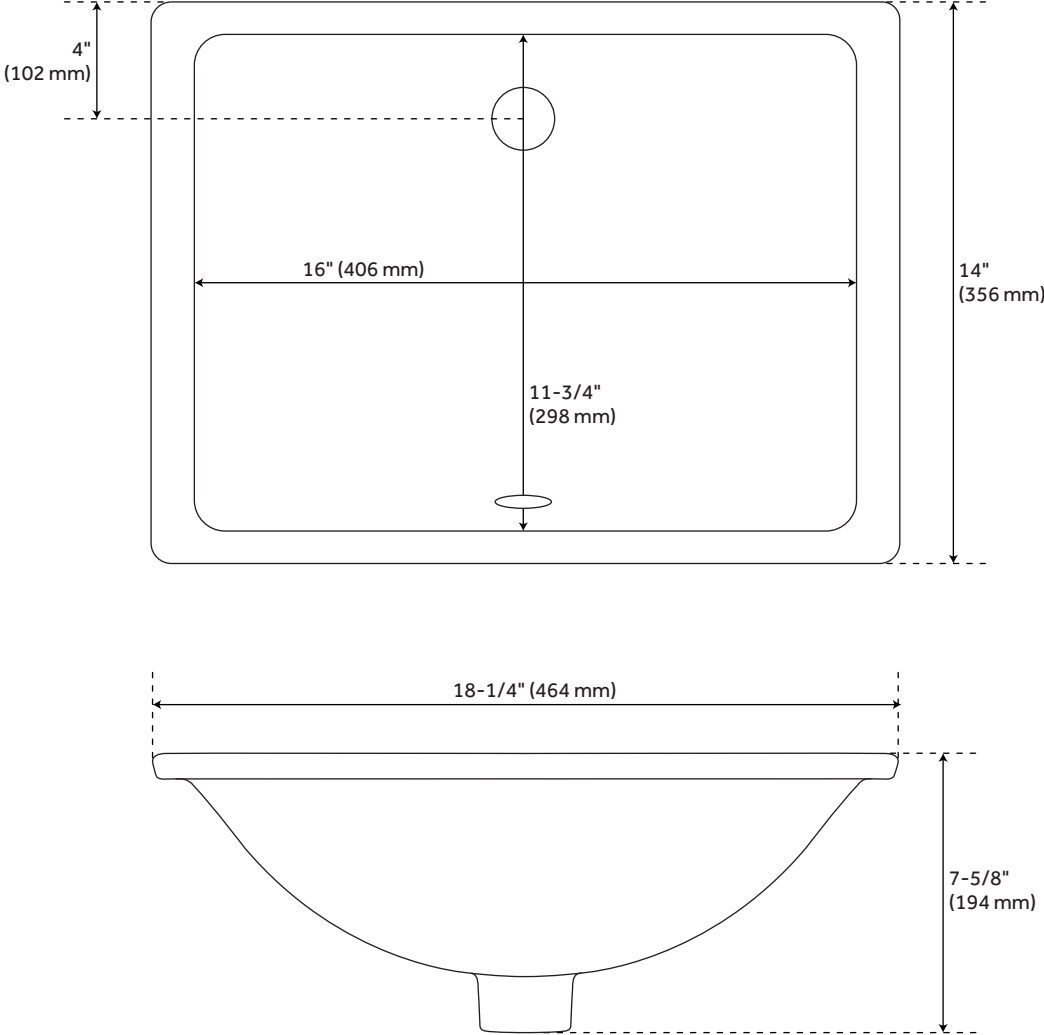

## FEATURES

Assembly Required: Yes  
Number of Basins: 1  
Sink Installation: Undermount - Rectangle  
Vanity Top Options: Arctic White Quartz  
Basin Length: 18-1/8"  
Basin Width: 12-3/4"  
Fits Drain Hole Size: 1-1/2"  
Faucet Included: No  
Vanity Top Material: Quartz  
Sink Material: Porcelain  
Vanity Top Thickness: 3cm  
Sink Included: Yes  
Sink Color: White  
Vanity Top Depth: 22"  
Vanity Top Width: 37"  
Backsplash: Yes

## ADDITIONAL FEATURES

- Includes countertop, backsplash, and white porcelain sink.
- See Installation Instructions for directions to attach the vanity top and sink.
- See Sink Bracket Specifications to ensure your vanity interior will accommodate sink and brackets.

# 37" X 22" 3CM QUARTZ VANITY TOP FOR RUMB SINK - ARCTIC WHITE

All dimensions and specifications are nominal and may vary. Use actual products for accuracy in critical situations.

# 37" X 22" 3CM QUARTZ VANITY TOP FOR RUMB SINK - WHITE PORCELAIN SINK

All dimensions and specifications are nominal and may vary. Use actual products for accuracy in critical situations.