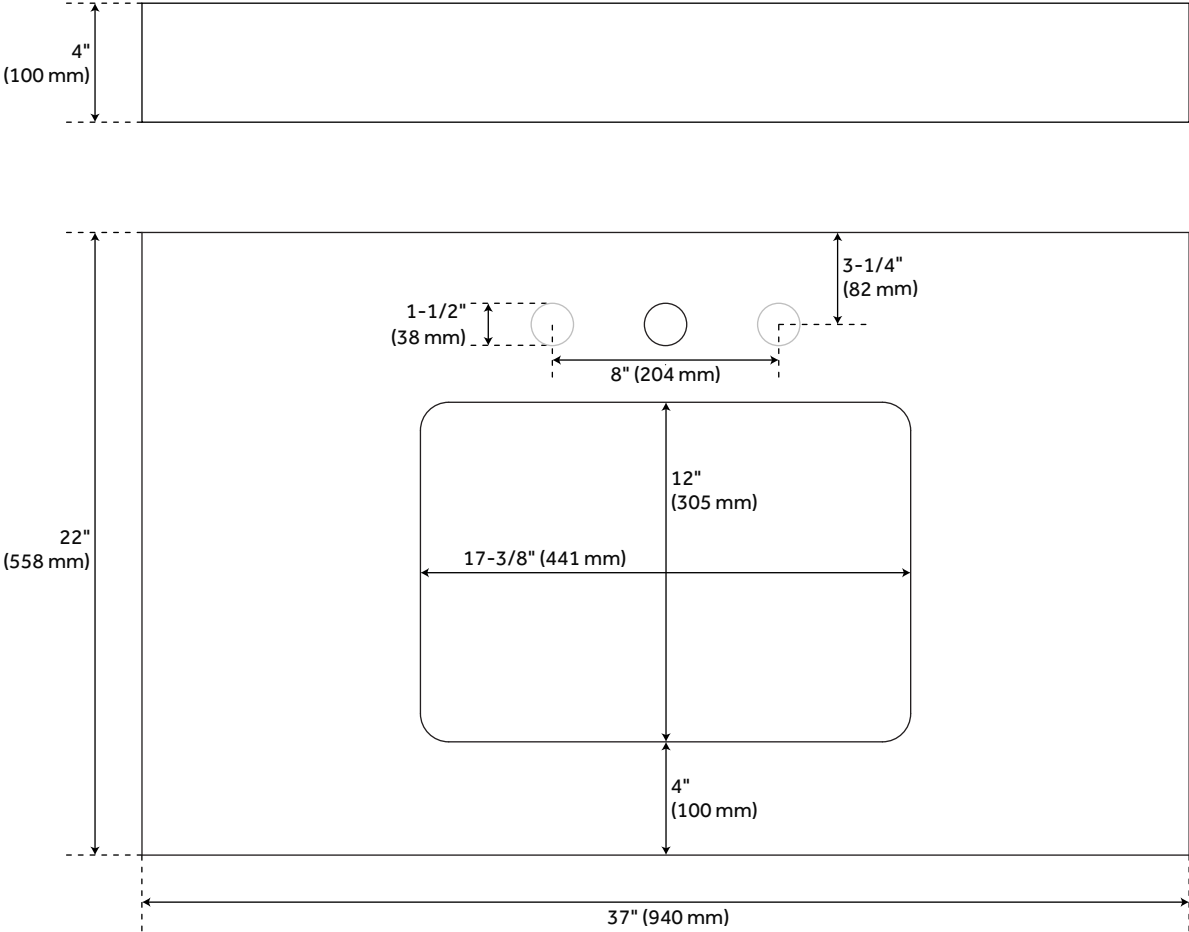

## FEATURES

Assembly Required: Yes  
Number of Basins: 1  
Sink Installation: Undermount - Rectangle  
Vanity Top Options: Arctic White Quartz  
Basin Length: 18-1/8"  
Basin Width: 12-3/4"  
Fits Drain Hole Size: 1-1/2"  
Faucet Included: No  
Vanity Top Material: Quartz  
Sink Material: Porcelain  
Vanity Top Thickness: 3cm  
Sink Included: Yes  
Sink Color: White  
Vanity Top Depth: 22"  
Vanity Top Width: 37"  
Backsplash: Yes

## ADDITIONAL FEATURES

- Includes countertop, backsplash, and white porcelain sink.
- See Installation Instructions for directions to attach the vanity top and sink.
- See Sink Bracket Specifications to ensure your vanity interior will accommodate sink and brackets.

# 37" X 22" 3CM QUARTZ VANITY TOP FOR RUMB SINK - ARCTIC WHITE

All dimensions and specifications are nominal and may vary. Use actual products for accuracy in critical situations.

# 37" X 22" 3CM QUARTZ VANITY TOP FOR RUMB SINK - WHITE PORCELAIN SINK

All dimensions and specifications are nominal and may vary. Use actual products for accuracy in critical situations.