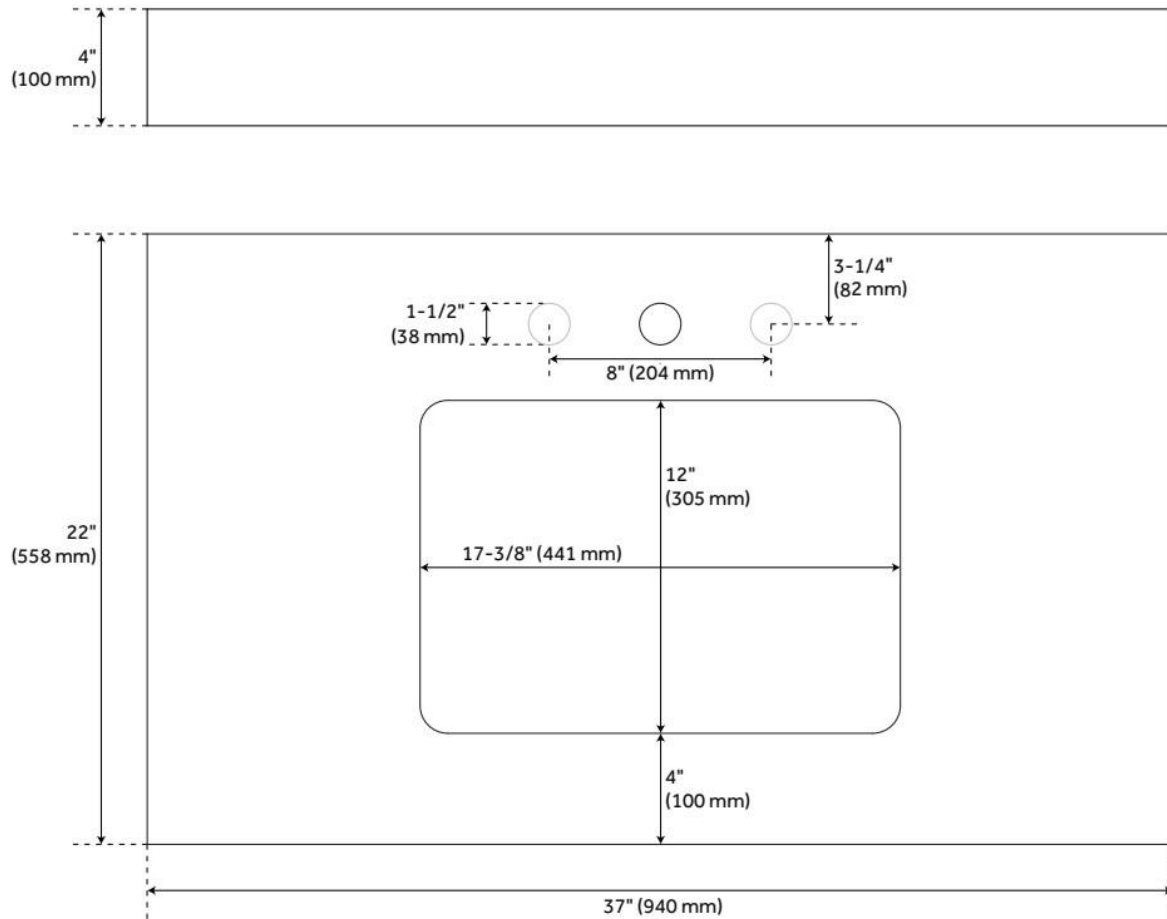

37"X 22" 3CM QUARTZ VANITY TOP FOR RECTANGULAR UNDERMOUNT SINK - ARCTIC WHITE -

SKU: 940283-RUMB

Code: SH476791, SH476789, SH476790

FEATURES

Vanity Top Options: Arctic White Quartz
Sink Material: Porcelain
Vanity Top Material: Quartz
Sink Installation: Undermount - Rectangle
Sink Included: Yes
Basin Overflow Yes
Sink Color: White
Backsplash: Yes

ASME A112.19.2/CSA B45.1, Massachusetts Accepted, LISTED ID: 506897

ADDITIONAL FEATURES

- Includes countertop, backsplash, and white porcelain sink.
- See Installation Instructions for directions to attach the vanity top and sink.
- See Sink Bracket Specifications to ensure your vanity interior will accommodate sink and brackets.

REVISED 8/19/2024

37"X 22" 3CM QUARTZ VANITY TOP FOR RECTANGULAR UNDERMOUNT SINK - ARCTIC WHITE -

SKU: 940283-RUMB

Code: SH476791, SH476789, SH476790

REVISED 8/19/2024

RECTANGULAR PORCELAIN UNDERMOUNT BATHROOM SINK - WHITE

SKU: 416462
Code: SH416462

FEATURES

Material: Porcelain
Product Finish: White
Installation Type: Undermount
Shape: Rectangle
Drain Placement: Center
Fits Drain Hole Size: 1-1/2"
Faucet Centers: No Faucet Hole
Overflow Hole: Yes
Mounting Hardware Included: Yes