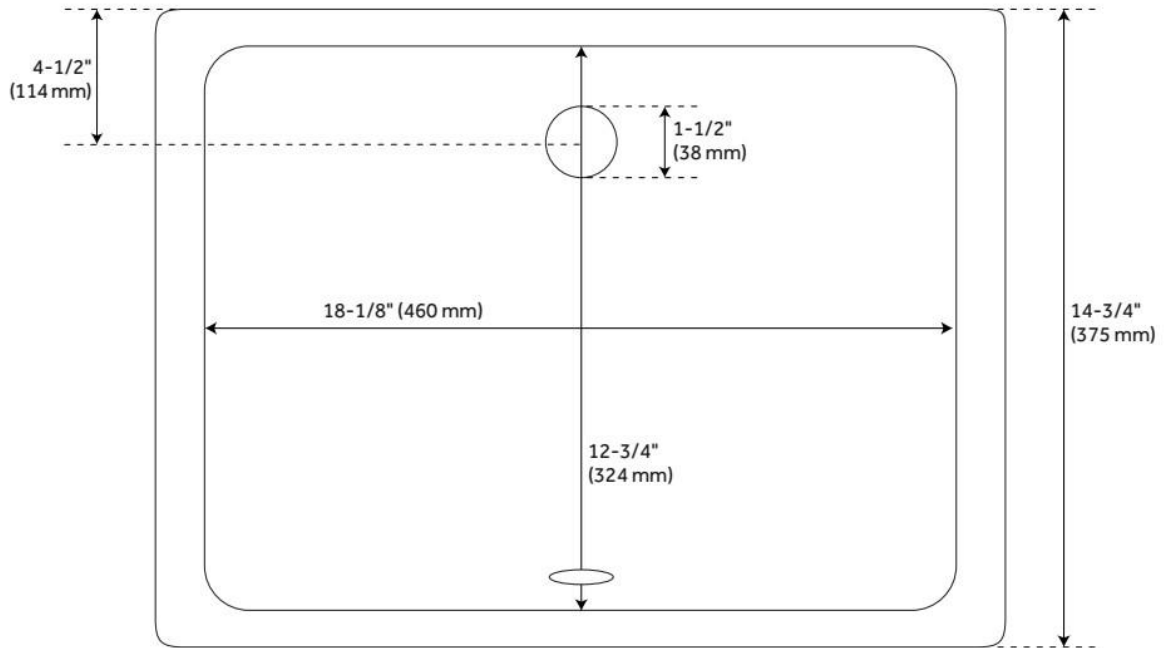

SKU: 416462
Code: SH416462

FEATURES

Material: Porcelain
Product Finish: White
Installation Type: Undermount
Shape: Rectangle
Drain Placement: Center
Fits Drain Hole Size: 1-1/2"
Faucet Centers: No Faucet Hole
Overflow Hole: Yes
Mounting Hardware Included: Yes

ASME A112.19.2/CSA B45.1, Massachusetts Accepted, LISTED ID: 506897

ADDITIONAL FEATURES

- Includes optional Chrome overflow cover.

REVISED 7/29/2024

RECTANGULAR PORCELAIN UNDERMOUNT BATHROOM SINK - WHITE

SKU: 416462
Code: SH416462