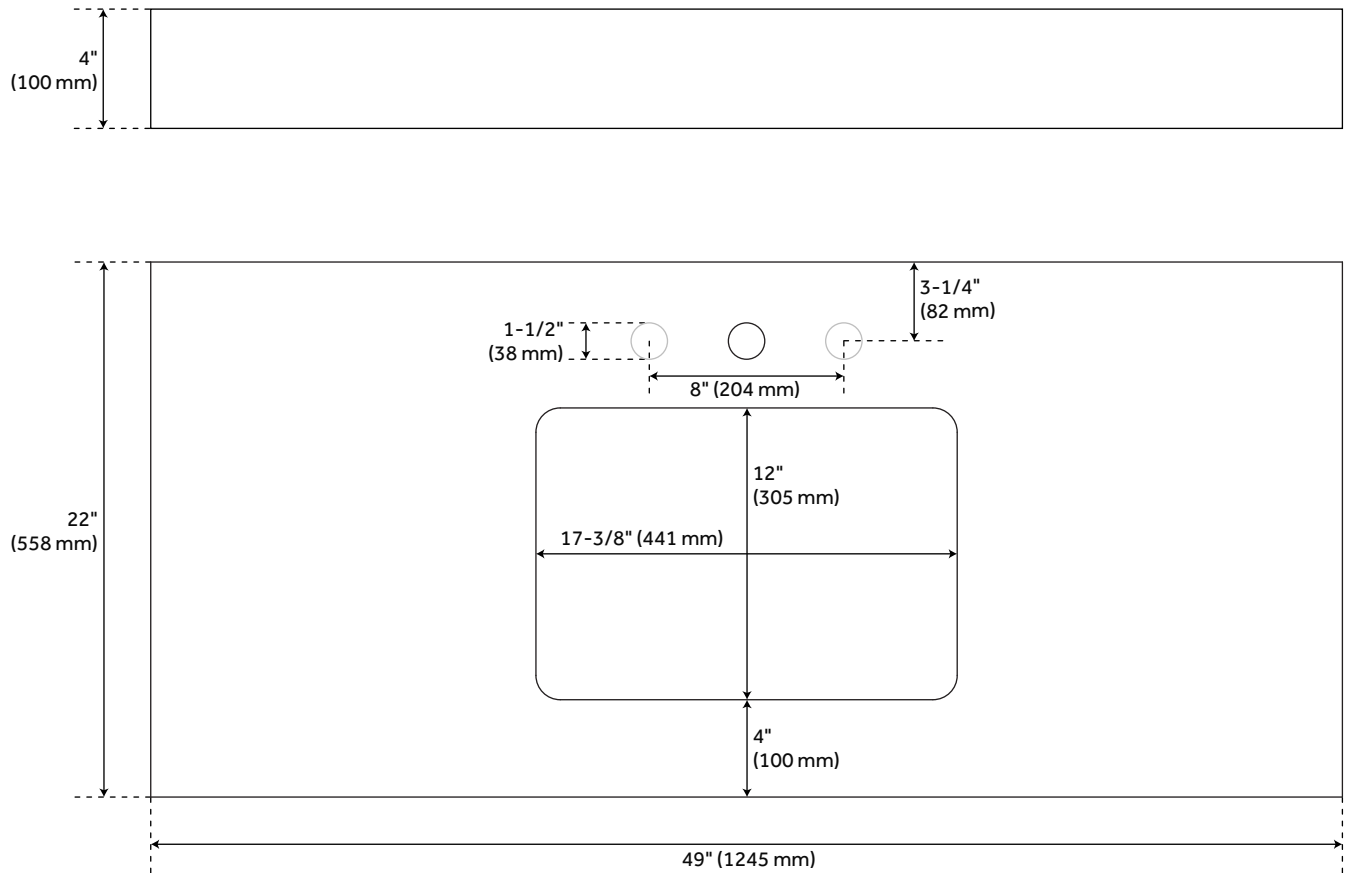

49" X 22" 3CM MARBLE VANITY TOP FOR RUMB SINK - CARRARA

All dimensions and specifications are nominal and may vary. Use actual products for accuracy in critical situations.