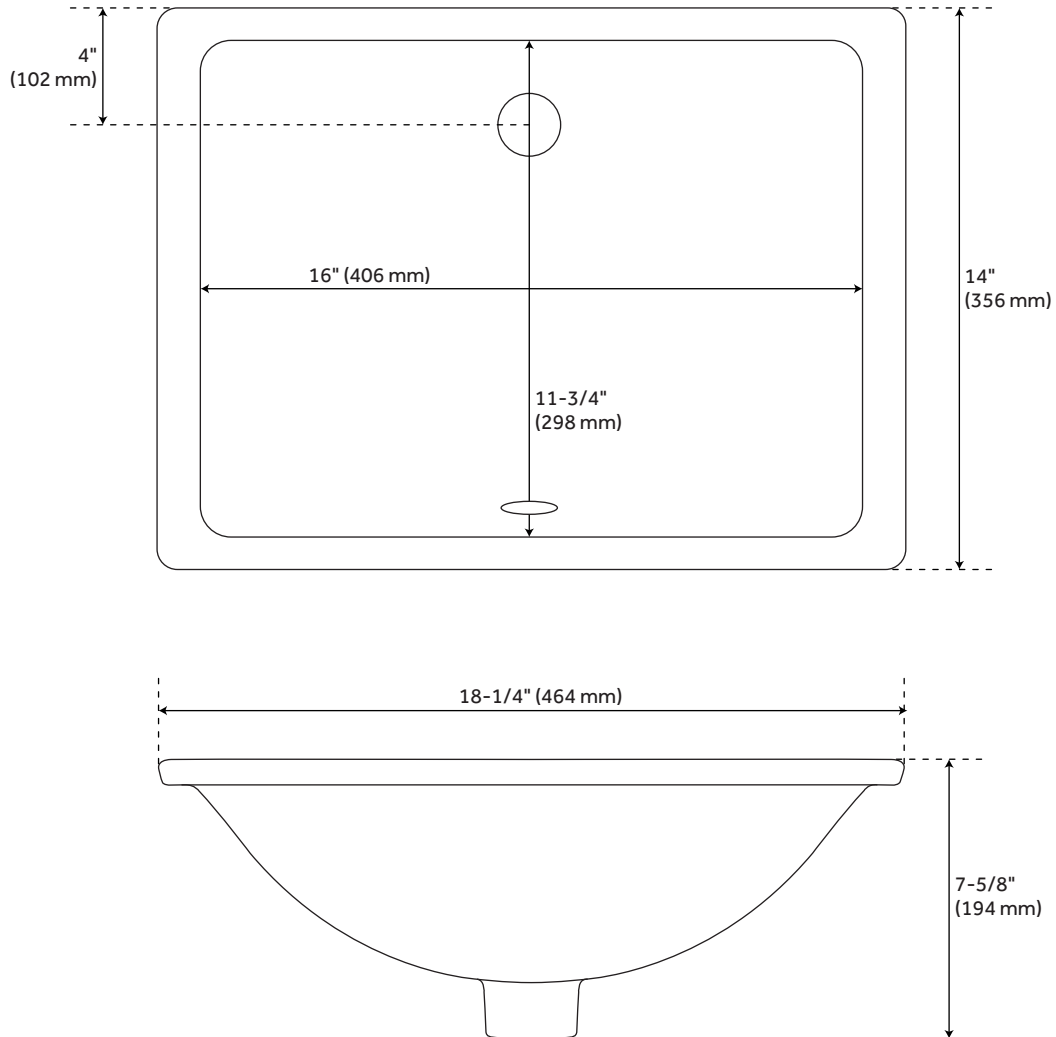

Faucet Included: No

Vanity Top Material: Marble

Sink Material: Porcelain

Vanity Top Thickness: 3cm

Sink Included: Yes

Sink Color: White

Vanity Top Depth: 22"

Vanity Top Width: 49"

## ADDITIONAL FEATURES

- Polished Carrara Marble is sourced from Italy.
- Includes countertop, backsplash, and white porcelain sink.
- Each stone top is carved from a single piece of stone and will feature natural variations.
- See Installation Instructions for directions to attach the vanity top and sink.
- See Sink Bracket Specifications to ensure your vanity interior will accommodate sink and brackets.

# 49" X 22" 3CM MARBLE VANITY TOP FOR RUMB SINK - CARRARA

All dimensions and specifications are nominal and may vary. Use actual products for accuracy in critical situations.

# 49" X 22" 3CM MARBLE VANITY TOP FOR RUMB SINK - WHITE PORCELAIN SINK

All dimensions and specifications are nominal and may vary. Use actual products for accuracy in critical situations.