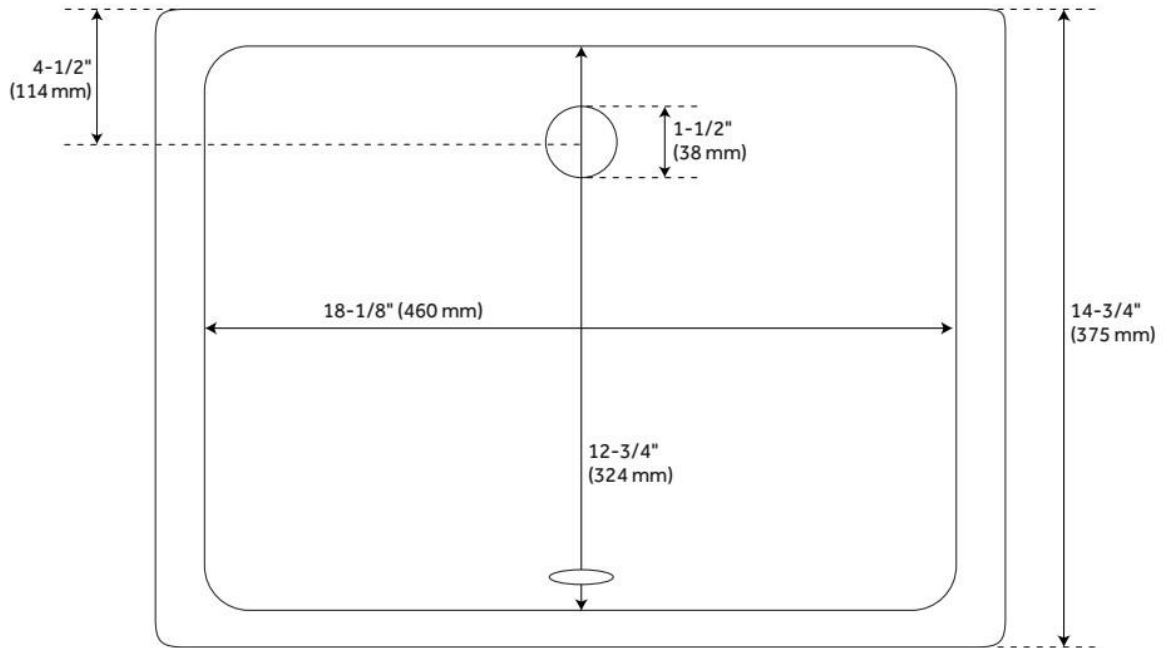

SKU: 416462
Code: SH416462

FEATURES

Material: Porcelain
Product Finish: White
Installation Type: Undermount
Shape: Rectangle
Drain Placement: Center
Fits Drain Hole Size: 1-1/2"
Faucet Centers: No Faucet Hole
Overflow Hole: Yes
Mounting Hardware Included: Yes

ASME A112.19.2/CSA B45.1, Massachusetts Accepted, LISTED ID: 506897

ADDITIONAL FEATURES

- Includes optional Chrome overflow cover.

REVISED 7/29/2024

RECTANGULAR PORCELAIN UNDERMOUNT BATHROOM SINK - WHITE

SKU: 416462
Code: SH416462