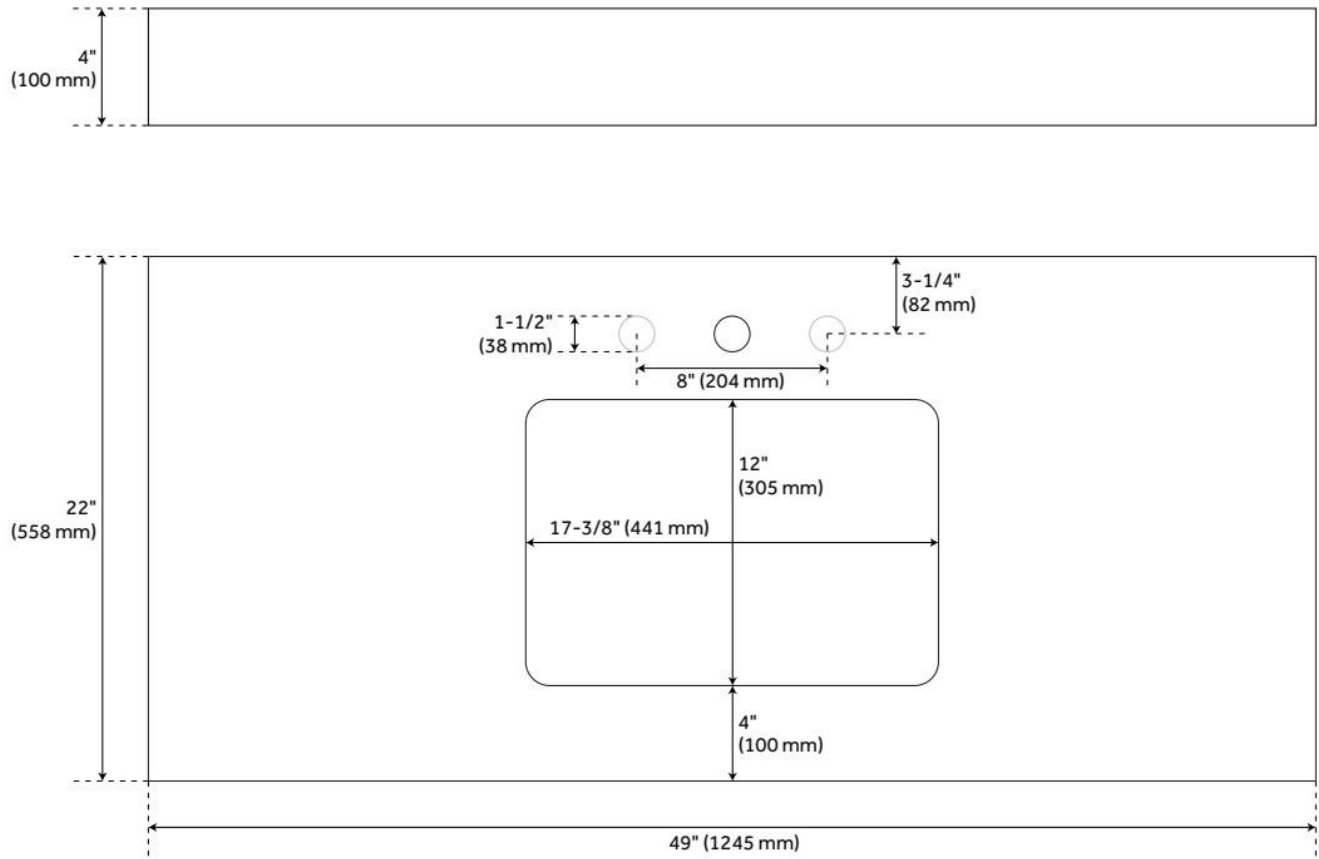

Sink Installation: Undermount - Rectangle

Sink Included: Yes

Basin Overflow Yes

Sink Color: White

Backsplash: Yes

ASME A112.19.2/CSA B45.1, Massachusetts Accepted, LISTED ID: 506897

ADDITIONAL FEATURES

- Polished Carrara Marble is sourced from Italy.
- Includes countertop, backsplash, and white porcelain sink.
- Each stone top is carved from a single piece of stone and will feature natural variations.
- See Installation Instructions for directions to attach the vanity top and sink.
- See Sink Bracket Specifications to ensure your vanity interior will accommodate sink and brackets.

REVISED 8/19/2024

49" X 22" 3CM MARBLE VANITY TOP FOR RECTANGULAR UNDERMOUNT SINK - CARRARA -

SKU: 940325-RUMB

Code: SH476803, SH476801, SH476802

REVISED 8/19/2024

RECTANGULAR PORCELAIN UNDERMOUNT BATHROOM SINK - WHITE

SKU: 416462
Code: SH416462

FEATURES

Material: Porcelain
Product Finish: White
Installation Type: Undermount
Shape: Rectangle
Drain Placement: Center
Fits Drain Hole Size: 1-1/2"
Faucet Centers: No Faucet Hole
Overflow Hole: Yes
Mounting Hardware Included: Yes