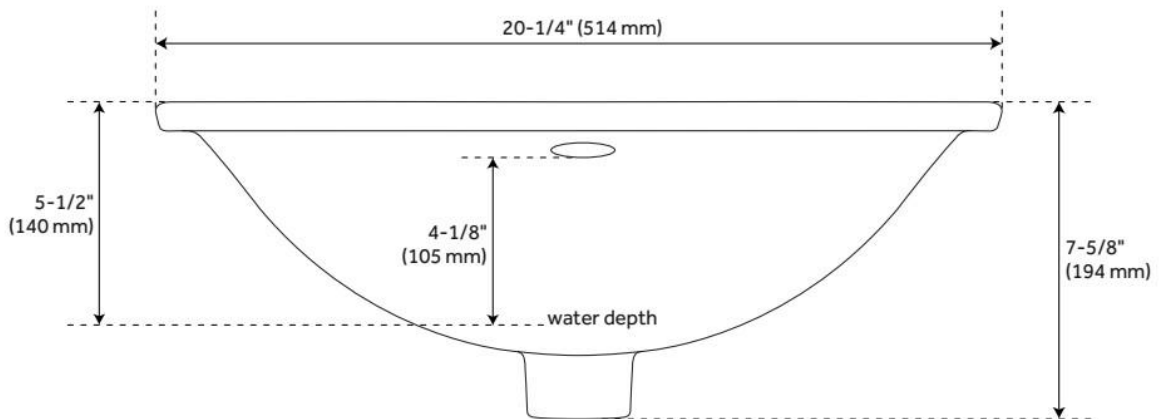

RECTANGULAR PORCELAIN UNDERMOUNT BATHROOM SINK - WHITE

SKU: 416462
Code: SH416462

REVISED 7/29/2024