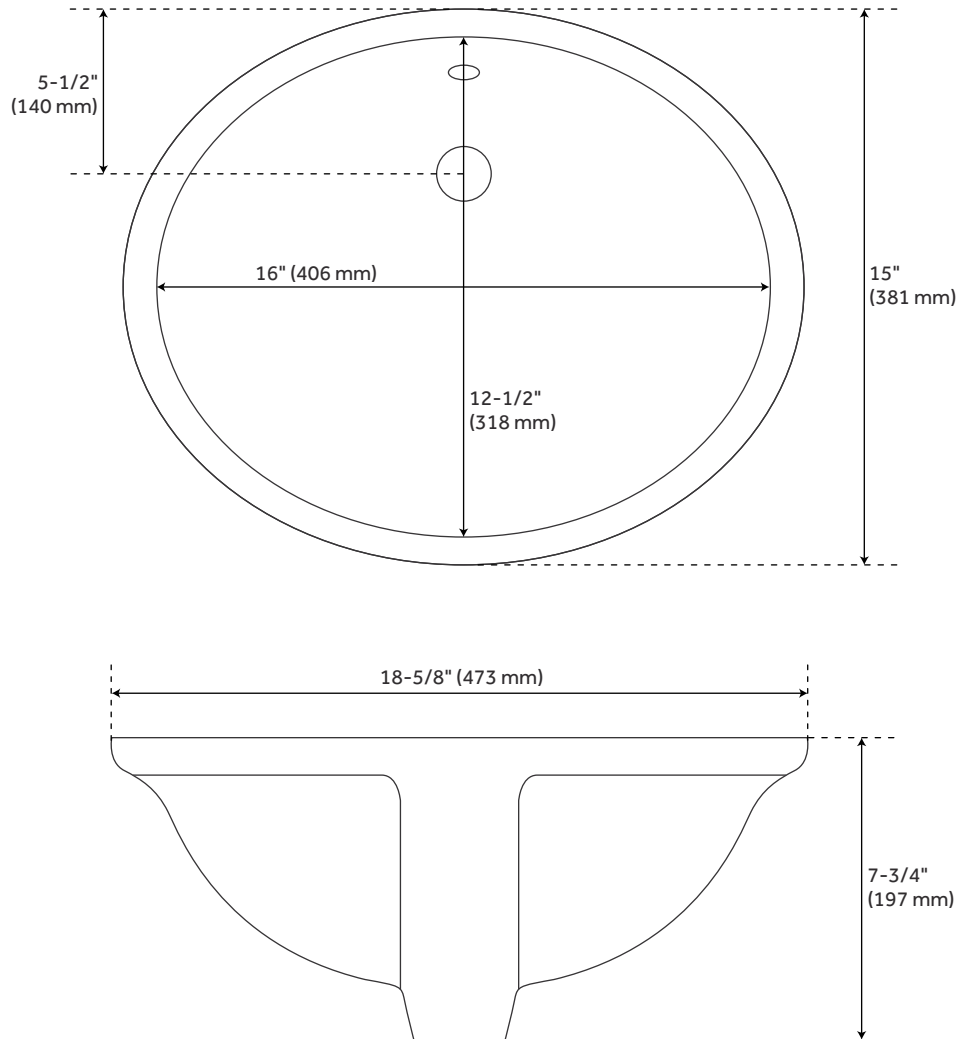

Basin Length: 16"

Basin Width: 12-1/2"

Fits Drain Hole Size: 1-1/2"

Faucet Included: No

Vanity Top Material: Quartz

Sink Material: Porcelain

Vanity Top Thickness: 3cm

Sink Included: Yes

Sink Color: White

Vanity Top Depth: 22"

Vanity Top Width: 49"

Backsplash: Yes

REVISED 4/6/2023

49" X 22" 3CM QUARTZ VANITY TOP FOR UNDERMOUNT SINK - ARCTIC WHITE - WHITE

SKU: 940340-UM

Code: SH476807, SH476806

ADDITIONAL FEATURES

- Includes countertop, backsplash, and white porcelain sink.
- See Installation Instructions for directions to attach the vanity top and sink.

REVISED 4/6/2023

49" X 22" 3CM QUARTZ VANITY TOP FOR UM SINK - ARCTIC WHITE

All dimensions and specifications are nominal and may vary. Use actual products for accuracy in critical situations.

49" X 22" 3CM QUARTZ VANITY TOP FOR UM SINK - WHITE PORCELAIN SINK

All dimensions and specifications are nominal and may vary. Use actual products for accuracy in critical situations.