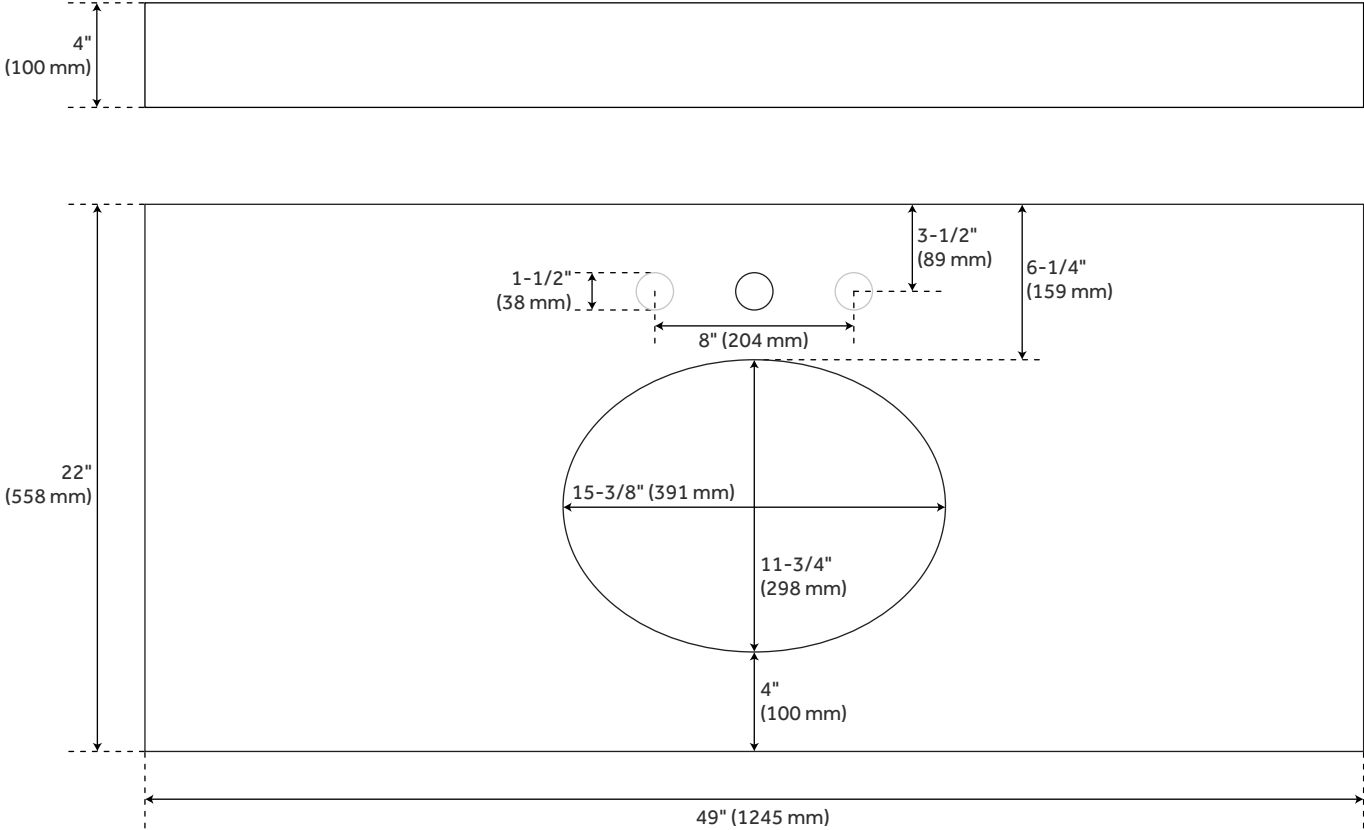

Basin Length: 16"

Basin Width: 12-1/2"

Fits Drain Hole Size: 1-1/2"

Faucet Included: No

Vanity Top Material: Quartz

Sink Material: Porcelain

Vanity Top Thickness: 3cm

Sink Included: Yes

Sink Color: White

Vanity Top Depth: 22"

Vanity Top Width: 49"

Backsplash: Yes

REVISED 4/6/2023

49" X 22" 3CM QUARTZ VANITY TOP FOR UNDERMOUNT SINK - ARCTIC WHITE - WHITE

SKU: 940340-UM

Code: SH476807, SH476806

ADDITIONAL FEATURES

- Includes countertop, backsplash, and white porcelain sink.
- See Installation Instructions for directions to attach the vanity top and sink.

REVISED 4/6/2023

49" X 22" 3CM QUARTZ VANITY TOP FOR UM SINK - ARCTIC WHITE

All dimensions and specifications are nominal and may vary. Use actual products for accuracy in critical situations.

49" X 22" 3CM QUARTZ VANITY TOP FOR UM SINK - WHITE PORCELAIN SINK

All dimensions and specifications are nominal and may vary. Use actual products for accuracy in critical situations.