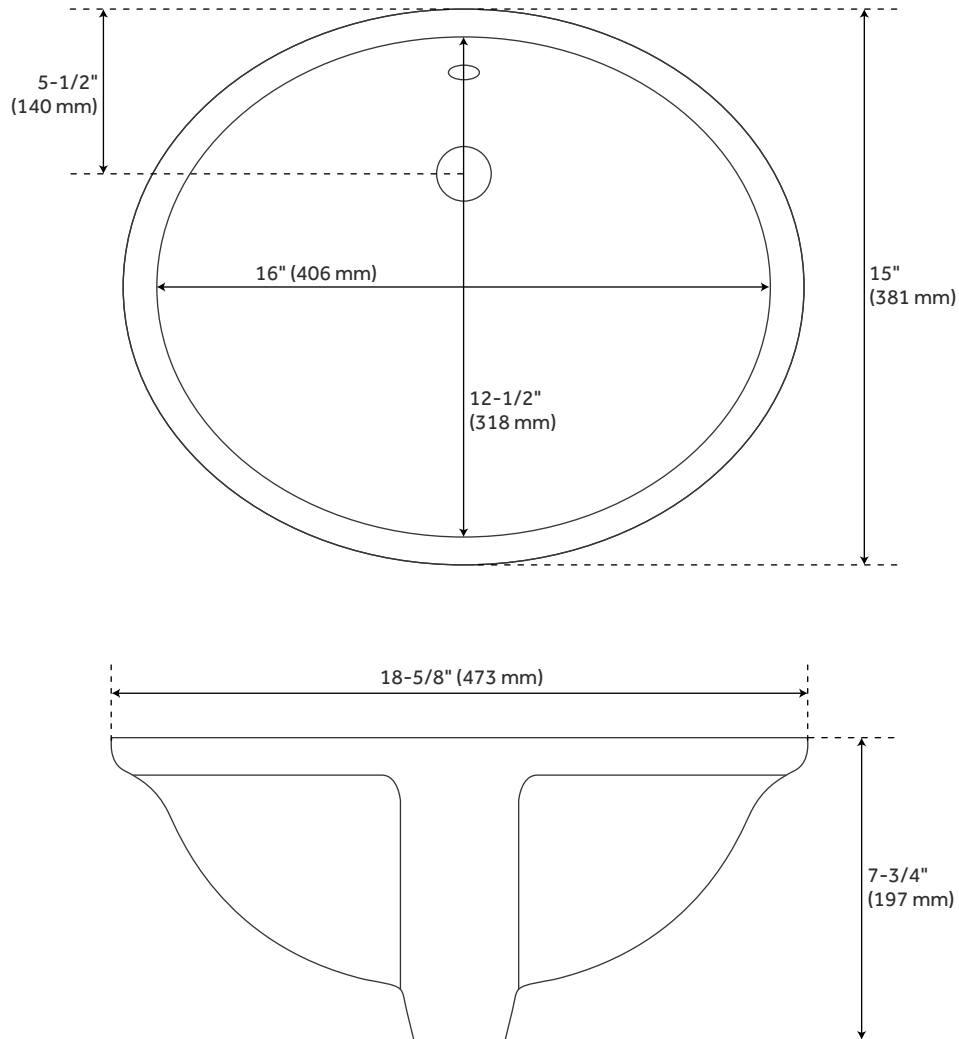

49" X 22" 3CM QUARTZ VANITY TOP FOR UNDERMOUNT SINK - ARCTIC WHITE - WHITE

SKU: 940340-UM

Code: SH476807, SH476806

FEATURES

Material: Quartz

ASME A112.19.2/CSA B45.1, Massachusetts Accepted, LISTED ID: 506895

ADDITIONAL FEATURES

- Includes countertop, backsplash, and white porcelain sink.
- See Installation Instructions for directions to attach the vanity top and sink.

REVISED 8/7/2024

49" X 22" 3CM QUARTZ VANITY TOP FOR UNDERMOUNT SINK - ARCTIC WHITE - WHITE

SKU: 940340-UM

Code: SH476807, SH476806

REVISED 8/7/2024

18" OVAL PORCELAIN UNDERMOUNT BATHROOM SINK - WHITE

SKU: 480953

FEATURES

Material: Porcelain
Product Finish: White

ASME A112.19.2/CSA B45.1, Massachusetts Accepted, LISTED ID: 506895

ADDITIONAL FEATURES

REVISED 8/7/2024

49" X 22" 3CM QUARTZ VANITY TOP FOR UM SINK - WHITE PORCELAIN SINK

All dimensions and specifications are nominal and may vary. Use actual products for accuracy in critical situations.