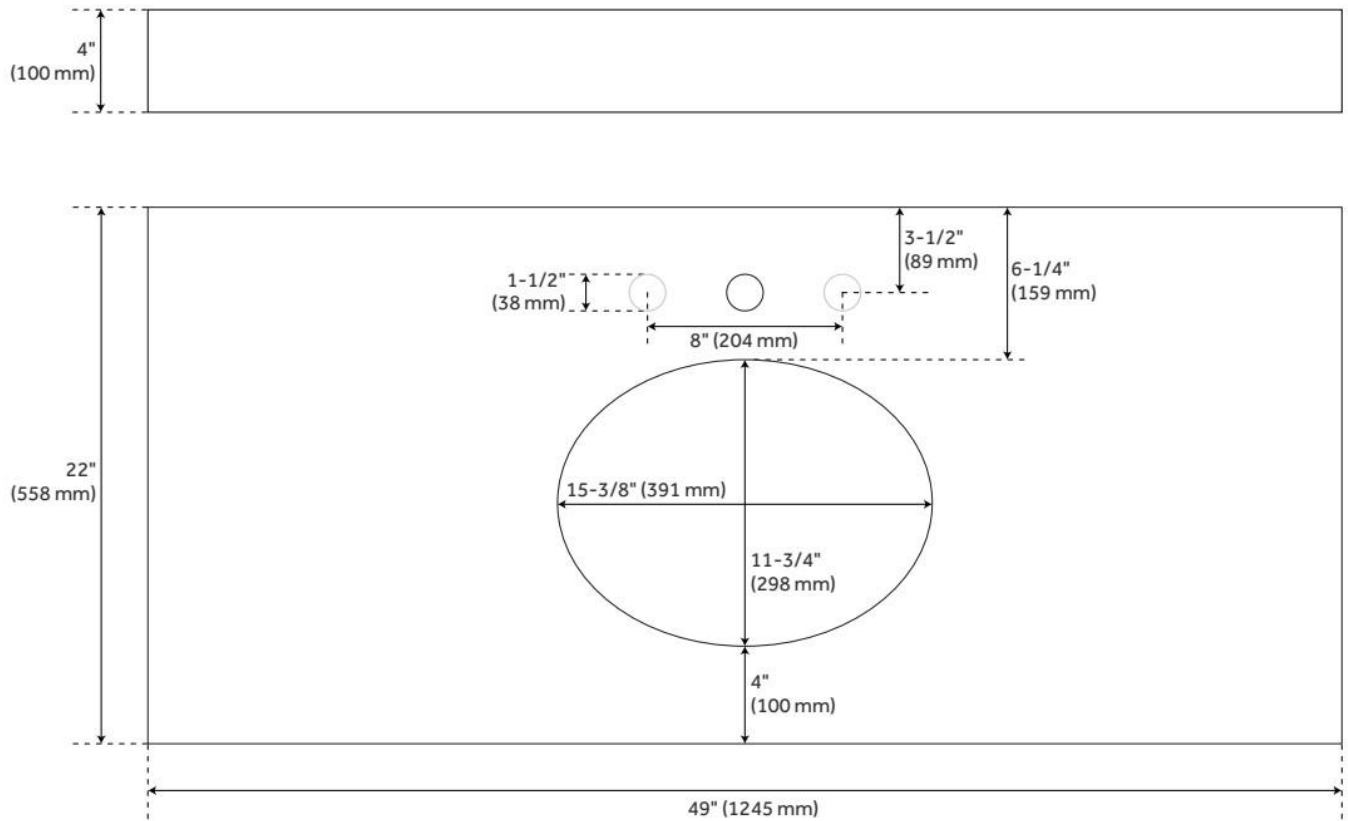

49" X 22" 3CM QUARTZ VANITY TOP FOR UNDERMOUNT SINK - ARCTIC WHITE - WHITE

SKU: 940340-UM

Code: SH476807, SH476806

FEATURES

Material: Quartz

ASME A112.19.2/CSA B45.1, Massachusetts Accepted, LISTED ID: 506895

ADDITIONAL FEATURES

- Includes countertop, backsplash, and white porcelain sink.
- See Installation Instructions for directions to attach the vanity top and sink.

REVISED 8/7/2024

49" X 22" 3CM QUARTZ VANITY TOP FOR UNDERMOUNT SINK - ARCTIC WHITE - WHITE

SKU: 940340-UM

Code: SH476807, SH476806

REVISED 8/7/2024

18" OVAL PORCELAIN UNDERMOUNT BATHROOM SINK - WHITE

SKU: 480953

FEATURES

Material: Porcelain
Product Finish: White

ASME A112.19.2/CSA B45.1, Massachusetts Accepted, LISTED ID: 506895

ADDITIONAL FEATURES

REVISED 8/7/2024

49" X 22" 3CM QUARTZ VANITY TOP FOR UM SINK - WHITE PORCELAIN SINK

All dimensions and specifications are nominal and may vary. Use actual products for accuracy in critical situations.