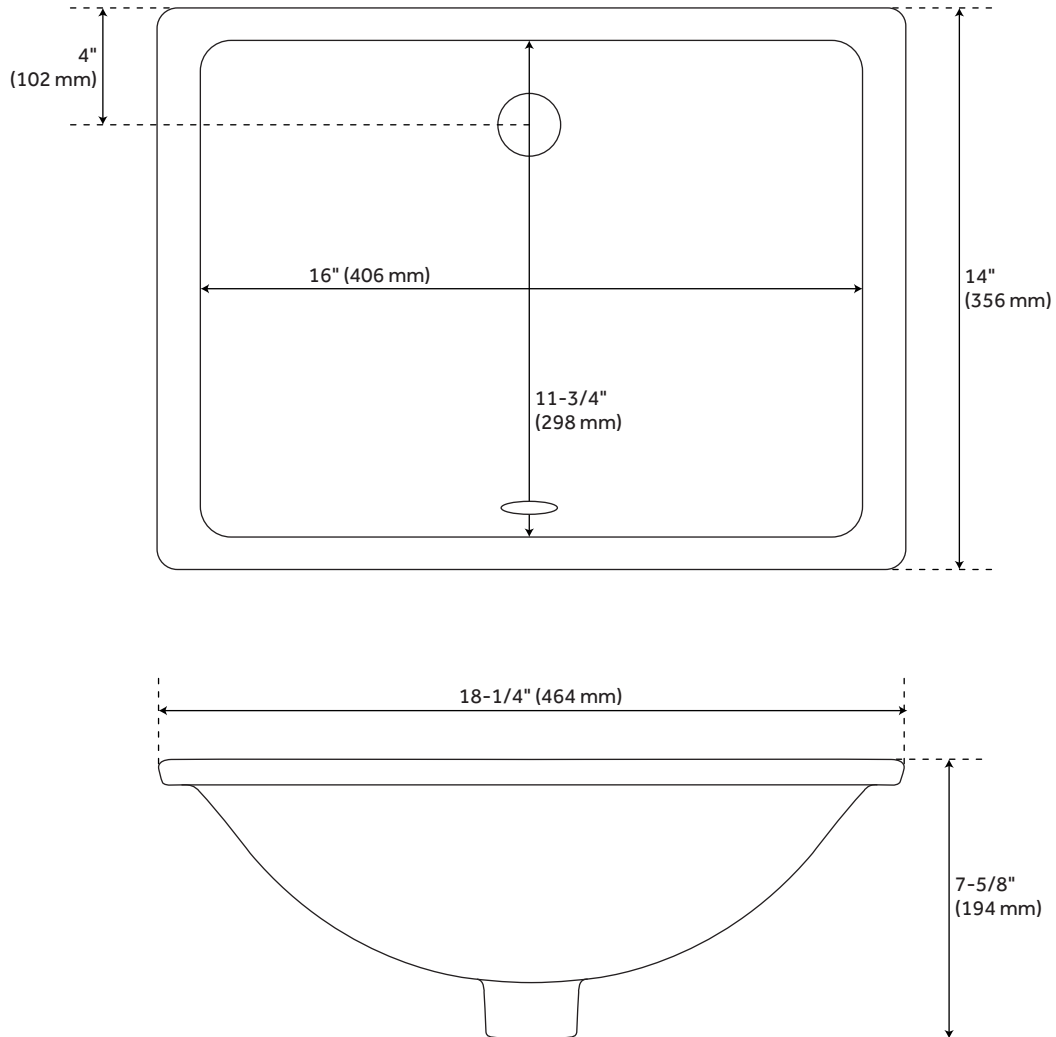

Vanity Top Options: Arctic White Quartz

Basin Length: 18-1/8"

Basin Width: 12-3/4"

Fits Drain Hole Size: 1-1/2"

Faucet Included: No

Vanity Top Material: Quartz

Sink Material: Porcelain

Vanity Top Thickness: 3cm

Sink Included: Yes

Sink Color: White

Vanity Top Depth: 22"

Vanity Top Width: 49"

Backsplash: Yes

REVISED 4/6/2023

49"X 22" 3CM QUARTZ VANITY TOP FOR RECTANGULAR UNDERMOUNT SINK - ARCTIC WHITE -

SKU: 940346-RUMB

Code: SH476810, SH476808, SH476809

ADDITIONAL FEATURES

- Includes countertop, backsplash, and white porcelain sink.
- See Installation Instructions for directions to attach the vanity top and sink.
- See Sink Bracket Specifications to ensure your vanity interior will accommodate sink and brackets.

REVISED 4/6/2023

49" X 22" 3CM QUARTZ VANITY TOP FOR RUMB SINK - ARCTIC WHITE

All dimensions and specifications are nominal and may vary. Use actual products for accuracy in critical situations.

49" X 22" 3CM QUARTZ VANITY TOP FOR RUMB SINK - WHITE PORCELAIN SINK