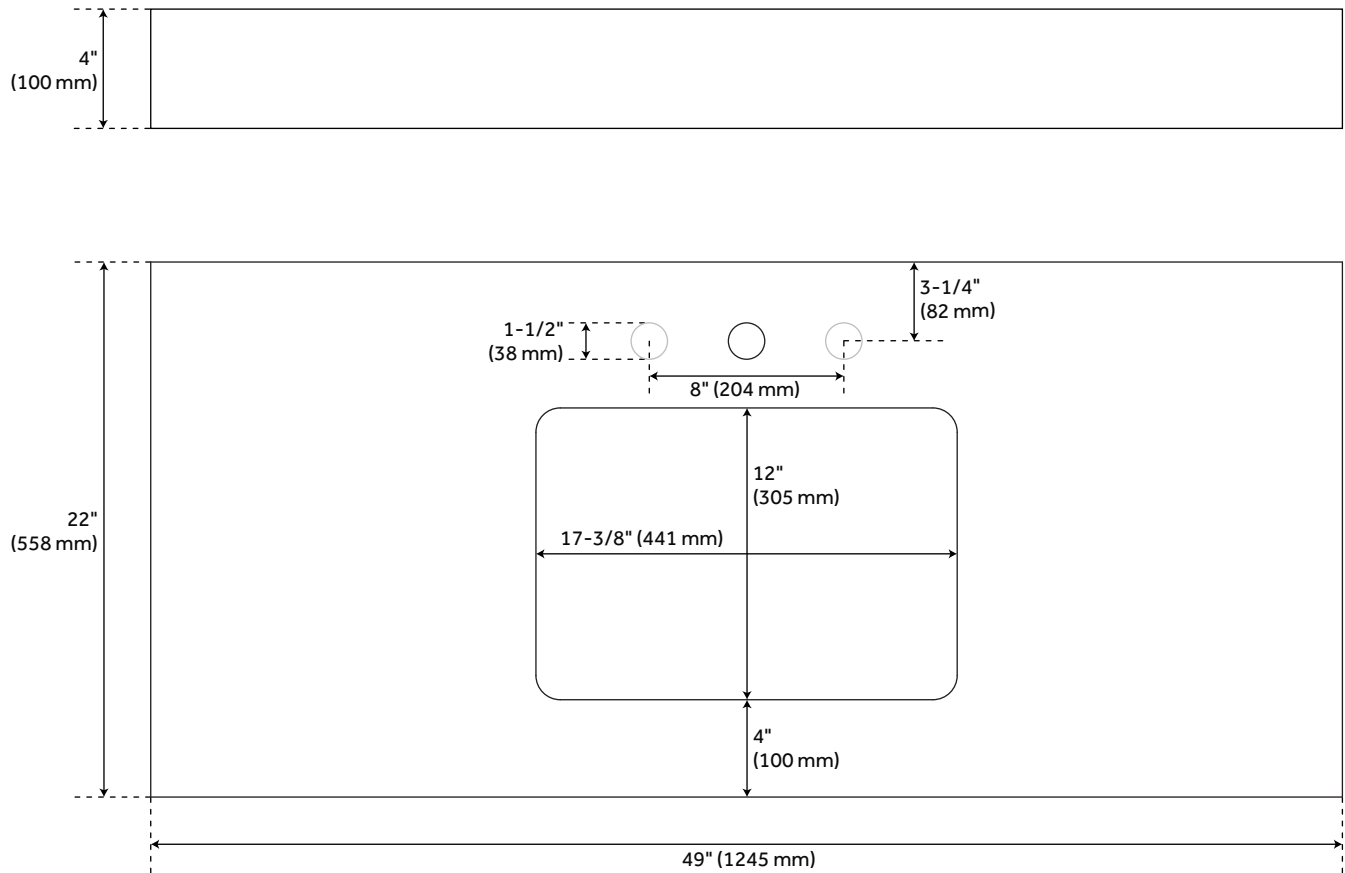

Vanity Top Options: Arctic White Quartz

Basin Length: 18-1/8"

Basin Width: 12-3/4"

Fits Drain Hole Size: 1-1/2"

Faucet Included: No

Vanity Top Material: Quartz

Sink Material: Porcelain

Vanity Top Thickness: 3cm

Sink Included: Yes

Sink Color: White

Vanity Top Depth: 22"

Vanity Top Width: 49"

Backsplash: Yes

REVISED 4/6/2023

49"X 22" 3CM QUARTZ VANITY TOP FOR RECTANGULAR UNDERMOUNT SINK - ARCTIC WHITE -

SKU: 940346-RUMB

Code: SH476810, SH476808, SH476809

ADDITIONAL FEATURES

- Includes countertop, backsplash, and white porcelain sink.
- See Installation Instructions for directions to attach the vanity top and sink.
- See Sink Bracket Specifications to ensure your vanity interior will accommodate sink and brackets.

REVISED 4/6/2023

49" X 22" 3CM QUARTZ VANITY TOP FOR RUMB SINK - ARCTIC WHITE

All dimensions and specifications are nominal and may vary. Use actual products for accuracy in critical situations.

49" X 22" 3CM QUARTZ VANITY TOP FOR RUMB SINK - WHITE PORCELAIN SINK