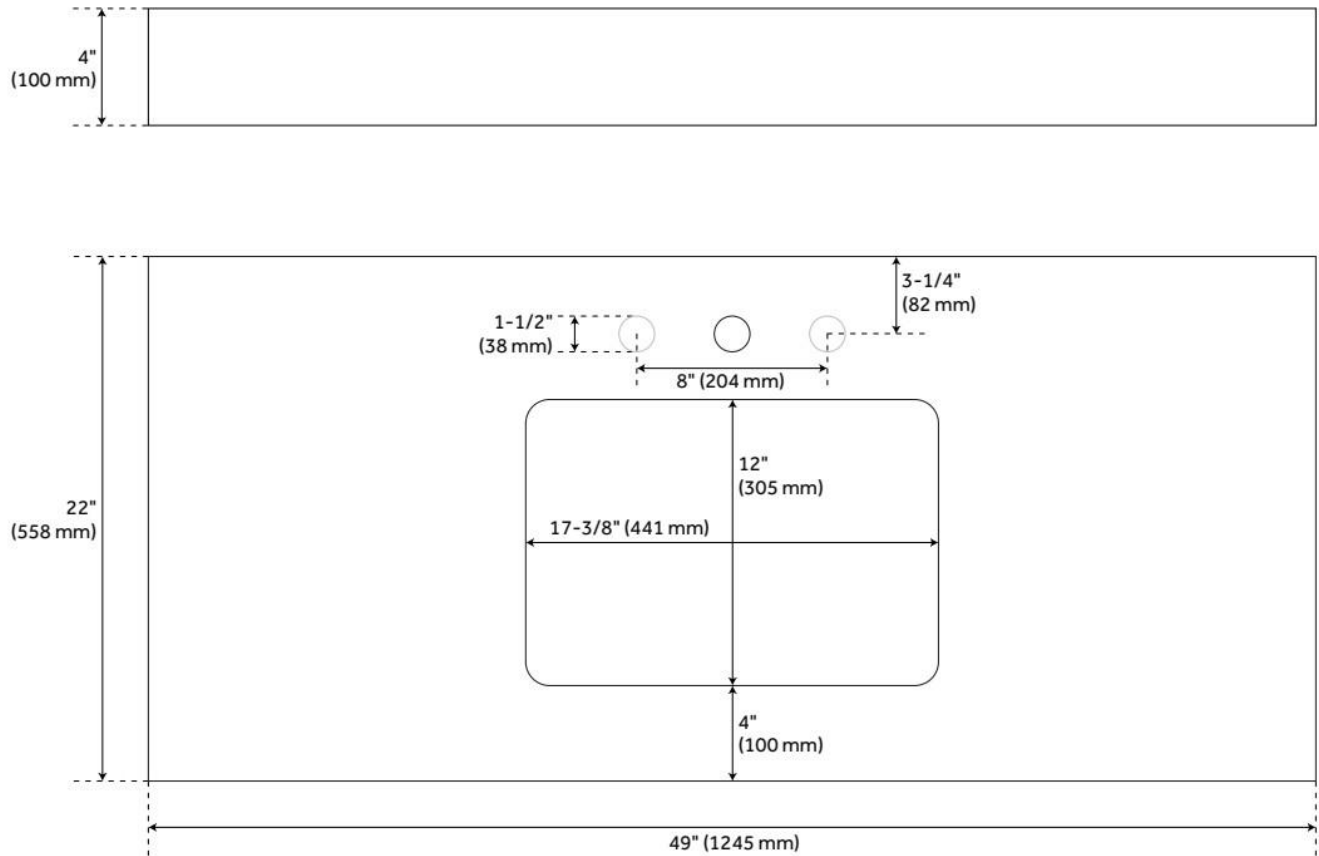

49"X 22" 3CM QUARTZ VANITY TOP FOR RECTANGULAR UNDERMOUNT SINK - ARCTIC WHITE -

SKU: 940346-RUMB

Code: SH476810, SH476808, SH476809

FEATURES

Material: Quartz

ASME A112.19.2/CSA B45.1, Massachusetts Accepted, LISTED ID: 506897

ADDITIONAL FEATURES

- Includes countertop, backsplash, and white porcelain sink.
- See Installation Instructions for directions to attach the vanity top and sink.
- See Sink Bracket Specifications to ensure your vanity interior will accommodate sink and brackets.

REVISED 7/30/2024

49"X 22" 3CM QUARTZ VANITY TOP FOR RECTANGULAR UNDERMOUNT SINK - ARCTIC WHITE -

SKU: 940346-RUMB

Code: SH476810, SH476808, SH476809

REVISED 7/30/2024

RECTANGULAR PORCELAIN UNDERMOUNT BATHROOM SINK - WHITE

SKU: 416462
Code: SH416462

FEATURES

Material: Porcelain
Product Finish: White
Installation Type: Undermount
Shape: Rectangle
Drain Placement: Center
Fits Drain Hole Size: 1-1/2"
Faucet Centers: No Faucet Hole
Overflow Hole: Yes
Mounting Hardware Included: Yes