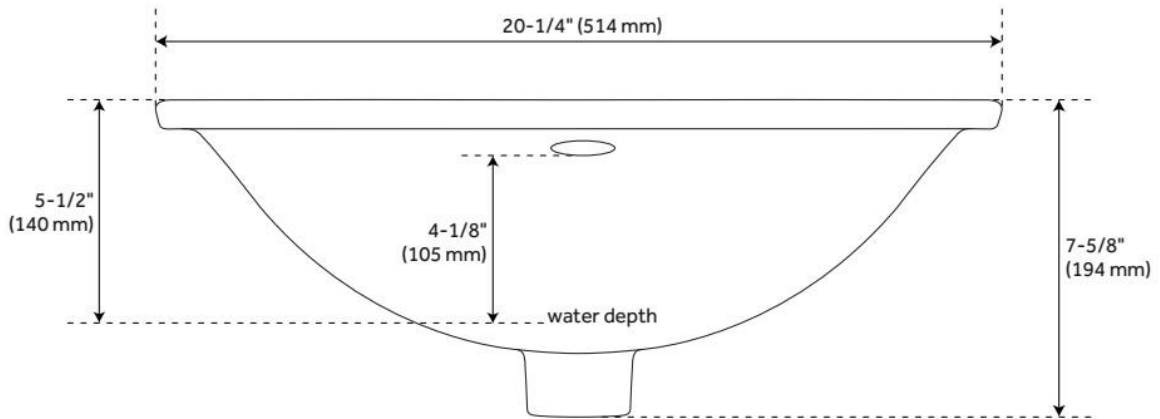

RECTANGULAR PORCELAIN UNDERMOUNT BATHROOM SINK - WHITE

SKU: 416462
Code: SH416462

REVISED 7/30/2024