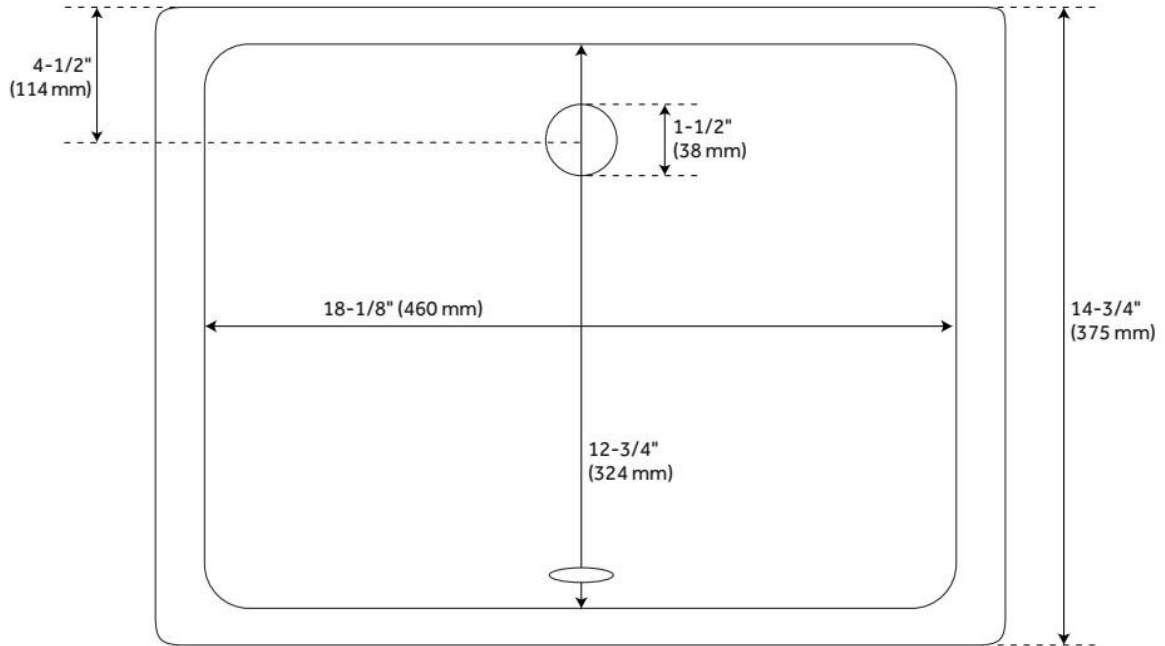

RECTANGULAR PORCELAIN UNDERMOUNT BATHROOM SINK - WHITE

SKU: 416462
Code: SH416462

REVISED 7/30/2024