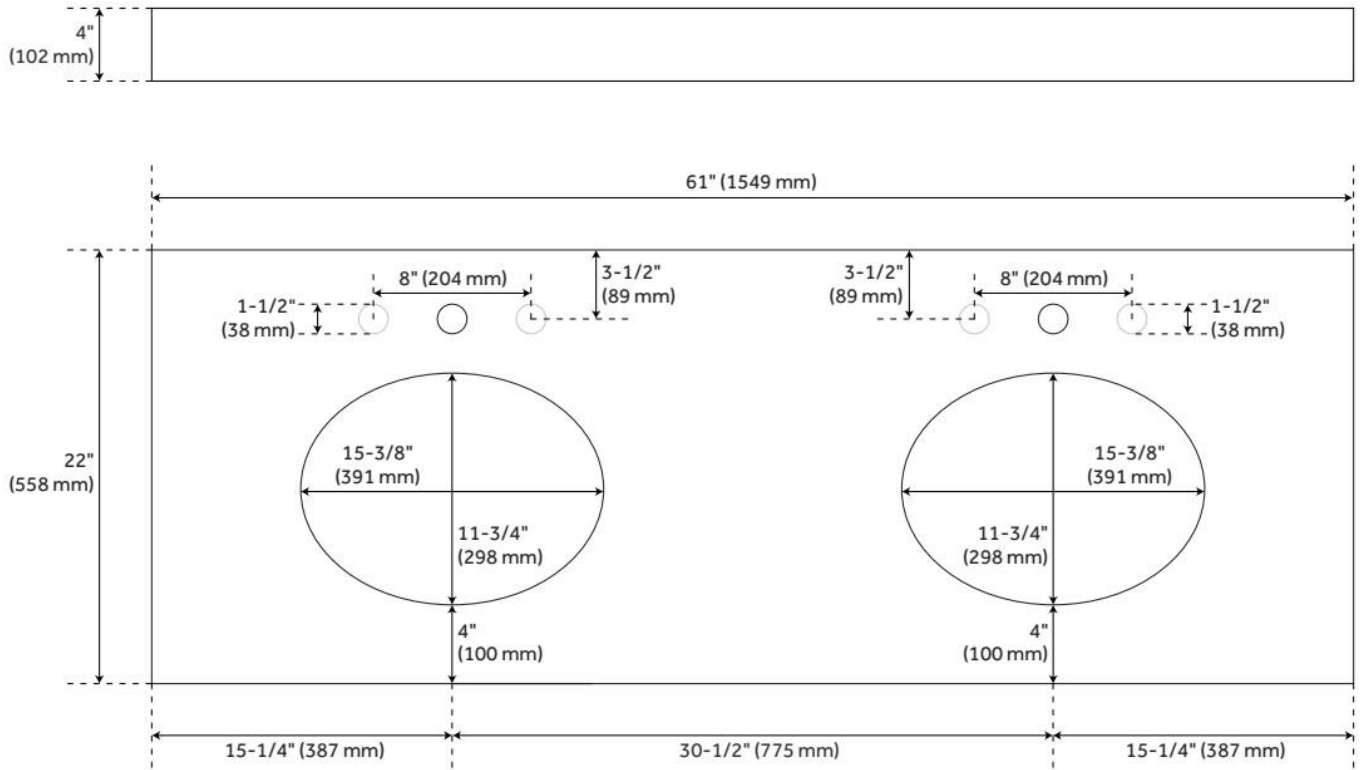

61" GRANITE TOP FOR UNDERMOUNT SINKS - ABSOLUTE BLACK - WHITE PORCELAIN SINK

SKU: 940359-UM

Code: SH476669, SH476668

REVISED 7/29/2024