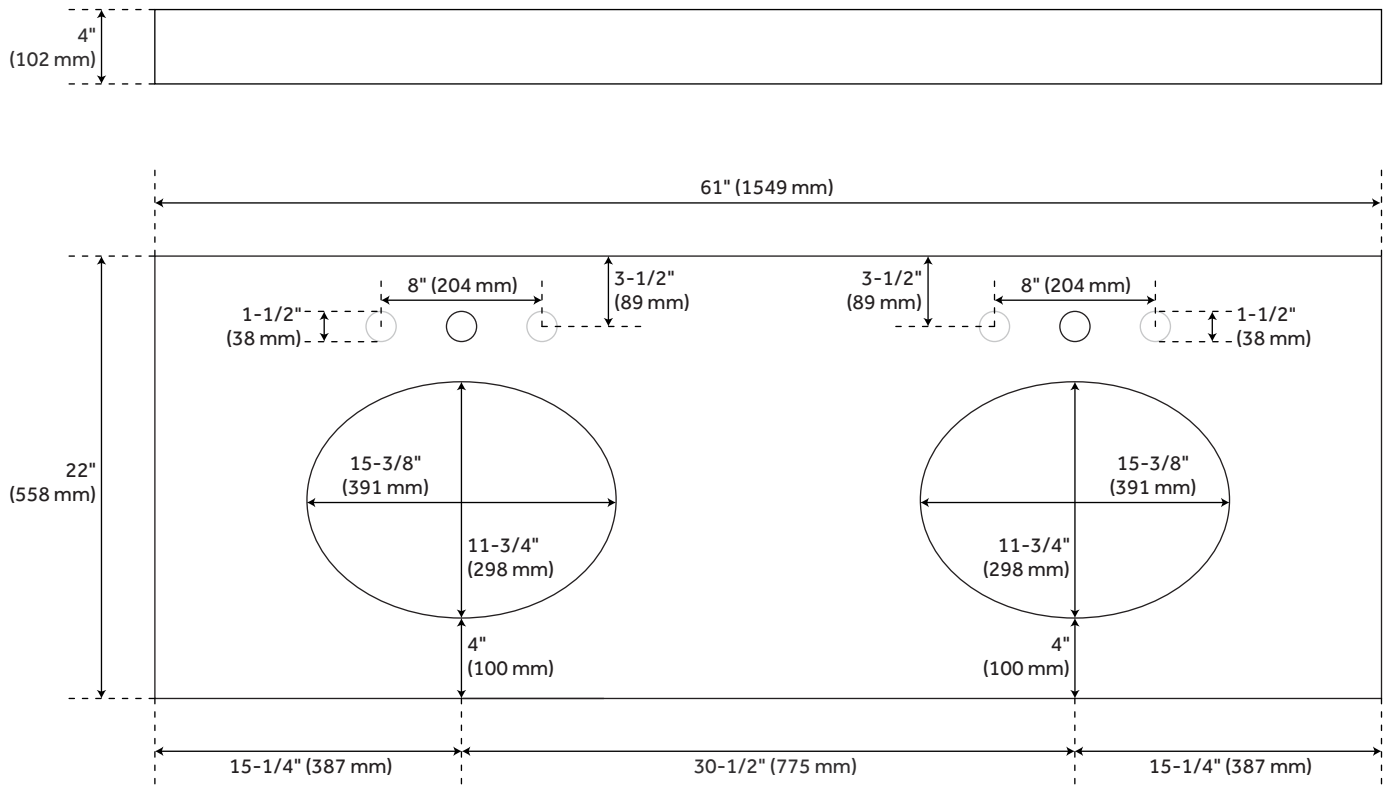

Basin Length: 16"

Basin Width: 12-1/2"

Fits Drain Hole Size: 1-1/2"

Faucet Included: No

Vanity Top Material: Granite

Sink Material: Porcelain

Vanity Top Thickness: 3cm

Sink Included: Yes

Sink Color: White

Vanity Top Depth: 22"

Vanity Top Width: 61"

Backsplash: Yes

REVISED 4/6/2023

61" GRANITE TOP FOR UNDERMOUNT SINKS - ABSOLUTE BLACK - WHITE PORCELAIN SINK

SKU: 940359-UM

Code: SH476669, SH476668

REVISED 4/6/2023

61" X 22" 3CM REG GRANITE DOUBLE VANITY TOP FOR UM SINK - ABSOLUTE BLACK

All dimensions and specifications are nominal and may vary. Use actual products for accuracy in critical situations.

61" X 22" 3CM REG GRANITE DOUBLE VANITY TOP FOR UM SINK - WHITE PORCELAIN SINK

All dimensions and specifications are nominal and may vary. Use actual products for accuracy in critical situations.