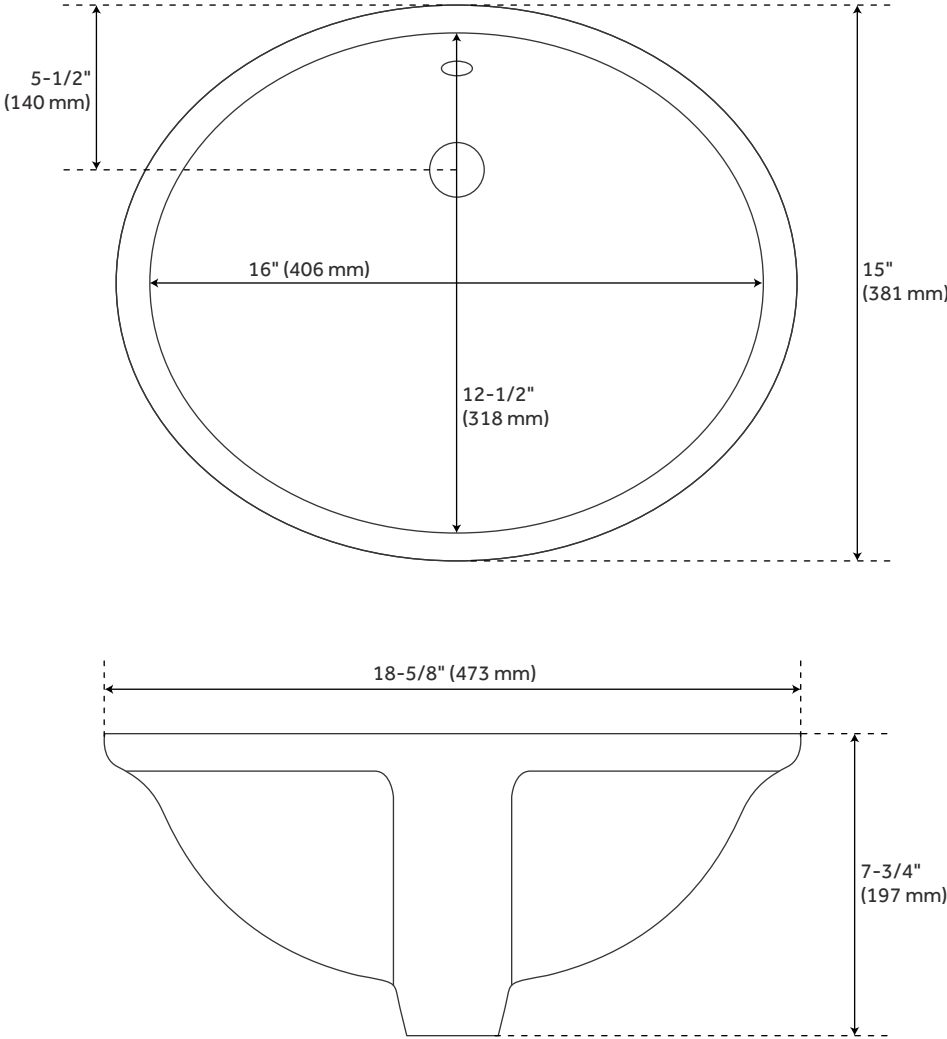

Basin Length: 16"

Basin Width: 12-1/2"

Fits Drain Hole Size: 1-1/2"

Faucet Included: No

Vanity Top Material: Granite

Sink Material: Porcelain

Vanity Top Thickness: 3cm

Sink Included: Yes

ADDITIONAL FEATURES

- Made of A-grade granite.
- Includes countertop, backsplash, and pair of white porcelain sinks.
- Matching right or left sidesplash sold separately.
- Stone is pre-sealed and polished to a smooth gloss.
- To clean, add a few drops of mild cleanser, rinse with water and wipe dry.
- Faucets sold separately.
- Each top is carved from a single piece of stone and will feature natural variations.
- See Installation Instructions for directions to attach the vanity top and sink.

REVISED 4/6/2023

61" X 22" 3CM REG GRANITE DOUBLE VANITY TOP FOR UM SINK - ABSOLUTE BLACK

All dimensions and specifications are nominal and may vary. Use actual products for accuracy in critical situations.

61" X 22" 3CM REG GRANITE DOUBLE VANITY TOP FOR UM SINK - WHITE PORCELAIN SINK

All dimensions and specifications are nominal and may vary. Use actual products for accuracy in critical situations.