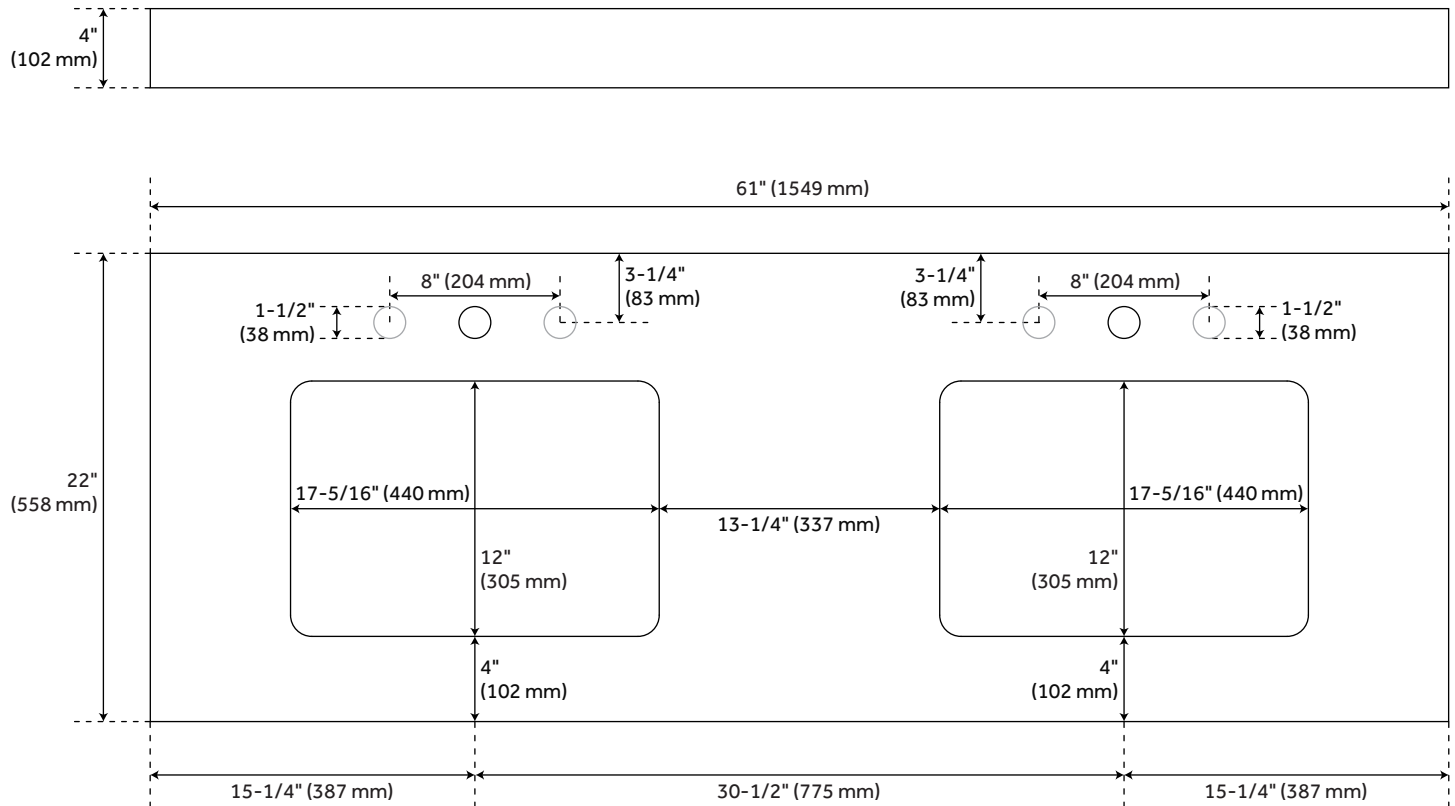

Vanity Top Thickness: 3cm

Sink Included: Yes

Vanity Top Depth: 22"

Vanity Top Width: 61"

Backsplash: Yes

REVISED 4/6/2023

## ADDITIONAL FEATURES

- Made of A-grade granite.
- Includes granite countertop, backsplash, and two white porcelain sinks.
- Matching right or left sidesplash sold separately.
- Stone is pre-sealed and polished to a smooth gloss.
- To clean, add a few drops of mild cleanser, rinse with water and wipe dry.
- Faucets sold separately.
- Each top is carved from a single piece of stone and will feature natural variations.
- See Installation Instructions for directions to attach the vanity top and sink.
- See Sink Bracket Specifications to ensure your vanity interior will accommodate sink and brackets.

# 61" X 22" 3CM REG GRANITE DOUBLE VANITY TOP FOR RUMB SINK - ABSOLUTE BLACK

All dimensions and specifications are nominal and may vary. Use actual products for accuracy in critical situations.

# 61" X 22" 3CM ACE GRANITE DOUBLE VANITY TOP FOR RUMB SINK - ABSOLUTE BLACK

All dimensions and specifications are nominal and may vary. Use actual products for accuracy in critical situations.