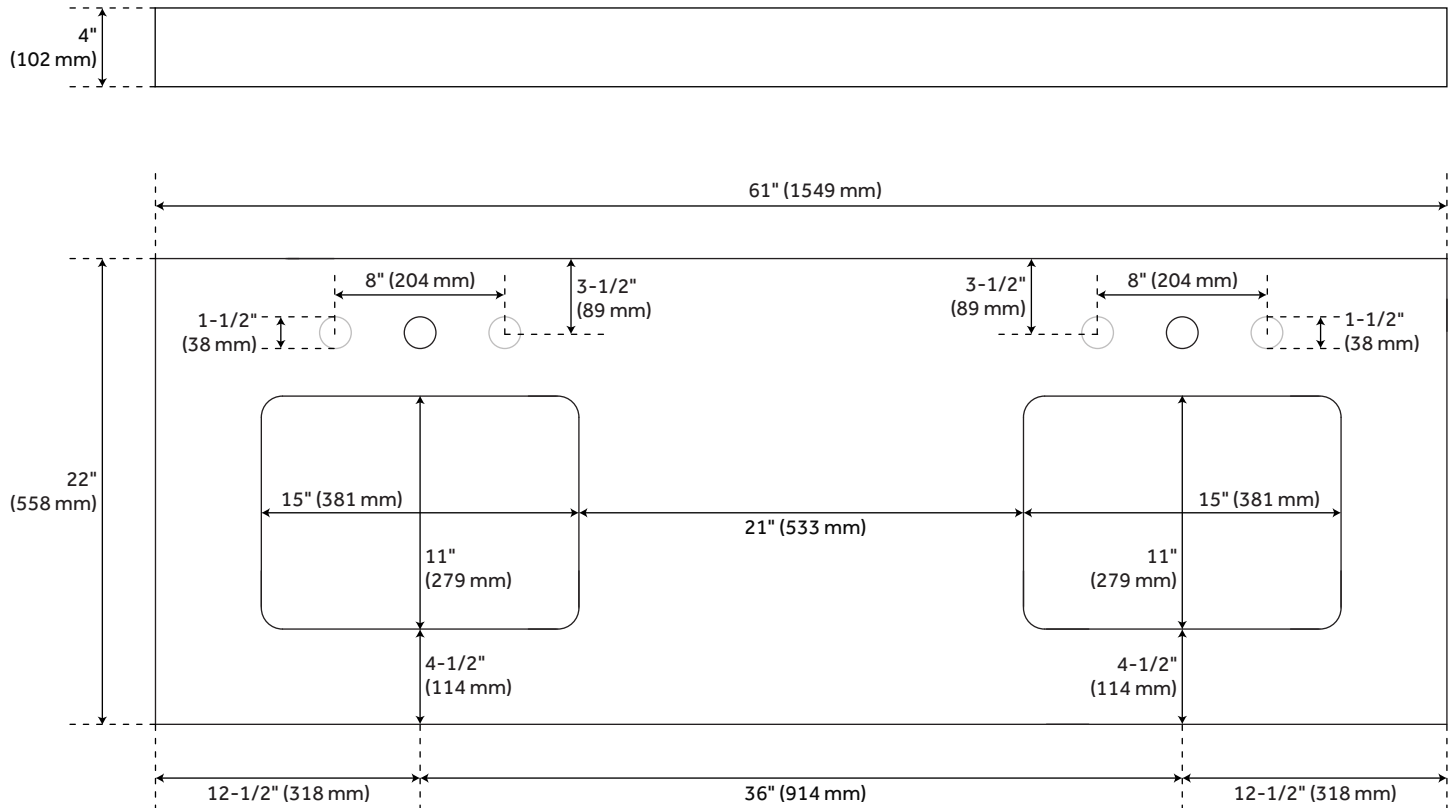

Vanity Top Thickness: 3cm

Sink Included: Yes

Vanity Top Depth: 22"

Vanity Top Width: 61"

Backsplash: Yes

REVISED 4/6/2023

## ADDITIONAL FEATURES

- Made of A-grade granite.
- Includes granite countertop, backsplash, and two white porcelain sinks.
- Matching right or left sidesplash sold separately.
- Stone is pre-sealed and polished to a smooth gloss.
- To clean, add a few drops of mild cleanser, rinse with water and wipe dry.
- Faucets sold separately.
- Each top is carved from a single piece of stone and will feature natural variations.
- See Installation Instructions for directions to attach the vanity top and sink.
- See Sink Bracket Specifications to ensure your vanity interior will accommodate sink and brackets.

# 61" X 22" 3CM REG GRANITE DOUBLE VANITY TOP FOR RUMB SINK - ABSOLUTE BLACK

All dimensions and specifications are nominal and may vary. Use actual products for accuracy in critical situations.

# 61" X 22" 3CM ACE GRANITE DOUBLE VANITY TOP FOR RUMB SINK - ABSOLUTE BLACK

All dimensions and specifications are nominal and may vary. Use actual products for accuracy in critical situations.