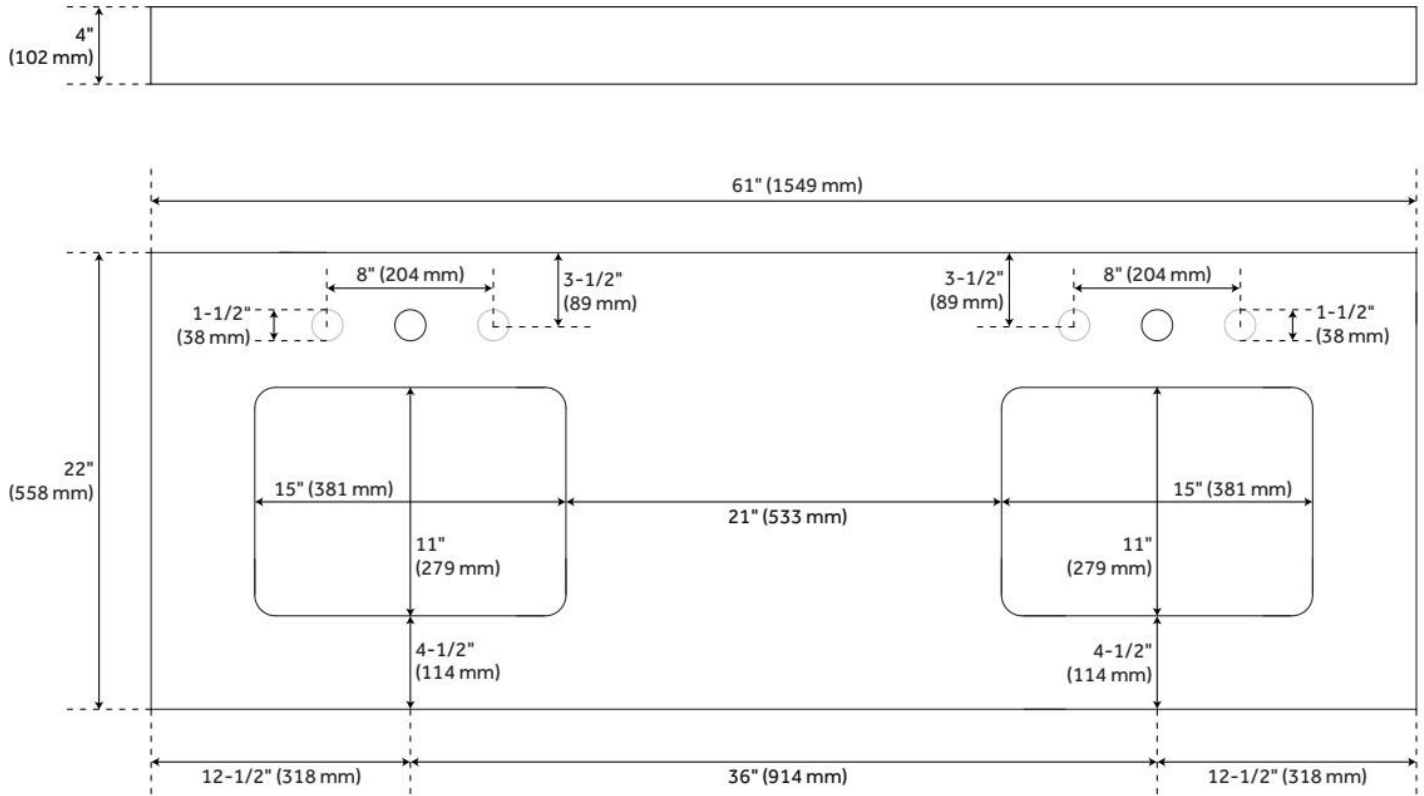

ADDITIONAL FEATURES

- Made of A-grade granite.
- Includes granite countertop, backsplash, and two white porcelain sinks.
- Matching right or left sidesplash sold separately.
- Stone is pre-sealed and polished to a smooth gloss.
- To clean, add a few drops of mild cleanser, rinse with water and wipe dry.
- Faucets sold separately.
- Each top is carved from a single piece of stone and will feature natural variations.
- See Installation Instructions for directions to attach the vanity top and sink.
- See Sink Bracket Specifications to ensure your vanity interior will accommodate sink and brackets.

REVISED 8/7/2024

61" X 22" 3CM GRANITE VANITY TOP FOR RECTANGULAR UNDERMOUNT SINKS - ABSOLUTE

SKU: 940365

Code: SH432503, SH432504, SH432513, SH432514, SH462439, SH462440

REVISED 8/7/2024

61" X 22" 3CM GRANITE VANITY TOP FOR RECTANGULAR UNDERMOUNT SINKS - ABSOLUTE

SKU: 940365

Code: SH432503, SH432504, SH432513, SH432514, SH462439, SH462440

REVISED 8/7/2024

RECTANGULAR PORCELAIN UNDERMOUNT BATHROOM SINK - WHITE

SKU: 416462
Code: SH416462

FEATURES

Material: Porcelain
Product Finish: White
Installation Type: Undermount
Shape: Rectangle
Drain Placement: Center
Fits Drain Hole Size: 1-1/2"
Faucet Centers: No Faucet Hole
Overflow Hole: Yes
Mounting Hardware Included: Yes