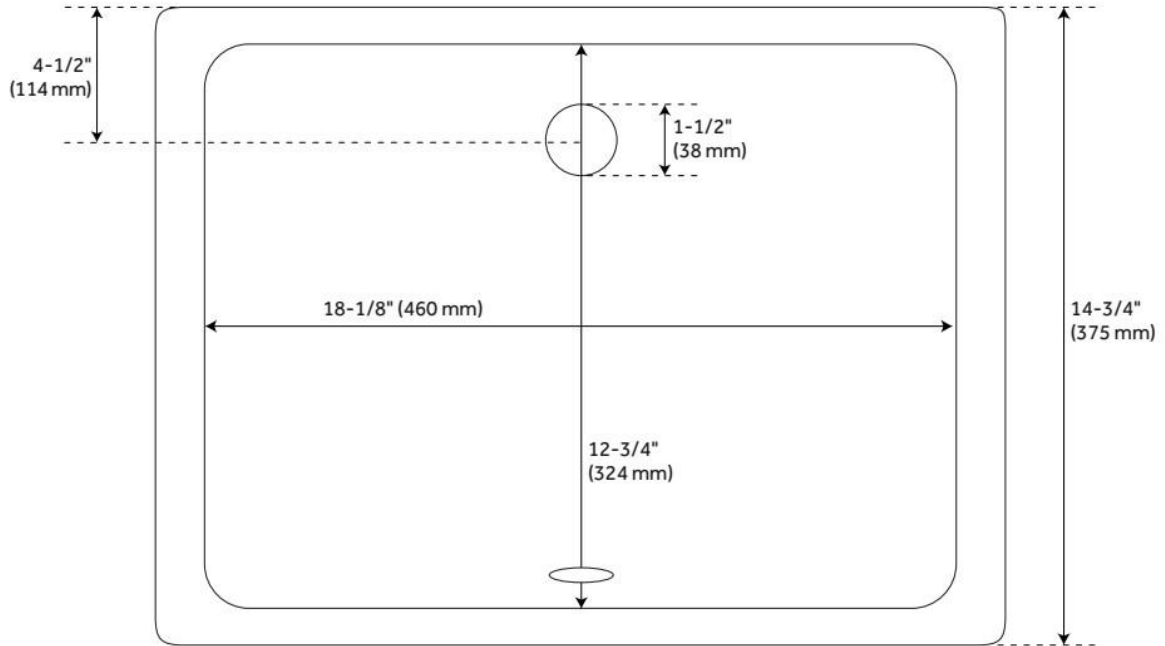

SKU: 940365

Code: SH432503, SH432504, SH432513, SH432514, SH462439, SH462440

REVISED 8/7/2024

RECTANGULAR PORCELAIN UNDERMOUNT BATHROOM SINK - WHITE

SKU: 416462
Code: SH416462

FEATURES

Material: Porcelain
Product Finish: White
Installation Type: Undermount
Shape: Rectangle
Drain Placement: Center
Fits Drain Hole Size: 1-1/2"
Faucet Centers: No Faucet Hole
Overflow Hole: Yes
Mounting Hardware Included: Yes

ASME A112.19.2/CSA B45.1, Massachusetts Accepted, LISTED ID: 506897

ADDITIONAL FEATURES

- Includes optional Chrome overflow cover.

REVISED 8/7/2024

RECTANGULAR PORCELAIN UNDERMOUNT BATHROOM SINK - WHITE

SKU: 416462
Code: SH416462