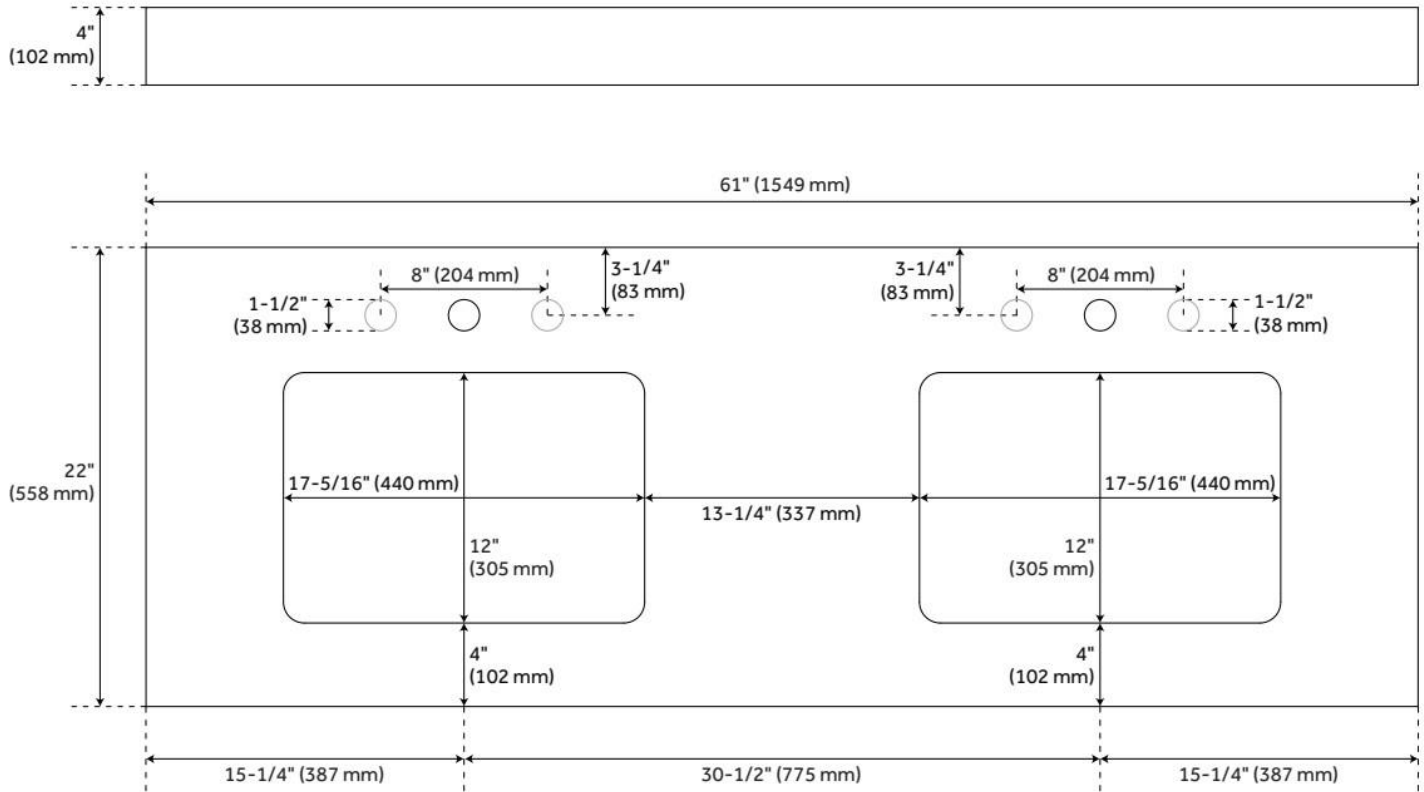

61"X 22" 3CM GRANITE VANITY TOP FOR RECTANGULAR UNDERMOUNT SINKS - ABSOLUTE

SKU: 940365

Code: SH432503, SH432504, SH432513, SH432514, SH462439, SH462440

FEATURES

Material: Granite

LISTED ID: 506897, 506894

ADDITIONAL FEATURES

- Made of A-grade granite.
- Includes granite countertop, backsplash, and two white porcelain sinks.
- Matching right or left sidesplash sold separately.
- Stone is pre-sealed and polished to a smooth gloss.
- To clean, add a few drops of mild cleanser, rinse with water and wipe dry.
- Faucets sold separately.
- Each top is carved from a single piece of stone and will feature natural variations.
- See Installation Instructions for directions to attach the vanity top and sink.
- See Sink Bracket Specifications to ensure your vanity interior will accommodate sink and brackets.

REVISED 8/7/2024

61" X 22" 3CM GRANITE VANITY TOP FOR RECTANGULAR UNDERMOUNT SINKS - ABSOLUTE

SKU: 940365

Code: SH432503, SH432504, SH432513, SH432514, SH462439, SH462440

REVISED 8/7/2024

61" X 22" 3CM GRANITE VANITY TOP FOR RECTANGULAR UNDERMOUNT SINKS - ABSOLUTE

SKU: 940365

Code: SH432503, SH432504, SH432513, SH432514, SH462439, SH462440

REVISED 8/7/2024

RECTANGULAR PORCELAIN UNDERMOUNT BATHROOM SINK - WHITE

SKU: 416462
Code: SH416462

FEATURES

Material: Porcelain
Product Finish: White
Installation Type: Undermount
Shape: Rectangle
Drain Placement: Center
Fits Drain Hole Size: 1-1/2"
Faucet Centers: No Faucet Hole
Overflow Hole: Yes
Mounting Hardware Included: Yes