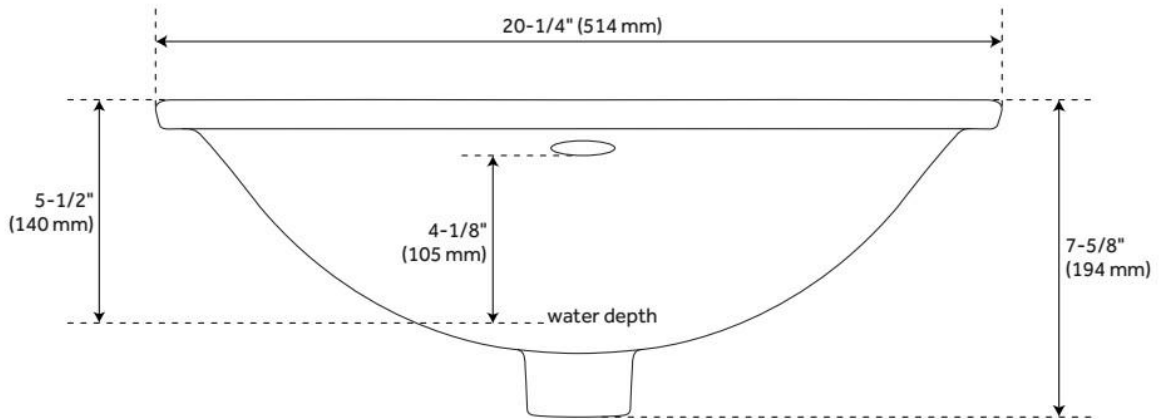

RECTANGULAR PORCELAIN UNDERMOUNT BATHROOM SINK - WHITE

SKU: 416462
Code: SH416462

REVISED 8/7/2024