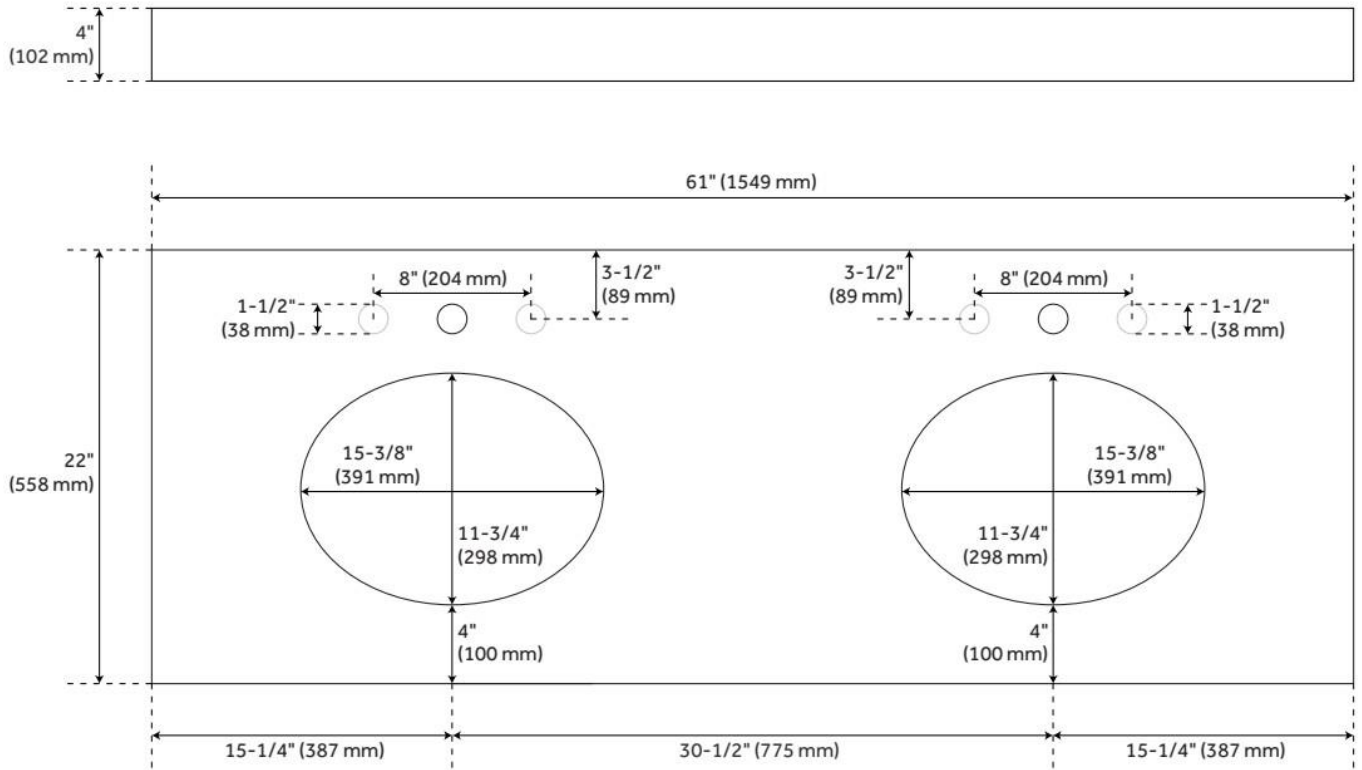

61" MARBLE DOUBLE TOP FOR UNDERMOUNT SINKS - CARRARA - WHITE PORCELAIN SINK

SKU: 940375-UM

Code: SH476677, SH476676

REVISED 7/29/2024