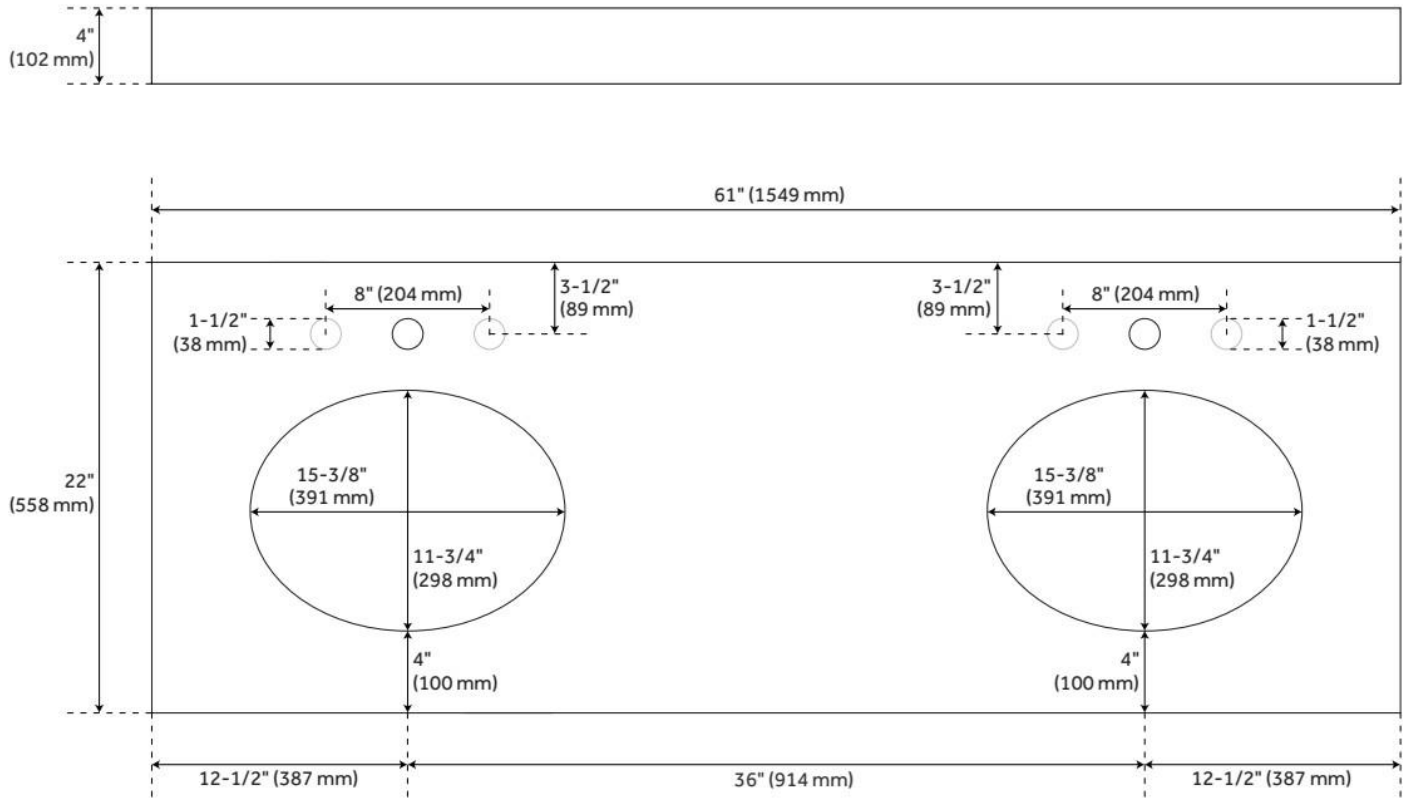

61" MARBLE DOUBLE TOP FOR UNDERMOUNT SINKS - CARRARA - WHITE PORCELAIN SINK

SKU: 940375-UM

Code: SH476677, SH476676

REVISED 7/29/2024