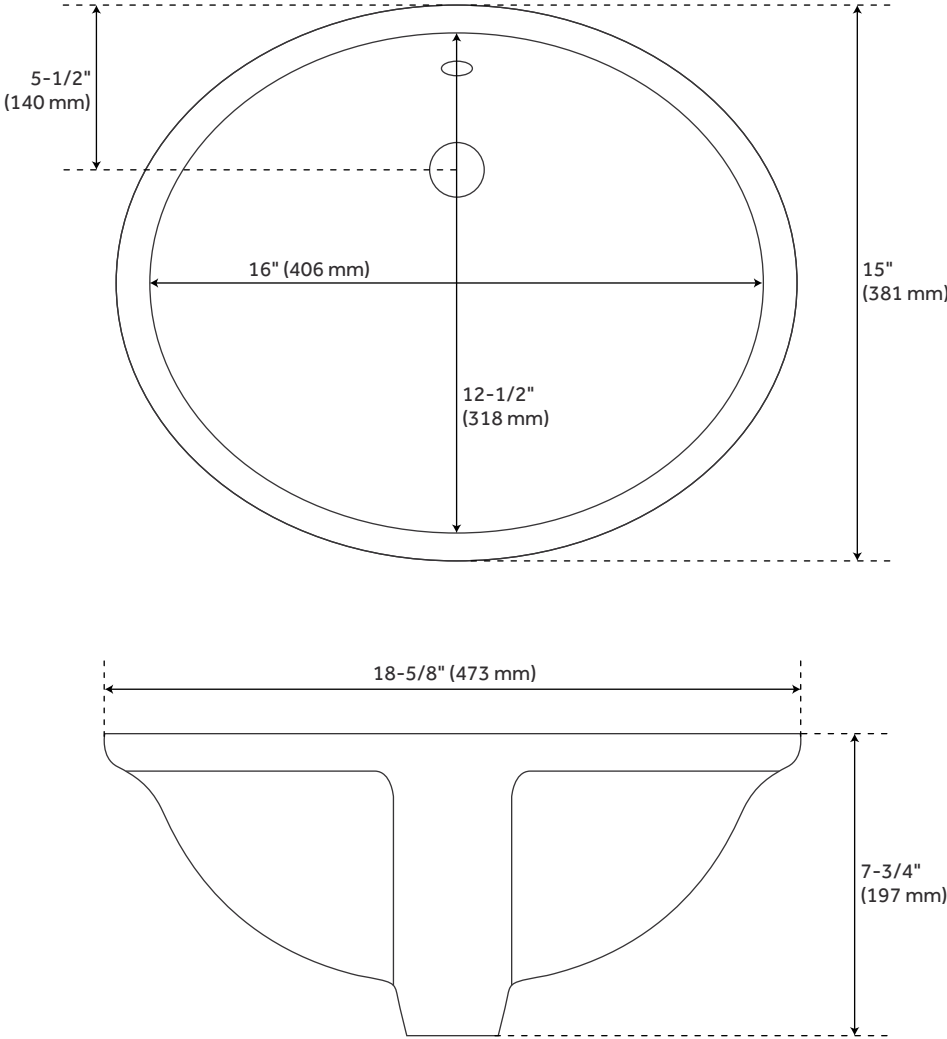

Basin Length: 16"

Basin Width: 12-1/2"

Fits Drain Hole Size: 1-1/2"

Faucet Included: No

Vanity Top Material: Marble

Sink Material: Porcelain

Vanity Top Thickness: 3cm

Sink Included: Yes

Sink Color: White

Vanity Top Depth: 22"

Vanity Top Width: 61"

Backsplash: Yes

REVISED 4/6/2023

61" MARBLE DOUBLE TOP FOR UNDERMOUNT SINKS - CARRARA - WHITE PORCELAIN SINK

SKU: 940375-UM

Code: SH476677, SH476676

ADDITIONAL FEATURES

- Includes countertop, backsplash, and pair of white porcelain sinks.
- Polished Carrara Marble is sourced from Italy.
- Matching right or left sidesplash sold separately.
- Stone is pre-sealed and polished to a smooth gloss.
- To clean, add a few drops of mild cleanser, rinse with water and wipe dry.
- Faucets sold separately.
- Each top is carved from a single piece of stone and will feature natural variations.
- See Installation Instructions for directions to attach the vanity top and sink.

REVISED 4/6/2023

61" X 22" 3CM REG MARBLE DOUBLE VANITY TOP FOR UM SINK - CARRARA

All dimensions and specifications are nominal and may vary. Use actual products for accuracy in critical situations.

61" X 22" 3CM MARBLE DOUBLE VANITY TOP FOR UM SINK - WHITE PORCELAIN SINK