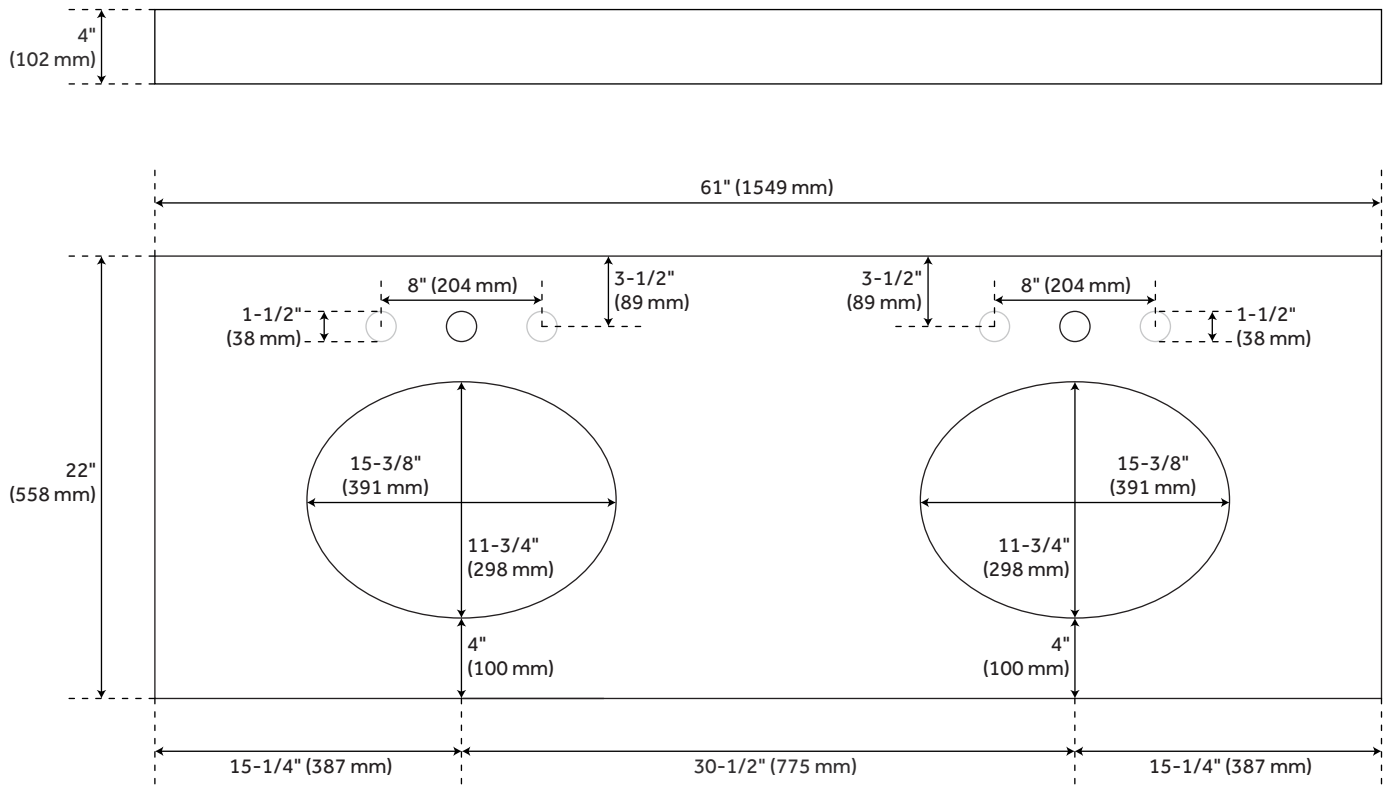

Basin Length: 16"

Basin Width: 12-1/2"

Fits Drain Hole Size: 1-1/2"

Faucet Included: No

Vanity Top Material: Marble

Sink Material: Porcelain

Vanity Top Thickness: 3cm

Sink Included: Yes

Sink Color: White

Vanity Top Depth: 22"

Vanity Top Width: 61"

Backsplash: Yes

REVISED 4/6/2023

61" MARBLE DOUBLE TOP FOR UNDERMOUNT SINKS - CARRARA - WHITE PORCELAIN SINK

SKU: 940375-UM

Code: SH476677, SH476676

ADDITIONAL FEATURES

- Includes countertop, backsplash, and pair of white porcelain sinks.
- Polished Carrara Marble is sourced from Italy.
- Matching right or left sidesplash sold separately.
- Stone is pre-sealed and polished to a smooth gloss.
- To clean, add a few drops of mild cleanser, rinse with water and wipe dry.
- Faucets sold separately.
- Each top is carved from a single piece of stone and will feature natural variations.
- See Installation Instructions for directions to attach the vanity top and sink.

REVISED 4/6/2023

61" X 22" 3CM REG MARBLE DOUBLE VANITY TOP FOR UM SINK - CARRARA

All dimensions and specifications are nominal and may vary. Use actual products for accuracy in critical situations.

61" X 22" 3CM MARBLE DOUBLE VANITY TOP FOR UM SINK - WHITE PORCELAIN SINK