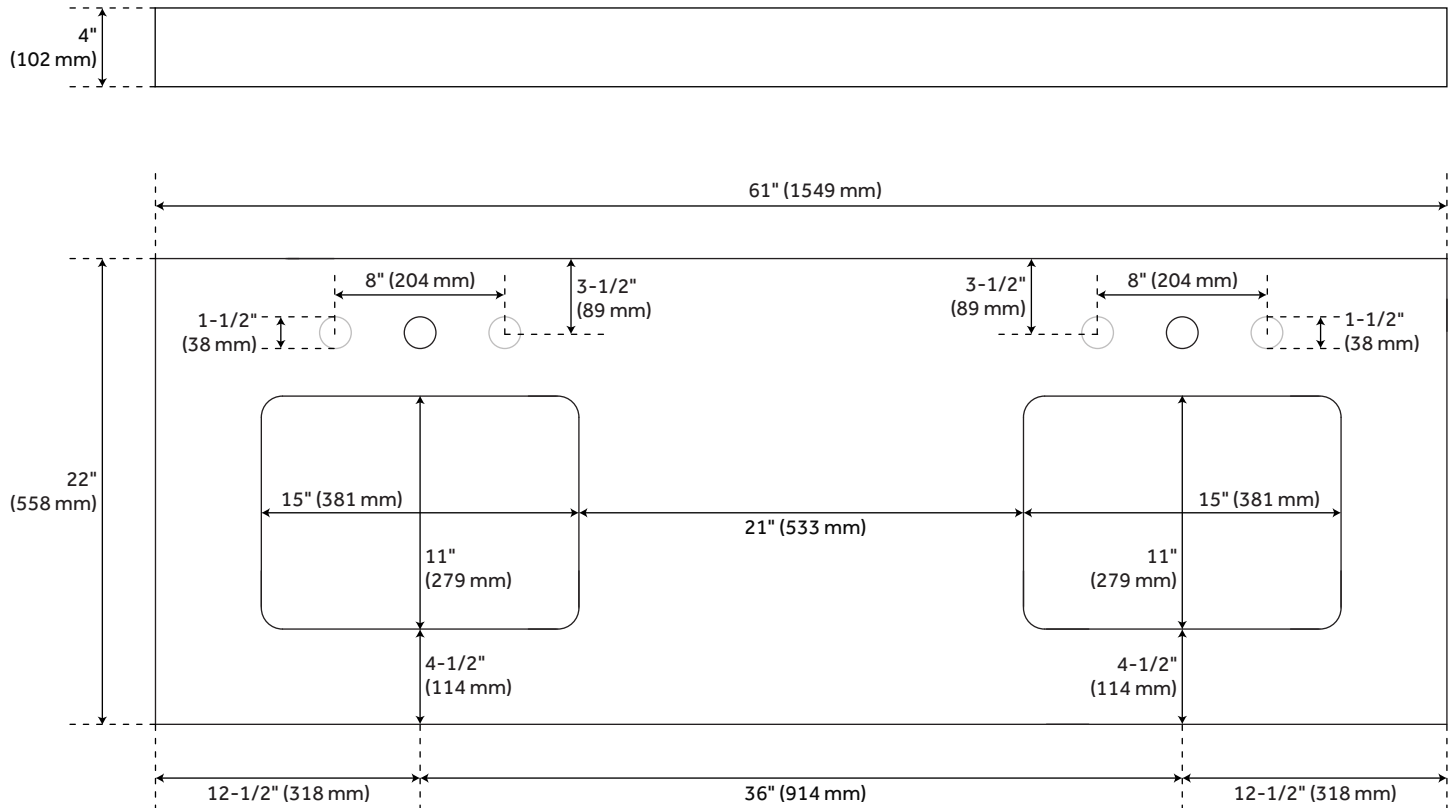

Vanity Top Options: Carrara Marble

Fits Drain Hole Size: 1-1/2"

Faucet Included: No

Vanity Top Material: Marble

Vanity Top Thickness: 3cm

Sink Included: Yes

Vanity Top Depth: 22"

Vanity Top Width: 61"

Backsplash: Yes

REVISED 4/6/2023

61"X 22" 3CM MARBLE VANITY TOP FOR RECTANGULAR UNDERMOUNT SINKS - CARRARA

SKU: 940381

Code: SH432543, SH432544, SH432553, SH432554, SH462444, SH462445

ADDITIONAL FEATURES

- Includes marble countertop, backsplash, and two white porcelain sinks.
- Matching right or left sidesplash sold separately.
- Stone is pre-sealed and polished to a smooth gloss.
- To clean, add a few drops of mild cleanser, rinse with water and wipe dry.
- Faucets sold separately.
- Each top is carved from a single piece of stone and will feature natural variations.
- See Installation Instructions for directions to attach the vanity top and sink.
- See Sink Bracket Specifications to ensure your vanity interior will accommodate sink and brackets.

REVISED 4/6/2023

61" X 22" 3CM REG MARBLE DOUBLE VANITY TOP FOR RUMB SINK - CARRARA

All dimensions and specifications are nominal and may vary. Use actual products for accuracy in critical situations.

61" X 22" 3CM ACE MARBLE DOUBLE VANITY TOP FOR RUMB SINK - CARRARA

All dimensions and specifications are nominal and may vary. Use actual products for accuracy in critical situations.