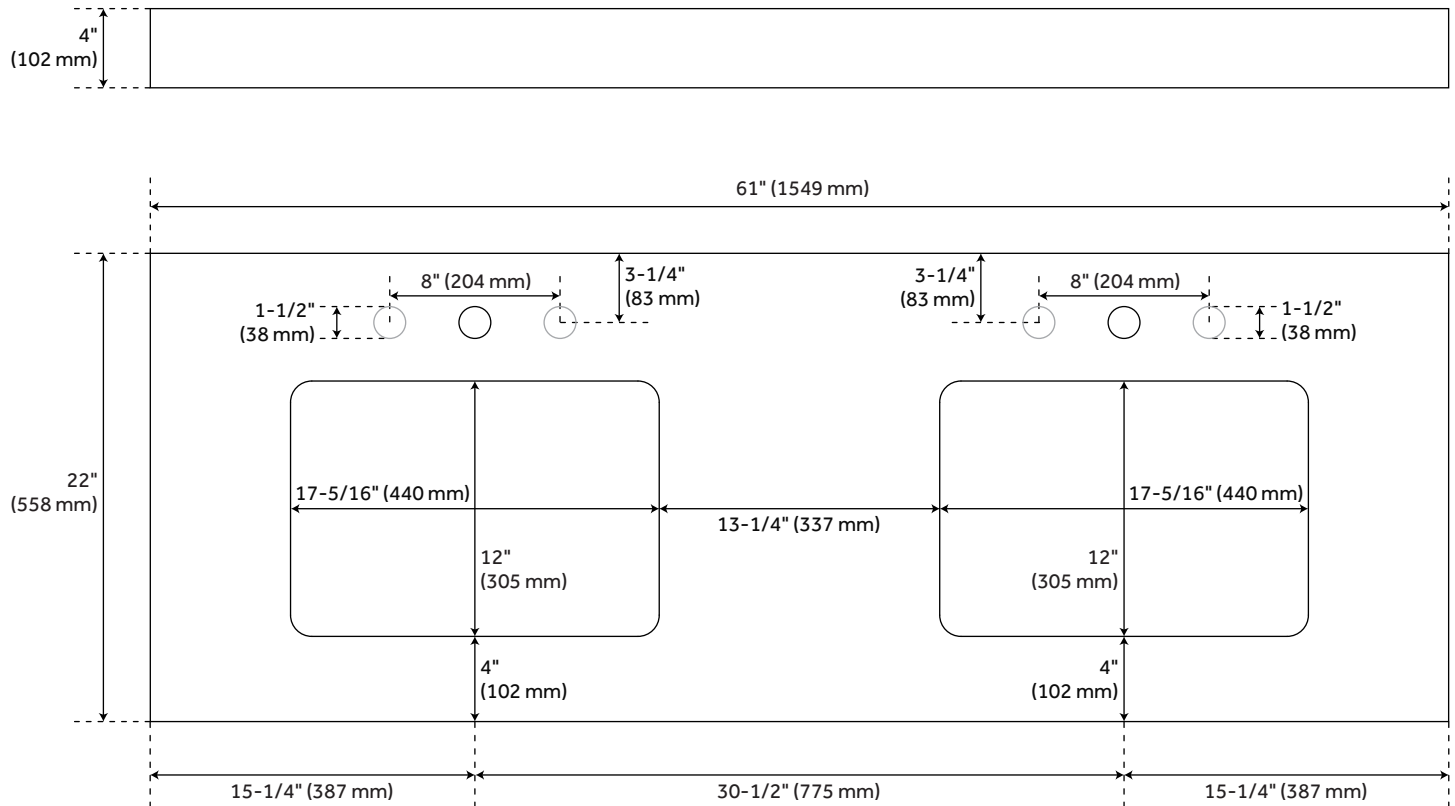

Vanity Top Options: Carrara Marble

Fits Drain Hole Size: 1-1/2"

Faucet Included: No

Vanity Top Material: Marble

Vanity Top Thickness: 3cm

Sink Included: Yes

Vanity Top Depth: 22"

Vanity Top Width: 61"

Backsplash: Yes

REVISED 4/6/2023

61"X 22" 3CM MARBLE VANITY TOP FOR RECTANGULAR UNDERMOUNT SINKS - CARRARA

SKU: 940381

Code: SH432543, SH432544, SH432553, SH432554, SH462444, SH462445

ADDITIONAL FEATURES

- Includes marble countertop, backsplash, and two white porcelain sinks.
- Matching right or left sidesplash sold separately.
- Stone is pre-sealed and polished to a smooth gloss.
- To clean, add a few drops of mild cleanser, rinse with water and wipe dry.
- Faucets sold separately.
- Each top is carved from a single piece of stone and will feature natural variations.
- See Installation Instructions for directions to attach the vanity top and sink.
- See Sink Bracket Specifications to ensure your vanity interior will accommodate sink and brackets.

REVISED 4/6/2023

61" X 22" 3CM REG MARBLE DOUBLE VANITY TOP FOR RUMB SINK - CARRARA

All dimensions and specifications are nominal and may vary. Use actual products for accuracy in critical situations.

61" X 22" 3CM ACE MARBLE DOUBLE VANITY TOP FOR RUMB SINK - CARRARA

All dimensions and specifications are nominal and may vary. Use actual products for accuracy in critical situations.