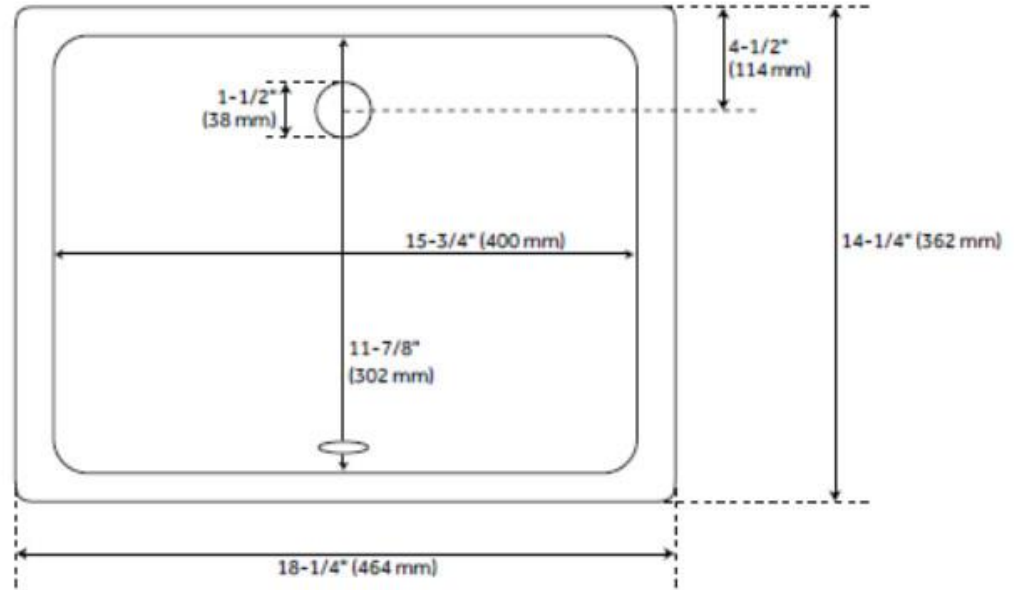

RECTANGULAR UNDERMOUNT BATHROOM SINK - WHITE

SKU: 424434
Code: SH424434

REVISED 6/27/2025