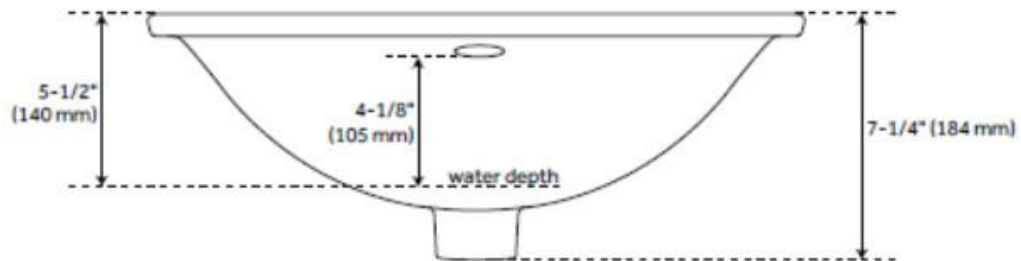

RECTANGULAR UNDERMOUNT BATHROOM SINK - WHITE

SKU: 424434
Code: SH424434

REVISED 6/27/2025