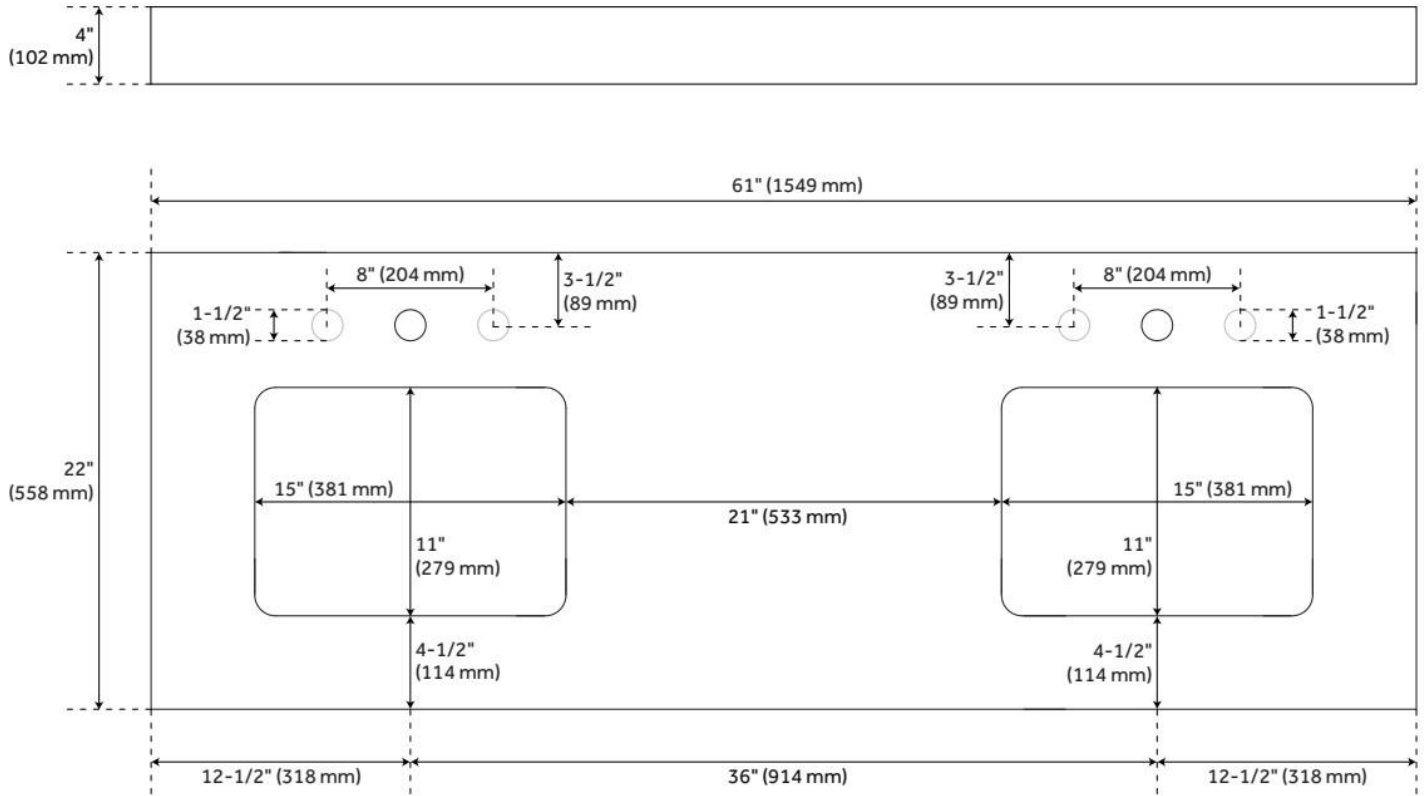

61"X 22" 3CM MARBLE VANITY TOP FOR RECTANGULAR UNDERMOUNT SINKS - CARRARA

SKU: 940381

Code: SH432543, SH432544, SH432553, SH432554, SH462444, SH462445

REVISED 6/30/2025