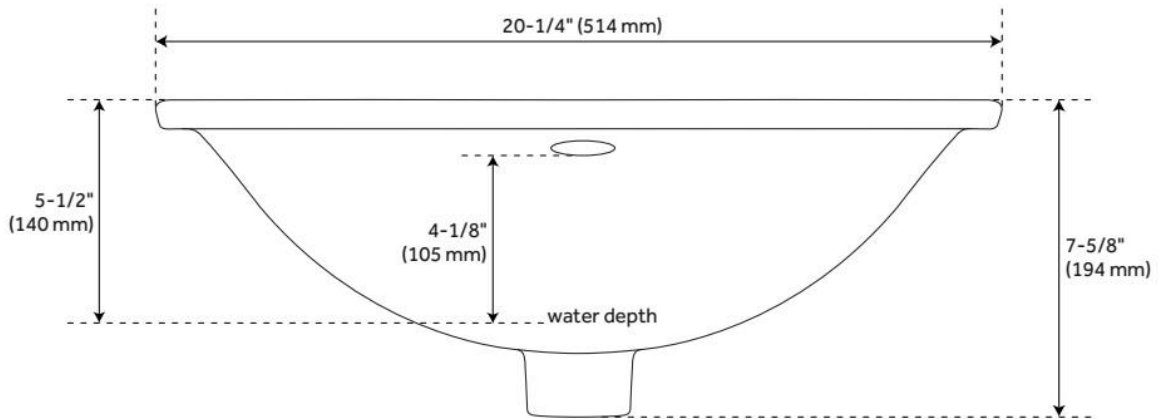

AVALON RECTANGULAR PORCELAIN UNDERMOUNT BATHROOM SINK - WHITE

SKU: 416462
Code: SH129027

REVISED 6/27/2025