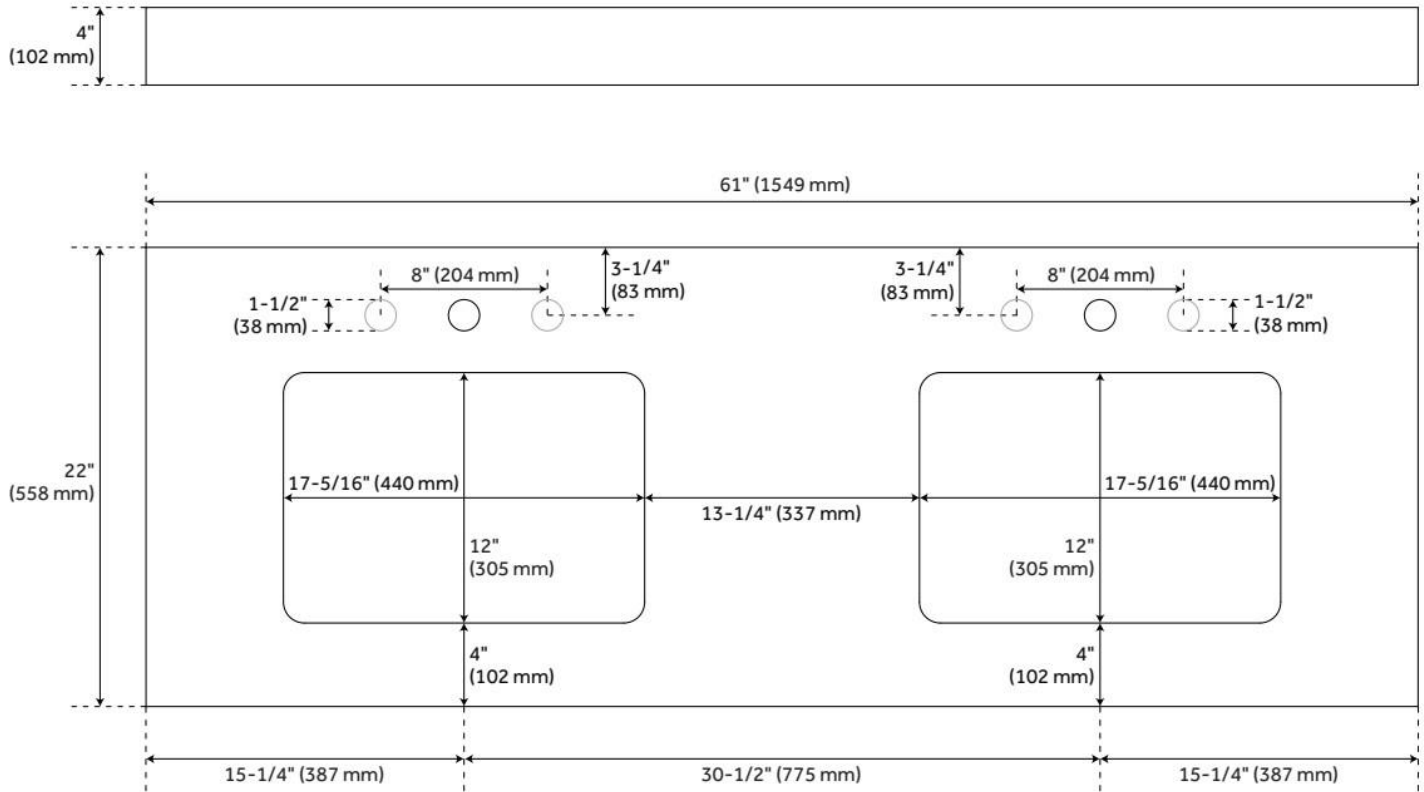

61"X 22" 3CM MARBLE VANITY TOP FOR RECTANGULAR UNDERMOUNT SINKS - CARRARA

SKU: 940381

Code: SH432543, SH432544, SH432553, SH432554, SH462444, SH462445

REVISED 6/30/2025