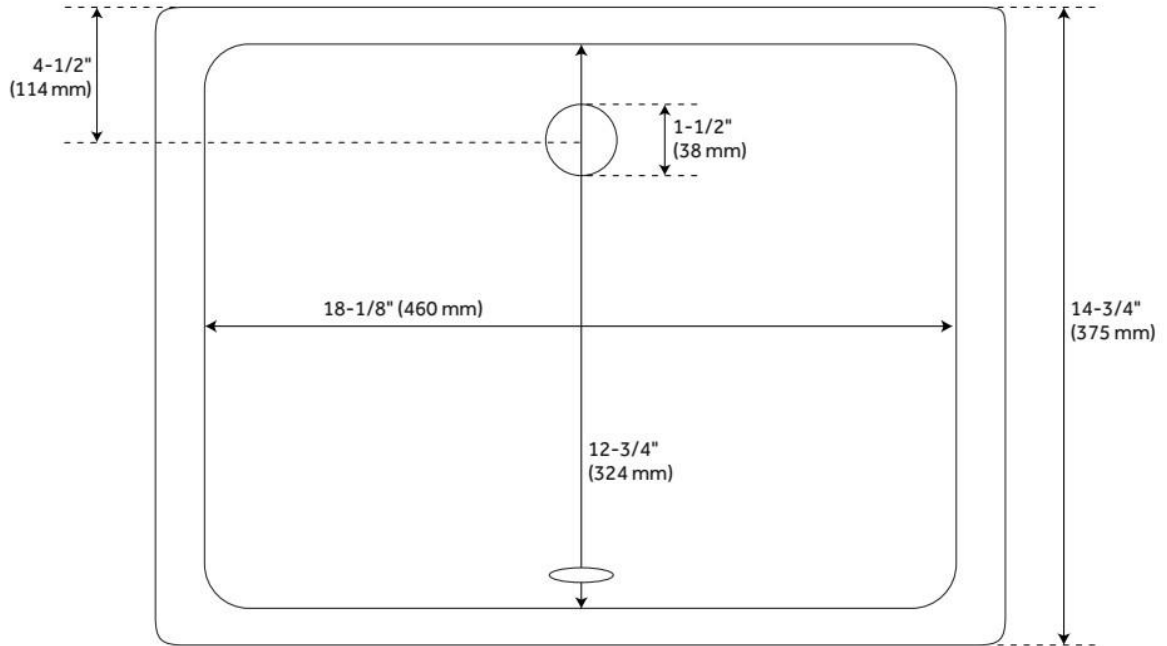

AVALON RECTANGULAR PORCELAIN UNDERMOUNT BATHROOM SINK - WHITE

SKU: 416462
Code: SH129027

REVISED 6/27/2025